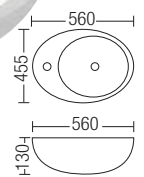

**L-417**

Countertop Basin  
460 x 460 x 180mm  
RM302

**L-420**

Countertop Basin  
605 x 465 x 190mm  
RM769

**L-421**

Countertop Basin  
580 x 380 x 160mm  
RM636

**L-433C**

Countertop Basin  
590 x 390 x 135mm  
RM472

**L-434**

Countertop Basin  
595 x 400 x 145mm  
RM463

**L-435**

Countertop Basin  
490 x 490 x 130mm  
RM424

**L-436**

Countertop Basin  
560 x 455 x 130mm  
RM398