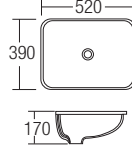

L-308

Under Counter Basin
520 x 390 x 170mm
RM279