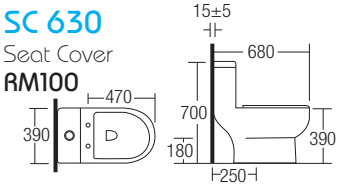

**SC 622**

Seat Cover  
**RM100**

**C-630**

Wash Down One Piece Water Closet  
Size : 680 x 390 x 700mm  
S-Trap 250mm / P-Trap 180mm  
**RM1065**

**SC 630**

Seat Cover  
**RM100**

**C-636**

Wash Down One Piece Water Closet  
Size: 700 x 385 x 780mm  
S-Trap: 250mm / P-Trap 180mm  
**RM1226**