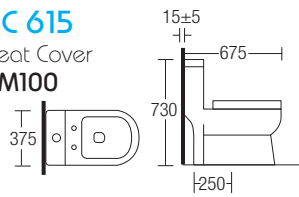

**C-615**

Wash Down One Piece Water Closet  
Size: 675 x 375 x 730mm  
S-Trap 250mm  
**RM975**

**SC 615**

Seat Cover  
**RM100**

**C-622**

Wash Down One Piece Water Closet  
Size: 725 x 400 x 760mm  
S-Trap: 300mm / P-Trap: 180mm  
**RM1291**

Squatting Pan  
Size : 520 x 420 x 190 mm  
**RM239**