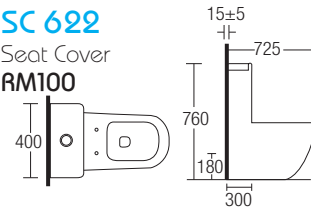

**C-615**

Wash Down One Piece Water Closet  
Size: 675 x 375 x 730mm  
S-Trap 250mm  
**RM975**

**SC 615**

Seat Cover  
**RM100**

**C-622**

Wash Down One Piece Water Closet  
Size: 725 x 400 x 760mm  
S-Trap: 300mm / P-Trap: 180mm  
**RM1291**

**SC 622**

Seat Cover  
**RM100**

**C-630**

Wash Down One Piece Water Closet  
Size : 680 x 390 x 700mm  
S-Trap 250mm / P-Trap 180mm  
**RM1065**

**SC 630**

Seat Cover  
**RM100**

**C-636**

Wash Down One Piece Water Closet  
Size: 700 x 385 x 780mm  
S-Trap: 250mm / P-Trap 180mm  
**RM1226**

Squatting Pan  
Size : 520 x 420 x 190 mm  
**RM239**