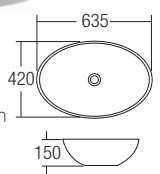

## PB-908

Stand-Alone Basin  
330 x 325 x 835mm

RM1253

**L-400**

Countertop Basin  
525 x 420 x 165mm  
RM464

**L-400A**

Countertop Basin  
610 x 460 x 180mm  
RM501

**L-401B**

Countertop Basin  
460 x 460 x 150mm  
RM442

**L-407/ L-407W**

Countertop Basin  
505 x 355 x 130mm  
RM388

**L-408**

Countertop Basin  
480 x 375 x 130mm  
RM292

**L-410B**

Countertop Basin  
470 x 470 x 165mm  
RM297

**L-411A**

Countertop Basin  
420 x 420 x 170mm  
RM297

**L-412**

Countertop Basin  
635 x 420 x 150mm  
RM398

**L-415**

Countertop Basin  
465 x 465 x 160mm  
RM300

**L-416**

Countertop Basin  
470 x 470 x 160mm  
RM424