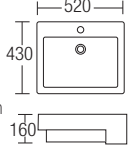

L-406A

Semi-Recessed
Countertop Basin
520 x 430 x 160mm
RM307