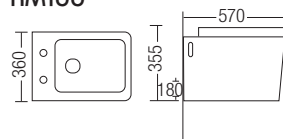

Wall Hung Water Closet
Size: 570 x 360 x 355mm
RM959

SC 204

Seat Cover
RM100