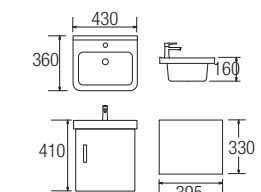

AMBC-7311

Bathroom Cabinet Set

- PVC
- Main Cabinet: 570 x 446 x 400
- Ceramic Basin: 605 x 465 x 210
- Soft-closing Hinges
- Spring Waste: 80mm With Overflow
- Mirror: 480 x 20 x 630
- Shelf: 480 x 120 x 40

RM642

AMBC-7312

Bathroom Cabinet Set

- PVC
- Main Cabinet: 380 x 323 x 325
- Ceramic Basin: 430 x 360 x 160
- Soft-closing Hinges
- Spring Waste: 80mm With Overflow
- Mirror: 400 x 500 x 15
- Shelf: 400 x 40 x 120

RM455

AMBC-7313

Bathroom Cabinet Set

- PVC
- Main Cabinet: 580 x 460 x 400
- Ceramic Basin: 610 x 465 x 202
- Soft-closing Hinges
- Spring Waste: 80mm With Overflow
- Mirror: 550 x 700 x 120

RM1021

AMBC-7241

Bathroom Cabinet Set

- Stainless Steel
- Main Cabinet: 585 x 455 x 410
- Ceramic Basin: 610 x 480 x 225
- Soft-closing Hinges

RM629

AMBC-7315

Bathroom Cabinet Set

- PVC
- Main Cabinet: 570 x 446 x 400
- Ceramic Basin: 605 x 465 x 210
- Soft-closing Hinges
- Spring Waste: 80mm With Overflow
- Mirror: 480 x 20 x 630
- Shelf: 480 x 120 x 40

RM642

AMBC-7316

Bathroom Cabinet Set

- PVC
- Main Cabinet: 380 x 323 x 325
- Ceramic Basin: 430 x 360 x 160
- Soft-closing Hinges
- Spring Waste: 80mm With Overflow
- Mirror: 400 x 500 x 15
- Shelf: 400 x 40 x 120

RM455

AMBC-7314

Bathroom Cabinet Set

- PVC
- Main Cabinet: 580 x 460 x 400
- Ceramic Basin: 610 x 465 x 202
- Soft-closing Hinges
- Spring Waste: 80mm With Overflow
- Mirror: 550 x 700 x 120

RM1021

AMBC-7242

Bathroom Cabinet Set

- Stainless Steel
- Main Cabinet: 395 x 330 x 410
- Ceramic Basin: 430 x 360 x 160
- Soft-closing Hinges

RM529