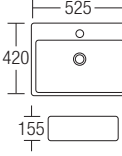

L-450MB

Countertop Basin
525 x 420 x 155
Matt Black
RM689