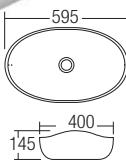

## PB-908

Stand-Alone Basin  
330 x 325 x 835mm

RM1253

**L-400**

Countertop Basin  
525 x 420 x 165mm  
RM464

**L-400A**

Countertop Basin  
610 x 460 x 180mm  
RM501

**L-401B**

**L-411A**

Countertop Basin  
420 x 420 x 170mm  
RM297

**L-412**

Countertop Basin  
635 x 420 x 150mm  
RM398

**L-415**

Countertop Basin  
465 x 465 x 160mm  
RM300

**L-416**

Countertop Basin  
470 x 470 x 160mm  
RM424

**L-417**

Countertop Basin  
460 x 460 x 180mm  
RM302

**L-420**

Countertop Basin  
605 x 465 x 190mm  
RM769

**L-421**

Countertop Basin  
580 x 380 x 160mm  
RM636

**L-433C**

Countertop Basin  
590 x 390 x 135mm  
RM472

**L-434**

Countertop Basin  
595 x 400 x 145mm  
RM463

**L-435**

Countertop Basin  
490 x 490 x 130mm  
RM424

**L-436**

Countertop Basin  
560 x 455 x 130mm  
RM398