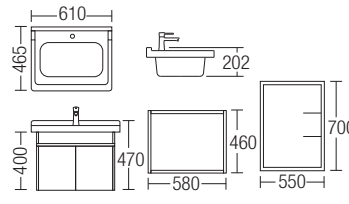

AMBC-7311

Bathroom Cabinet Set

- PVC
- Main Cabinet: 570 x 446 x 400
- Ceramic Basin: 605 x 465 x 210
- Soft-closing Hinges
- Spring Waste: 80mm With Overflow
- Mirror: 480 x 20 x 630
- Shelf: 480 x 120 x 40

RM642

AMBC-7312

Bathroom Cabinet Set

- PVC
- Main Cabinet: 380 x 323 x 325
- Ceramic Basin: 430 x 360 x 160
- Soft-closing Hinges
- Spring Waste: 80mm With Overflow
- Mirror: 400 x 500 x 15
- Shelf: 400 x 40 x 120

RM455

AMBC-7313

Bathroom Cabinet Set

- PVC
- Main Cabinet: 580 x 460 x 400
- Ceramic Basin: 610 x 465 x 202
- Soft-closing Hinges
- Spring Waste: 80mm With Overflow
- Mirror: 550 x 700 x 120

RM1021

AMBC-7241

Bathroom Cabinet Set

- Stainless Steel
- Main Cabinet: 585 x 455 x 410
- Ceramic Basin: 610 x 480 x 225
- Soft-closing Hinges

RM629

AMBC-7315

Bathroom Cabinet Set

- PVC
- Main Cabinet: 570 x 446 x 400
- Ceramic Basin: 605 x 465 x 210
- Soft-closing Hinges
- Spring Waste: 80mm With Overflow
- Mirror: 480 x 20 x 630
- Shelf: 480 x 120 x 40

RM642

AMBC-7316

Bathroom Cabinet Set

- PVC
- Main Cabinet: 380 x 323 x 325
- Ceramic Basin: 430 x 360 x 160
- Soft-closing Hinges
- Spring Waste: 80mm With Overflow
- Mirror: 400 x 500 x 15
- Shelf: 400 x 40 x 120

RM455

AMBC-7314

Bathroom Cabinet Set

- PVC
- Main Cabinet: 580 x 460 x 400
- Ceramic Basin: 610 x 465 x 202
- Soft-closing Hinges
- Spring Waste: 80mm With Overflow
- Mirror: 550 x 700 x 120

RM1021

AMBC-7242

Bathroom Cabinet Set

- Stainless Steel
- Main Cabinet: 395 x 330 x 410
- Ceramic Basin: 430 x 360 x 160
- Soft-closing Hinges

RM529