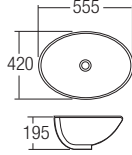

L-306

Under Counter Basin
555 x 420 x 195mm
RM265