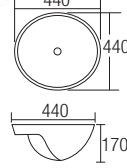

L-810

Semi-Recessed
Countertop Basin
440 x 440 x 170mm
RM339