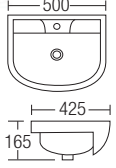

L-909

Cabinet Basin Mounting
Above Cabinet
500 x 425 x 165mm
RM357