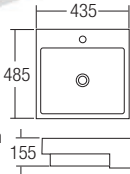

L-405

Semi-Recessed
Countertop Basin
435 x 485 x 155mm
RM464