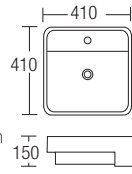

L-405A

Semi-Recessed
Countertop Basin
410 x 410 x 150mm
RM350