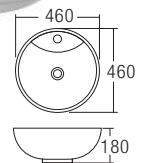

## PB-908

Stand-Alone Basin  
330 x 325 x 835mm

RM1253

**L-400**

Countertop Basin  
525 x 420 x 165mm  
RM464

**L-400A**

Countertop Basin  
610 x 460 x 180mm  
RM501

**L-401B**

Countertop Basin  
460 x 460 x 150mm  
RM442

**L-407/ L-407W**

Countertop Basin  
505 x 355 x 130mm  
RM388

**L-408**

Countertop Basin  
480 x 375 x 130mm  
RM292

**L-410B**

Countertop Basin  
470 x 470 x 165mm  
RM297

**L-411A**

Countertop Basin  
420 x 420 x 170mm  
RM297

**L-412**

Countertop Basin  
635 x 420 x 150mm  
RM398

**L-415**

Countertop Basin  
465 x 465 x 160mm  
RM300

**L-416**

Countertop Basin  
470 x 470 x 160mm  
RM424

**L-417**

Countertop Basin  
460 x 460 x 180mm  
RM302

**L-420**

Countertop Basin  
605 x 465 x 190mm  
RM769

**L-421**

Countertop Basin  
580 x 380 x 160mm  
RM636

**L-433C**

Countertop Basin  
590 x 390 x 135mm  
RM472