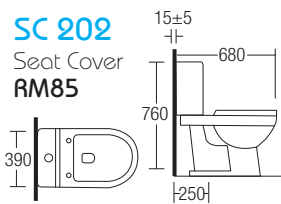

SC 202

Seat Cover

RM85

- Soft Close
- Rimless Design

C-303

Washdown Two Piece Water Closet

Size: 665 x 355 x 770mm
S-Trap 250

RM901