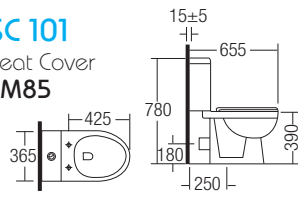

SC 101

Seat Cover

RM85

- Soft Close
- Water Saving

C-200

Washdown Two Piece Water Closet

Size: 690 x 375 x 790mm
S-Trap 250mm / P-Trap 180mm

RM849