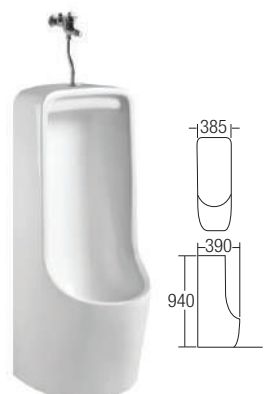

U-508
Wall Hung Urinal (Top Inlet)
340 x 315 x 545mm
RM477

U-503
Floor Standing Urinal
(Top Inlet)
385 x 390 x 940mm
RM1312