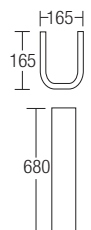

UNDER COUNTER BASIN Series

VANITY TOP BASIN Series

zeila®

L-306

Under Counter Basin
555 x 420 x 195mm
RM265

L-308

Under Counter Basin
520 x 390 x 170mm
RM279

L-3300

Vanity Top Basin
565 x 480 x 205mm
RM299

WALL HUNG BASIN Series

zeila®

L-201

Wall Hung Basin
560 x 440 x 205mm
RM242

L-202

Wall Hung Basin
440 x 355 x 170mm
RM159

L-207

Wall Hung Basin
540 x 470 x 195mm
RM229

L-211

Wall Hung Basin
490 x 400 x 180mm
RM189

L-800

Wall Hung Basin
500 x 455 x 210mm
RM207

L-230

Wall Hung Basin
555 x 445 x 410mm
RM969

L-701

Wall Hung Basin
470 x 385 x 405mm
RM829

BATHROOM ACCESSORIES

zeila®

H-10

Semi-Recessed Paper Holder
168 x 168mm
RM29

H-20

Semi-Recessed Soap Dish
168 x 168mm
RM29

HP-2

Half Pedestal
300 x 220 x 320mm
RM152

FP-1S

Full Pedestal
680 x 165 x 165mm
RM143