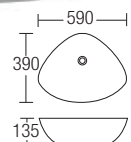

**L-417**

Countertop Basin  
460 x 460 x 180mm  
RM302

**L-420**

Countertop Basin  
605 x 465 x 190mm  
RM769

**L-421**

Countertop Basin  
580 x 380 x 160mm  
RM636

**L-433C**

Countertop Basin  
590 x 390 x 135mm  
RM472