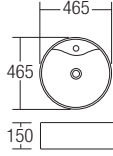

L-415MW

Countertop Basin
465 x 465 x 150
Matt White
RM636