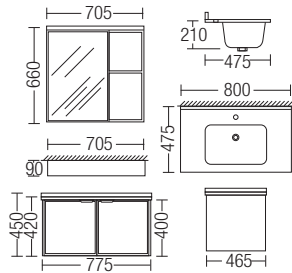

AMBC-7412

Bathroom Cabinet Set With Mirror

- Aluminium
- Main Cabinet: 550 x 460 x 400
- Ceramic Basin: 600 x 475 x 215
- Mirror: 550 x 90 x 660
- Soft-closing Hinges
- Spring Waste: 80mm With Overflow

RM919