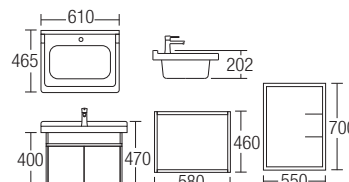

AMBC-7311

Bathroom Cabinet Set

- PVC
- Main Cabinet: 570 x 446 x 400
- Ceramic Basin: 605 x 465 x 210
- Soft-closing Hinges
- Spring Waste: 80mm With Overflow
- Mirror: 480 x 20 x 630
- Shelf: 480 x 120 x 40

RM642

AMBC-7312

Bathroom Cabinet Set

- PVC
- Main Cabinet: 380 x 323 x 325
- Ceramic Basin: 430 x 360 x 160
- Soft-closing Hinges
- Spring Waste: 80mm With Overflow
- Mirror: 400 x 500 x 15
- Shelf: 400 x 40 x 120

RM455

AMBC-7313

Bathroom Cabinet Set

- PVC
- Main Cabinet: 580 x 460 x 400
- Ceramic Basin: 610 x 465 x 202
- Soft-closing Hinges
- Spring Waste: 80mm With Overflow
- Mirror: 550 x 700 x 120

RM1021

AMBC-7241

Bathroom Cabinet Set

- Stainless Steel
- Main Cabinet: 585 x 455 x 410
- Ceramic Basin: 610 x 480 x 225
- Soft-closing Hinges

RM629

AMBC-7315

Bathroom Cabinet Set

- PVC
- Main Cabinet: 570 x 446 x 400
- Ceramic Basin: 605 x 465 x 210
- Soft-closing Hinges
- Spring Waste: 80mm With Overflow
- Mirror: 480 x 20 x 630
- Shelf: 480 x 120 x 40

RM642

AMBC-7316

Bathroom Cabinet Set

- PVC
- Main Cabinet: 380 x 323 x 325
- Ceramic Basin: 430 x 360 x 160
- Soft-closing Hinges
- Spring Waste: 80mm With Overflow
- Mirror: 400 x 500 x 15
- Shelf: 400 x 40 x 120

RM455

AMBC-7314

Bathroom Cabinet Set

- PVC
- Main Cabinet: 580 x 460 x 400
- Ceramic Basin: 610 x 465 x 202
- Soft-closing Hinges
- Spring Waste: 80mm With Overflow
- Mirror: 550 x 700 x 120

RM1021

AMBC-7242

Bathroom Cabinet Set

- Stainless Steel
- Main Cabinet: 395 x 330 x 410
- Ceramic Basin: 430 x 360 x 160
- Soft-closing Hinges

RM529