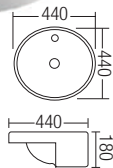

L-422

Semi-Recessed
Countertop Basin
440 x 440 x 180mm
RM409