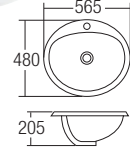

L-3300

Vanity Top Basin
565 x 480 x 205mm
RM299