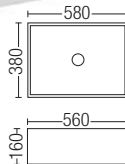

**L-411A**

Countertop Basin  
420 x 420 x 170mm  
RM297

**L-412**

Countertop Basin  
635 x 420 x 150mm  
RM398

**L-415**

Countertop Basin  
465 x 465 x 160mm  
RM300

**L-416**

Countertop Basin  
470 x 470 x 160mm  
RM424

**L-417**

Countertop Basin  
460 x 460 x 180mm  
RM302

**L-420**

Countertop Basin  
605 x 465 x 190mm  
RM769

**L-421**

Countertop Basin  
580 x 380 x 160mm  
RM636

**L-433C**

Countertop Basin  
590 x 390 x 135mm  
RM472

**L-434**

Countertop Basin  
595 x 400 x 145mm  
RM463

**L-435**

Countertop Basin  
490 x 490 x 130mm  
RM424

**L-436**

Countertop Basin  
560 x 455 x 130mm  
RM398