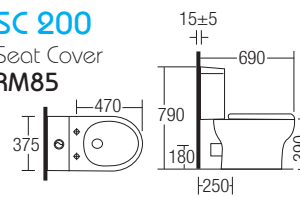

SC 200

Seat Cover

RM85

- Loading Test (400kg)
- Ikram And Spam Certificate
- Water Saving
- High Temperature Firing (23 Hours Heating) 1260°C
- Powerful Flushing
- Dual Flush System
- Soft Close Seat & Cover
- Lifetime Warranty (Ceramic)
- Rimless Design
- UF Cover Seat