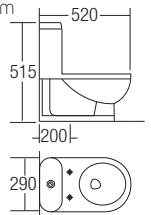

**SC 622**

Seat Cover  
**RM100**

**C-630**

Wash Down One Piece Water Closet  
Size : 680 x 390 x 700mm  
S-Trap 250mm / P-Trap 180mm  
**RM1065**

**SC 630**

Seat Cover  
**RM100**

**C-636**

Wash Down One Piece Water Closet  
Size: 700 x 385 x 780mm  
S-Trap: 250mm / P-Trap 180mm  
**RM1226**

**SC 636**

Seat Cover  
**RM100**

**C-643**

Wash Down One Piece Water Closet  
Size: 710 x 365 x 715mm  
S-Trap: 250mm  
**RM1174**

**SC 643**

Seat Cover  
**RM120**

**C-1607**

Siphonic One-piece Water Closet (Children)  
Size: 520 x 290 x 515mm  
S-Trap: 200mm  
**RM875**

**SC 1607**

Seat Cover  
**RM85**

**C-203P**

Wall Hung Water Closet  
Size : 580 x 395 x 380mm  
**RM940**

**SC 203**

Seat Cover  
**RM100**

**C-204P**

Wall Hung Water Closet  
Size: 570 x 360 x 355mm  
**RM959**

Squatting Pan  
Size : 520 x 420 x 190 mm  
**RM239**