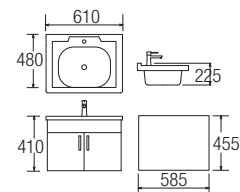

AMBC-7311

Bathroom Cabinet Set

- PVC
- Main Cabinet: 570 x 446 x 400
- Ceramic Basin: 605 x 465 x 210
- Soft-closing Hinges
- Spring Waste: 80mm With Overflow
- Mirror: 480 x 20 x 630
- Shelf: 480 x 120 x 40

RM642

AMBC-7312

Bathroom Cabinet Set

- PVC
- Main Cabinet: 380 x 323 x 325
- Ceramic Basin: 430 x 360 x 160
- Soft-closing Hinges
- Spring Waste: 80mm With Overflow
- Mirror: 400 x 500 x 15
- Shelf: 400 x 40 x 120

RM455

AMBC-7313

Bathroom Cabinet Set

- PVC
- Main Cabinet: 580 x 460 x 400
- Ceramic Basin: 610 x 465 x 202
- Soft-closing Hinges
- Spring Waste: 80mm With Overflow
- Mirror: 550 x 700 x 120

RM1021

AMBC-7241

Bathroom Cabinet Set

- Stainless Steel
- Main Cabinet: 585 x 455 x 410
- Ceramic Basin: 610 x 480 x 225
- Soft-closing Hinges

RM629

AMBC-7315

Bathroom Cabinet Set

- PVC
- Main Cabinet: 570 x 446 x 400
- Ceramic Basin: 605 x 465 x 210
- Soft-closing Hinges
- Spring Waste: 80mm With Overflow
- Mirror: 480 x 20 x 630
- Shelf: 480 x 120 x 40

RM642

AMBC-7316

Bathroom Cabinet Set

- PVC
- Main Cabinet: 380 x 323 x 325
- Ceramic Basin: 430 x 360 x 160
- Soft-closing Hinges
- Spring Waste: 80mm With Overflow
- Mirror: 400 x 500 x 15
- Shelf: 400 x 40 x 120

RM455

AMBC-7314

Bathroom Cabinet Set

- PVC
- Main Cabinet: 580 x 460 x 400
- Ceramic Basin: 610 x 465 x 202
- Soft-closing Hinges
- Spring Waste: 80mm With Overflow
- Mirror: 550 x 700 x 120

RM1021

AMBC-7242

Bathroom Cabinet Set

- Stainless Steel
- Main Cabinet: 395 x 330 x 410
- Ceramic Basin: 430 x 360 x 160
- Soft-closing Hinges

RM529