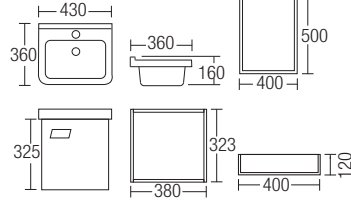

AMBC-7311

Bathroom Cabinet Set

- PVC
- Main Cabinet: 570 x 446 x 400
- Ceramic Basin: 605 x 465 x 210
- Soft-closing Hinges
- Spring Waste: 80mm With Overflow
- Mirror: 480 x 20 x 630
- Shelf: 480 x 120 x 40

RM642

AMBC-7312

Bathroom Cabinet Set

- PVC
- Main Cabinet: 380 x 323 x 325
- Ceramic Basin: 430 x 360 x 160
- Soft-closing Hinges
- Spring Waste: 80mm With Overflow
- Mirror: 400 x 500 x 15
- Shelf: 400 x 40 x 120

RM455

AMBC-7313

Bathroom Cabinet Set

- PVC
- Main Cabinet: 580 x 460 x 400
- Ceramic Basin: 610 x 465 x 202
- Soft-closing Hinges
- Spring Waste: 80mm With Overflow
- Mirror: 550 x 700 x 120

RM1021

AMBC-7241

Bathroom Cabinet Set

- Stainless Steel
- Main Cabinet: 585 x 455 x 410
- Ceramic Basin: 610 x 480 x 225
- Soft-closing Hinges

RM629

AMBC-7315

Bathroom Cabinet Set

- PVC
- Main Cabinet: 570 x 446 x 400
- Ceramic Basin: 605 x 465 x 210
- Soft-closing Hinges
- Spring Waste: 80mm With Overflow
- Mirror: 480 x 20 x 630
- Shelf: 480 x 120 x 40

RM642

AMBC-7316

Bathroom Cabinet Set

- PVC
- Main Cabinet: 380 x 323 x 325
- Ceramic Basin: 430 x 360 x 160
- Soft-closing Hinges
- Spring Waste: 80mm With Overflow
- Mirror: 400 x 500 x 15
- Shelf: 400 x 40 x 120

RM455

AMBC-7314

Bathroom Cabinet Set

- PVC
- Main Cabinet: 580 x 460 x 400
- Ceramic Basin: 610 x 465 x 202
- Soft-closing Hinges
- Spring Waste: 80mm With Overflow
- Mirror: 550 x 700 x 120

RM1021

AMBC-7242

Bathroom Cabinet Set

- Stainless Steel
- Main Cabinet: 395 x 330 x 410
- Ceramic Basin: 430 x 360 x 160
- Soft-closing Hinges

RM529