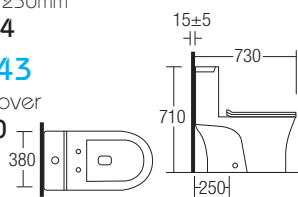

**SC 636**

Seat Cover  
**RM100**

**C-643**

Wash Down One Piece Water Closet  
Size: 710 x 365 x 715mm  
S-Trap: 250mm  
**RM1174**

**SC 643**

Seat Cover  
**RM120**

**C-1607**

Siphonic One-piece Water Closet (Children)  
Size: 520 x 290 x 515mm  
S-Trap: 200mm  
**RM875**

**SC 1607**

Seat Cover  
**RM85**

**C-203P**

Wall Hung Water Closet  
Size : 580 x 395 x 380mm  
**RM940**

**SC 203**

Seat Cover  
**RM100**

**C-204P**

Wall Hung Water Closet  
Size: 570 x 360 x 355mm  
**RM959**

Squatting Pan  
Size : 520 x 420 x 190 mm  
**RM239**