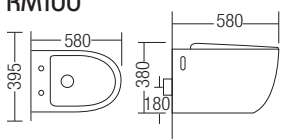

**SC 1607**

Seat Cover  
**RM85**

**C-203P**

Wall Hung Water Closet  
Size : 580 x 395 x 380mm  
**RM940**

**SC 203**

Seat Cover  
**RM100**

**C-204P**

Wall Hung Water Closet  
Size: 570 x 360 x 355mm  
**RM959**

Squatting Pan  
Size : 520 x 420 x 190 mm  
**RM239**