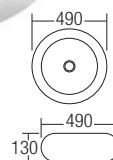

L-436

Countertop Basin
560 x 455 x 130mm
RM398