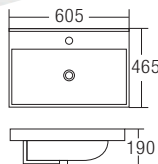

## PB-908

Stand-Alone Basin  
330 x 325 x 835mm

RM1253

**L-400**

Countertop Basin  
525 x 420 x 165mm  
RM464

**L-400A**

Countertop Basin  
610 x 460 x 180mm  
RM501

**L-401B**

Countertop Basin  
460 x 460 x 150mm  
RM442

**L-407/ L-407W**

Countertop Basin  
505 x 355 x 130mm  
RM388

**L-408**

Countertop Basin  
480 x 375 x 130mm  
RM292

**L-410B**

Countertop Basin  
470 x 470 x 165mm  
RM297

**L-411A**

Countertop Basin  
420 x 420 x 170mm  
RM297

**L-412**

Countertop Basin  
635 x 420 x 150mm  
RM398

**L-415**

Countertop Basin  
465 x 465 x 160mm  
RM300

**L-416**

Countertop Basin  
470 x 470 x 160mm  
RM424

**L-417**

Countertop Basin  
460 x 460 x 180mm  
RM302

**L-420**

Countertop Basin  
605 x 465 x 190mm  
RM769

**L-421**

Countertop Basin  
580 x 380 x 160mm  
RM636

**L-433C**

Countertop Basin  
590 x 390 x 135mm  
RM472