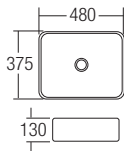

## PB-908

Stand-Alone Basin  
330 x 325 x 835mm

RM1253

**L-400**

Countertop Basin  
525 x 420 x 165mm  
RM464

**L-400A**

Countertop Basin  
610 x 460 x 180mm  
RM501

**L-401B**

Countertop Basin  
460 x 460 x 150mm  
RM442

**L-407/ L-407W**

Countertop Basin  
505 x 355 x 130mm  
RM388

**L-408**

Countertop Basin  
480 x 375 x 130mm  
RM292

**L-410B**

Countertop Basin  
470 x 470 x 165mm  
RM297

**L-411A**

Countertop Basin  
420 x 420 x 170mm  
RM297

**L-412**

Countertop Basin  
635 x 420 x 150mm  
RM398

**L-415**

Countertop Basin  
465 x 465 x 160mm  
RM300

**L-416**

Countertop Basin  
470 x 470 x 160mm  
RM424