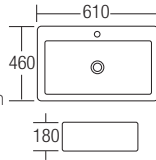

## PB-908

Stand-Alone Basin  
330 x 325 x 835mm

RM1253

**L-400**

Countertop Basin  
525 x 420 x 165mm  
RM464

**L-400A**

Countertop Basin  
610 x 460 x 180mm  
RM501

**L-401B**

Countertop Basin  
460 x 460 x 150mm  
RM442

**L-407/ L-407W**

Countertop Basin  
505 x 355 x 130mm  
RM388

**L-408**

Countertop Basin  
480 x 375 x 130mm  
RM292

**L-410B**

Countertop Basin  
470 x 470 x 165mm  
RM297