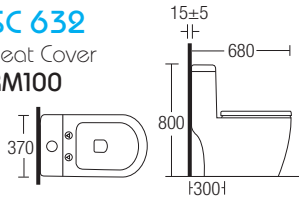

**C-615**

Wash Down One Piece Water Closet  
Size: 675 x 375 x 730mm  
S-Trap 250mm  
**RM975**

**SC 615**

Seat Cover  
**RM100**

**C-622**

Wash Down One Piece Water Closet  
Size: 725 x 400 x 760mm  
S-Trap: 300mm / P-Trap: 180mm  
**RM1291**

Squatting Pan  
Size : 520 x 420 x 190 mm  
**RM239**