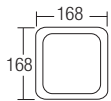

H-20

Semi-Recessed Soap Dish
168 x 168mm
RM29