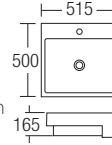

L-406

Semi-Recessed
Countertop Basin
515 x 500 x 165mm
RM495