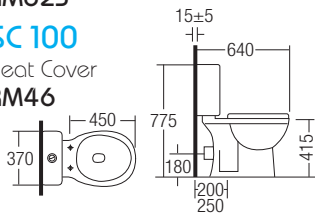

SC 100

Seat Cover

RM46

- Soft Close
- Water Saving

C-101S / C-101P

Washdown Two Piece Water Closet

Size: 655 x 365 x 780mm
S-Trap 250mm / P-Trap 180mm

RM849