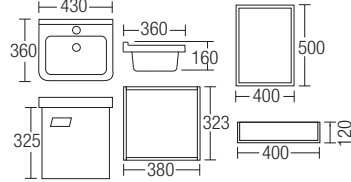

AMBC-7311

Bathroom Cabinet Set

- PVC
- Main Cabinet: 570 x 446 x 400
- Ceramic Basin: 605 x 465 x 210
- Soft-closing Hinges
- Spring Waste: 80mm With Overflow
- Mirror: 480 x 20 x 630
- Shelf: 480 x 120 x 40

RM642

AMBC-7312

Bathroom Cabinet Set

- PVC
- Main Cabinet: 380 x 323 x 325
- Ceramic Basin: 430 x 360 x 160
- Soft-closing Hinges
- Spring Waste: 80mm With Overflow
- Mirror: 400 x 500 x 15
- Shelf: 400 x 40 x 120

RM455

AMBC-7313

Bathroom Cabinet Set

- PVC
- Main Cabinet: 580 x 460 x 400
- Ceramic Basin: 610 x 465 x 202
- Soft-closing Hinges
- Spring Waste: 80mm With Overflow
- Mirror: 550 x 700 x 120

RM1021

AMBC-7241

Bathroom Cabinet Set

- Stainless Steel
- Main Cabinet: 585 x 455 x 410
- Ceramic Basin: 610 x 480 x 225
- Soft-closing Hinges

RM629

AMBC-7315

Bathroom Cabinet Set

- PVC
- Main Cabinet: 570 x 446 x 400
- Ceramic Basin: 605 x 465 x 210
- Soft-closing Hinges
- Spring Waste: 80mm With Overflow
- Mirror: 480 x 20 x 630
- Shelf: 480 x 120 x 40

RM642

AMBC-7316

Bathroom Cabinet Set

- PVC
- Main Cabinet: 380 x 323 x 325
- Ceramic Basin: 430 x 360 x 160
- Soft-closing Hinges
- Spring Waste: 80mm With Overflow
- Mirror: 400 x 500 x 15
- Shelf: 400 x 40 x 120

RM455

AMBC-7314

Bathroom Cabinet Set

- PVC
- Main Cabinet: 580 x 460 x 400
- Ceramic Basin: 610 x 465 x 202
- Soft-closing Hinges
- Spring Waste: 80mm With Overflow
- Mirror: 550 x 700 x 120

RM1021

AMBC-7242

Bathroom Cabinet Set

- Stainless Steel
- Main Cabinet: 395 x 330 x 410
- Ceramic Basin: 430 x 360 x 160
- Soft-closing Hinges

RM529