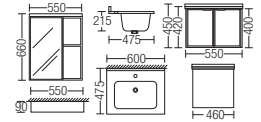

AMBC-7413

Bathroom Cabinet Set With Mirror

- Aluminium
- Main Cabinet: 565 x 460 x 400
- Ceramic Basin: 600 x 470 x 195
- Mirror: 550 x 90 x 660
- Soft-closing Hinges
- Spring Waste: 80mm With Overflow

RM756