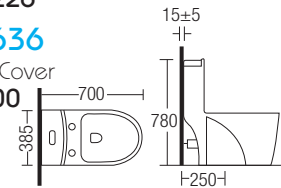

SC 643

Wash Down One Piece Water Closet
Size: 700 x 385 x 780mm
S-Trap: 250mm / P-Trap 180mm
RM1226

SC 636

Seat Cover
RM100