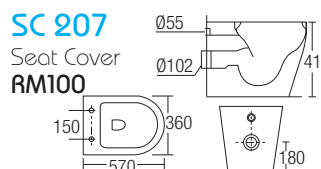

Back To Wall Wash Down Water Closet
Size : 570 x 360 x 415mm
P-Trap 180mm
RM1081

SC 207

Seat Cover
RM100