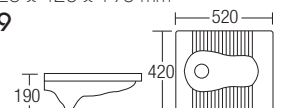

**SC 204**

Seat Cover  
**RM100**

**C-207P**

Back To Wall Wash Down Water Closet  
Size : 570 x 360 x 415mm  
P-Trap 180mm  
**RM1081**

**SC 207**

Seat Cover  
**RM100**

SQUATING PAN

**SQ 378**

Squatting Pan  
Size : 520 x 420 x 190 mm  
**RM239**