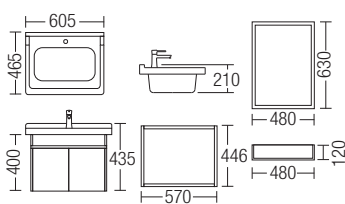

AMBC-7311

Bathroom Cabinet Set

- PVC
- Main Cabinet: 570 x 446 x 400
- Ceramic Basin: 605 x 465 x 210
- Soft-closing Hinges
- Spring Waste: 80mm With Overflow
- Mirror: 480 x 20 x 630
- Shelf: 480 x 120 x 40

RM642

AMBC-7312

Bathroom Cabinet Set

- PVC
- Main Cabinet: 380 x 323 x 325
- Ceramic Basin: 430 x 360 x 160
- Soft-closing Hinges
- Spring Waste: 80mm With Overflow
- Mirror: 400 x 500 x 15
- Shelf: 400 x 40 x 120

RM455

AMBC-7313

Bathroom Cabinet Set

- PVC
- Main Cabinet: 580 x 460 x 400
- Ceramic Basin: 610 x 465 x 202
- Soft-closing Hinges
- Spring Waste: 80mm With Overflow
- Mirror: 550 x 700 x 120

RM1021

AMBC-7241

Bathroom Cabinet Set

- Stainless Steel
- Main Cabinet: 585 x 455 x 410
- Ceramic Basin: 610 x 480 x 225
- Soft-closing Hinges

RM629

AMBC-7315

Bathroom Cabinet Set

- PVC
- Main Cabinet: 570 x 446 x 400
- Ceramic Basin: 605 x 465 x 210
- Soft-closing Hinges
- Spring Waste: 80mm With Overflow
- Mirror: 480 x 20 x 630
- Shelf: 480 x 120 x 40

RM642

AMBC-7316

Bathroom Cabinet Set

- PVC
- Main Cabinet: 380 x 323 x 325
- Ceramic Basin: 430 x 360 x 160
- Soft-closing Hinges
- Spring Waste: 80mm With Overflow
- Mirror: 400 x 500 x 15
- Shelf: 400 x 40 x 120

RM455

AMBC-7314

Bathroom Cabinet Set

- PVC
- Main Cabinet: 580 x 460 x 400
- Ceramic Basin: 610 x 465 x 202
- Soft-closing Hinges
- Spring Waste: 80mm With Overflow
- Mirror: 550 x 700 x 120

RM1021

AMBC-7242

Bathroom Cabinet Set

- Stainless Steel
- Main Cabinet: 395 x 330 x 410
- Ceramic Basin: 430 x 360 x 160
- Soft-closing Hinges

RM529