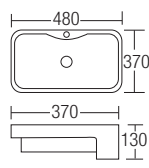

L-809

Semi-Recessed
Countertop Basin
480 x 370 x 130mm
RM339