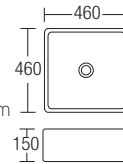

## PB-908

Stand-Alone Basin  
330 x 325 x 835mm

RM1253

**L-400**

Countertop Basin  
525 x 420 x 165mm  
RM464

**L-400A**

Countertop Basin  
610 x 460 x 180mm  
RM501

**L-401B**

Countertop Basin  
460 x 460 x 150mm  
RM442

**L-407/ L-407W**

Countertop Basin  
505 x 355 x 130mm  
RM388

**L-408**

Countertop Basin  
480 x 375 x 130mm  
RM292

**L-410B**

Countertop Basin  
470 x 470 x 165mm  
RM297