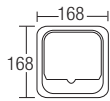

HP-2

Half Pedestal
300 x 220 x 320mm
RM152