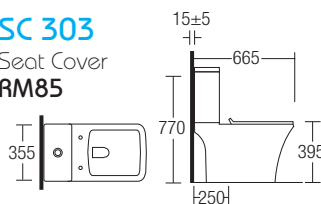

SC 303

Seat Cover

RM85

- Soft Close

C-305

Washdown Two Piece Water Closet

Size: 660 x 370 x 775mm
S-Trap 250mm / P-Trap 180mm

RM986