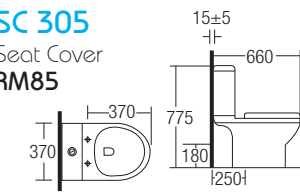

SC 305

Seat Cover

RM85

C-306

Washdown Two Piece Water Closet

Size: 650 x 380 x 790mm
S-Trap 250mm

RM832