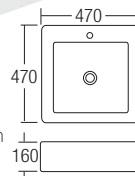

## PB-908

Stand-Alone Basin  
330 x 325 x 835mm

RM1253

**L-400**

Countertop Basin  
525 x 420 x 165mm  
RM464

**L-400A**

Countertop Basin  
610 x 460 x 180mm  
RM501

**L-401B**

Countertop Basin  
460 x 460 x 150mm  
RM442

**L-407/ L-407W**

Countertop Basin  
505 x 355 x 130mm  
RM388

**L-408**

Countertop Basin  
480 x 375 x 130mm  
RM292

**L-410B**

Countertop Basin  
470 x 470 x 165mm  
RM297

**L-411A**

Countertop Basin  
420 x 420 x 170mm  
RM297

**L-412**

Countertop Basin  
635 x 420 x 150mm  
RM398

**L-415**

Countertop Basin  
465 x 465 x 160mm  
RM300

**L-416**

Countertop Basin  
470 x 470 x 160mm  
RM424

**L-417**

Countertop Basin  
460 x 460 x 180mm  
RM302

**L-420**

Countertop Basin  
605 x 465 x 190mm  
RM769

**L-421**

Countertop Basin  
580 x 380 x 160mm  
RM636

**L-433C**

Countertop Basin  
590 x 390 x 135mm  
RM472