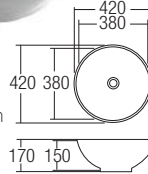

Countertop Basin
420 x 420 x 170mm
RM297

L-412