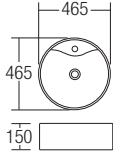

L-415MB

Countertop Basin
465 x 465 x 150
Matt Dark Brown
RM636