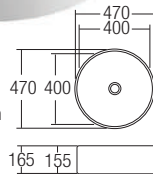

## PB-908

Stand-Alone Basin  
330 x 325 x 835mm

RM1253

**L-400**

Countertop Basin  
525 x 420 x 165mm  
RM464

**L-400A**

Countertop Basin  
610 x 460 x 180mm  
RM501

**L-401B**

Countertop Basin  
460 x 460 x 150mm  
RM442

**L-407/ L-407W**

Countertop Basin  
505 x 355 x 130mm  
RM388

**L-408**

Countertop Basin  
480 x 375 x 130mm  
RM292

**L-410B**

Countertop Basin  
470 x 470 x 165mm  
RM297