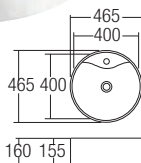

Countertop Basin  
460 x 460 x 150mm  
RM442

**L-407/ L-407W**

Countertop Basin  
505 x 355 x 130mm  
RM388

**L-408**

Countertop Basin  
480 x 375 x 130mm  
RM292

**L-410B**

Countertop Basin  
470 x 470 x 165mm  
RM297

**L-411A**

Countertop Basin  
420 x 420 x 170mm  
RM297

**L-412**

Countertop Basin  
635 x 420 x 150mm  
RM398

**L-415**

Countertop Basin  
465 x 465 x 160mm  
RM300

**L-416**

Countertop Basin  
470 x 470 x 160mm  
RM424