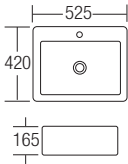

## PB-908

Stand-Alone Basin  
330 x 325 x 835mm

RM1253

**L-400**

Countertop Basin  
525 x 420 x 165mm  
RM464

**L-400A**

Countertop Basin  
610 x 460 x 180mm  
RM501

**L-401B**

Countertop Basin  
460 x 460 x 150mm  
RM442

**L-407/ L-407W**

Countertop Basin  
505 x 355 x 130mm  
RM388

**L-408**

Countertop Basin  
480 x 375 x 130mm  
RM292

**L-410B**

Countertop Basin  
470 x 470 x 165mm  
RM297