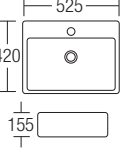

L-450MW

Countertop Basin
525 x 420 x 155
Matt White
RM689