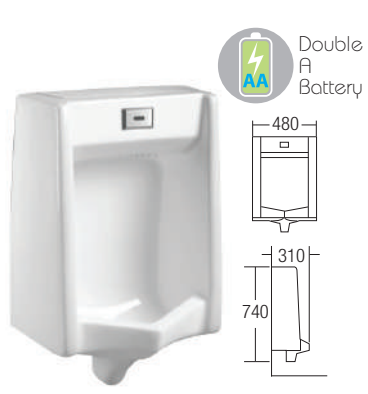

U-502
Wall Hung Urinal (Top Inlet)
350 x 320 x 610mm
RM473

U-505
Wall Hung Urinal c/w
Sensor Valve (Back Inlet)
480 x 310 x 740mm
RM2131