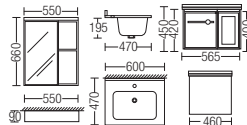

AMBC-7414

Bathroom Cabinet Set With Mirror

- Aluminium
- Main Cabinet: 365 x 346 x 400
- Ceramic Basin: 430 x 360 x 160
- Mirror: 400 x 15 x 500
- Glass Shelf: 400 x 120 x 37
- Soft-closing Hinges
- Spring Waste: 80mm With Overflow

RM462