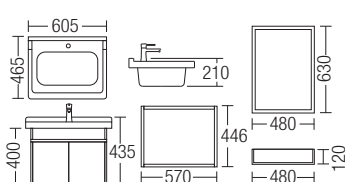

AMBC-7311

Bathroom Cabinet Set

- PVC
- Main Cabinet: 570 x 446 x 400
- Ceramic Basin: 605 x 465 x 210
- Soft-closing Hinges
- Spring Waste: 80mm With Overflow
- Mirror: 480 x 20 x 630
- Shelf: 480 x 120 x 40

RM642

AMBC-7312

Bathroom Cabinet Set

- PVC
- Main Cabinet: 380 x 323 x 325
- Ceramic Basin: 430 x 360 x 160
- Soft-closing Hinges
- Spring Waste: 80mm With Overflow
- Mirror: 400 x 500 x 15
- Shelf: 400 x 40 x 120

RM455

AMBC-7313

Bathroom Cabinet Set

- PVC
- Main Cabinet: 580 x 460 x 400
- Ceramic Basin: 610 x 465 x 202
- Soft-closing Hinges
- Spring Waste: 80mm With Overflow
- Mirror: 550 x 700 x 120

RM1021

AMBC-7241

Bathroom Cabinet Set

- Stainless Steel
- Main Cabinet: 585 x 455 x 410
- Ceramic Basin: 610 x 480 x 225
- Soft-closing Hinges

RM629

AMBC-7315

Bathroom Cabinet Set

- PVC
- Main Cabinet: 570 x 446 x 400
- Ceramic Basin: 605 x 465 x 210
- Soft-closing Hinges
- Spring Waste: 80mm With Overflow
- Mirror: 480 x 20 x 630
- Shelf: 480 x 120 x 40

RM642

AMBC-7316

Bathroom Cabinet Set

- PVC
- Main Cabinet: 380 x 323 x 325
- Ceramic Basin: 430 x 360 x 160
- Soft-closing Hinges
- Spring Waste: 80mm With Overflow
- Mirror: 400 x 500 x 15
- Shelf: 400 x 40 x 120

RM455

AMBC-7314

Bathroom Cabinet Set

- PVC
- Main Cabinet: 580 x 460 x 400
- Ceramic Basin: 610 x 465 x 202
- Soft-closing Hinges
- Spring Waste: 80mm With Overflow
- Mirror: 550 x 700 x 120

RM1021

AMBC-7242

Bathroom Cabinet Set

- Stainless Steel
- Main Cabinet: 395 x 330 x 410
- Ceramic Basin: 430 x 360 x 160
- Soft-closing Hinges

RM529