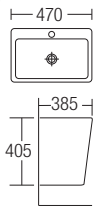

L-701

Wall Hung Basin
470 x 385 x 405mm
RM829