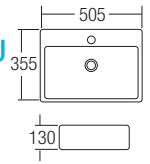

## PB-908

Stand-Alone Basin  
330 x 325 x 835mm

RM1253

**L-400**

Countertop Basin  
525 x 420 x 165mm  
RM464

**L-400A**

Countertop Basin  
610 x 460 x 180mm  
RM501

**L-401B**

Countertop Basin  
460 x 460 x 150mm  
RM442

**L-407/ L-407W**

Countertop Basin  
505 x 355 x 130mm  
RM388

**L-408**

Countertop Basin  
480 x 375 x 130mm  
RM292

**L-410B**

Countertop Basin  
470 x 470 x 165mm  
RM297