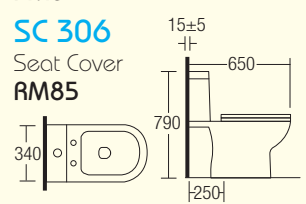

SC 306

Seat Cover

RM85