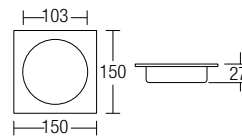

PVC150
PVC Floor Trap
(150 x 150mm)
• PVC • White

PVC100
PVC Floor Trap
(100 x 100mm)
• PVC • White

JP160
Stainless Steel Floor Trap
(150 x 150mm)
• Stainless Steel • Hairline

JP158
Tile Floor Trap
(130 x 130mm)
• Stainless Steel • Hairline