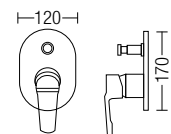

SL-2109

Concealed Bath Shower Mixer With Diverter
• Brass • Chrome