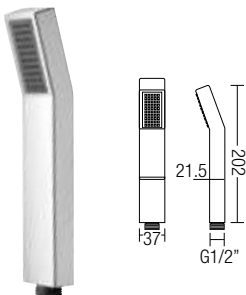

1002
1-Function Hand Shower
• ABS • Chrome