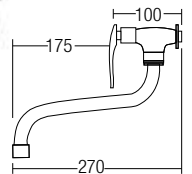

63012-F10

Ablution Tap
• Brass • Chrome