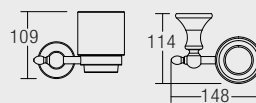

SVBA-35806
Single Tumbler Holder
• Brass • Black Bronze