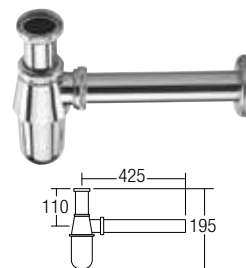

SPWR-80N
32mm Basin Waste
c/w Rubber Plug
• Brass • Chrome

C53022 / C53012
Bottle Trap c/w 300mm
Outlet Pipe, 150mm Vert Pipe
C53022 - 1 1/4", C53012 - 1 1/2"
• Metal • Chrome