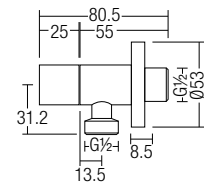

1304
Angle Valve
• Brass • Chrome

1305
Angle Valve
• Brass • Chrome

1308
Angle Valve
• Brass • Chrome

1309
Angle Valve
• Brass • Chrome

1311
Angle Valve With Holder
• Brass • Chrome

5006
Wall Bib Tap
• Brass • Chrome