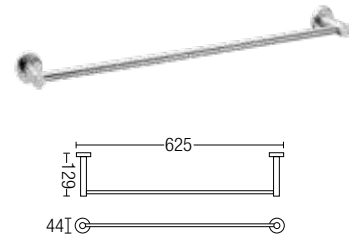

VS-003

Brass Anti-Vandal
 Floor Trap With Screw
 • Brass • Chrome

2300
Double Glass Shelf
• Stainless Steel • Hairline

2312
Glass Shelf
• Stainless Steel • Hairline

2303-24 / 2303-28
Single Towel Bar
• Stainless Steel • Hairline

2302
Towel Rack With Bar
• Stainless Steel • Hairline

2304-24 / 2304-28
Double Towel Bar
• Stainless Steel • Hairline

2305
Soap Plate Holder
• Stainless Steel • Hairline

2305A
Soap Plate Holder
• Stainless Steel • Hairline