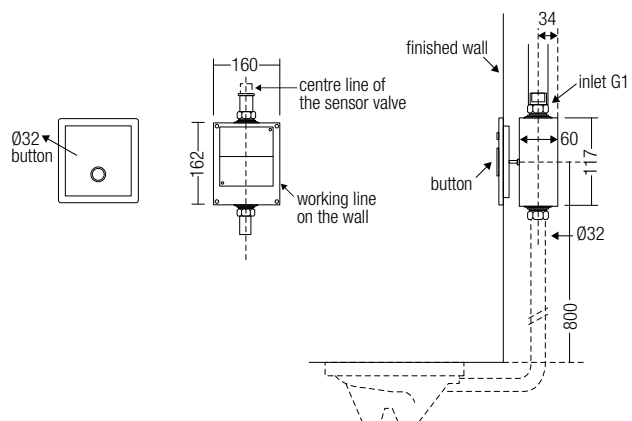

FU-1007

Concealed Box Type Flushing Valve for Urinal
• Stainless Steel • Hairline