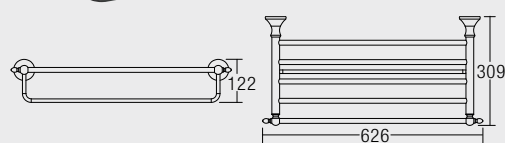

SVBA-35802

Towel Rack With Bar
• Brass • Black Bronze