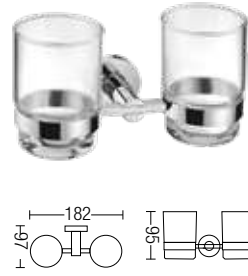

5114
Double Tumblers Holder
• Brass • Chrome