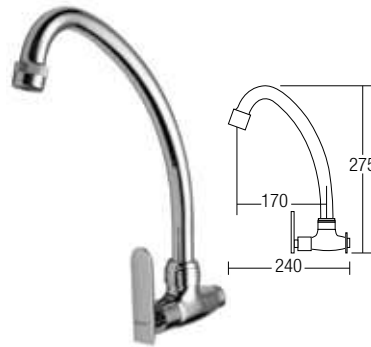

CM3255-F11
Single Level Basin Cold Tap
• Brass • Chrome

22007-F11
Angle Valve
• Brass • Chrome

2012-F11
Wall Mounted Basin Tap
• Brass • Chrome

63012-F11
Ablution Tap
• Brass • Chrome

61012-F11
Wall Sink Tap
• Brass • Chrome