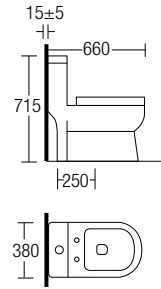

C-632

Siphonic One Piece Water Closet

- Size: 680 x 370 x 800 mm
- S-Trap 300mm
- TF4935WDI-DF1 3/6L Dual Flush Internal Fittings
- SC632 Medium Duty Soft Closing Seat & Cover
- WCOSCQLY Straight Outlet Connector
- FXB3 2 Nos Fixing Bolts

C-615

Wash Down One Piece Water Closet

- Size: 660 x 380 x 715mm
- S-Trap: 250mm
- TF4935WDI-DF1 3/6L Dual Flush Internal Fittings
- SC615 Medium Duty Soft Closing Seat & Cover
- WCOSCQLY Straight Outlet Connector
- FXB3 2 Nos Fixing Bolts