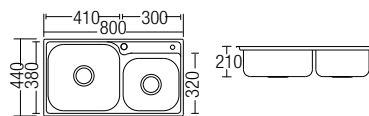

HDKS-178050B

Kitchen Sink (with 100mm waste)
• Hairline Stainless Steel

HDKS-1710646

Kitchen Sink (with 100mm waste)
• Hairline Stainless Steel

HDKS-8248

Kitchen Sink (with 100mm waste)
• Hairline Stainless Steel