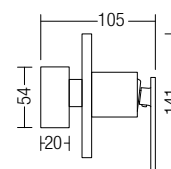

Concealed Cold Water Shower
• Brass • Chrome