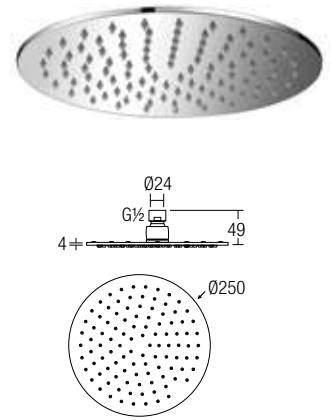

7006-B (10")
Brass Rain Shower Head
• Brass • Chrome