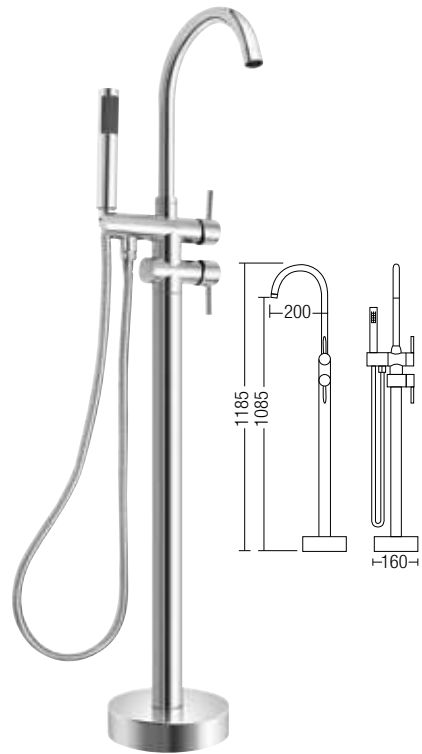

208
Pillar Sink Tap
• Brass • Chrome

211
Wall Sink Tap
• Brass • Chrome

212
Wall Sink Tap
• Brass • Chrome

807
Pillar Sink Tap
• Brass • Chrome

KW 808
Pillar Sink Tap
• Brass • Chrome

HS 09

Brass Floor Standing Shower Rail Set
• Brass • Chrome

HS 10

Brass Floor Standing Shower Rail Set
• Brass • Chrome

HS 11

Brass Floor Standing Shower Rail Set
• Brass • Chrome

HS 99A

Brass Floor Standing Shower Rail Set
• Brass • Chrome

SHOWER MIXER Series

026004
5 Hole Bath / Shower Mixer
• Brass • Chrome