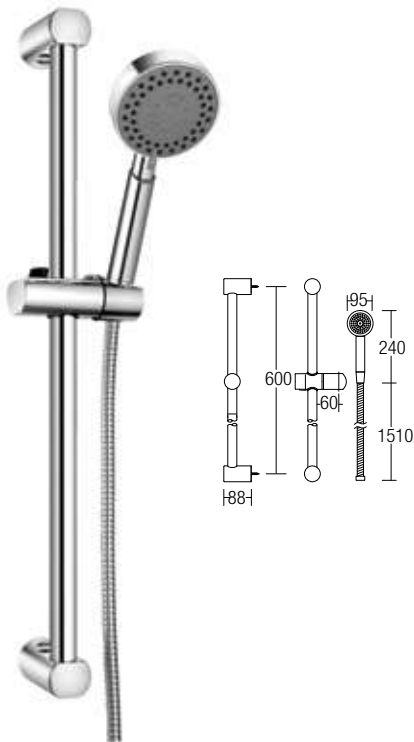

502
Bath Spout
• Brass • Chrome

The Conceptual photo above, is for visual effect only.

5008
Shower Panel Set With Bath Shower Mixer
• Brass • Chrome

6008
Shower Panel Set With Bath Shower Mixer
• Brass • Chrome

7008
Shower Panel Set With Bath Shower Mixer
• Brass • Chrome

8008
Shower Panel Set With Bath Shower Mixer
• Brass • Chrome

B 9730

Brass CP Shower Rail With Hand Shower
• Brass • Chrome

B 9748

Brass CP Shower Rail With Hand Shower
• Brass • Chrome

P 1080-W

Shower Rail with 1-Function Hand Shower
• Stainless Steel • Chrome

P 1081-X

Shower Rail with 1-function Hand Shower
• Stainless Steel • Chrome

P 3010-Y

S. Steel Shower Rail with 3-functions Hand Shower
 • Stainless Steel • Chrome