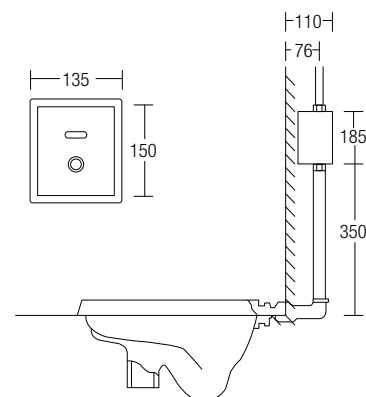

SFC-9002
Sensor WC Flush Valve
• Stainless Steel • Hairline