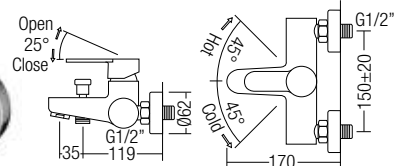

KC-19504

Exposed Bath Shower Mixer With Diverter
• Brass • Chrome