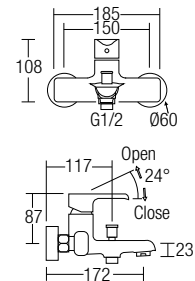

DB-1101
Basin Mixer
• Brass • Chrome