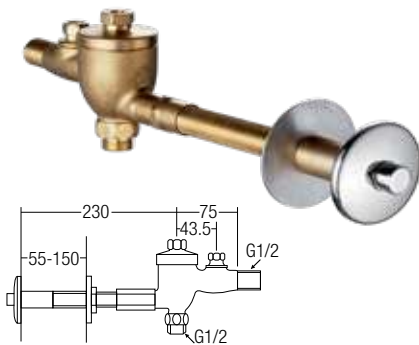

FU-1004
Concealed Duct Type Urinal Flush Valve
• Brass • Chrome