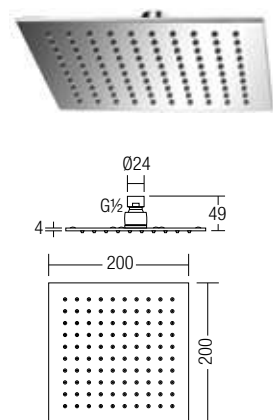

7002-B (8")
Brass Rain Shower Head
• Brass • Chrome