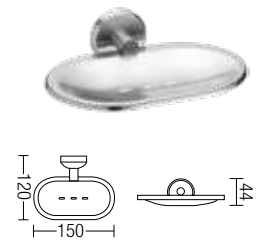

VS-003

Brass Anti-Vandal
 Floor Trap With Screw
 • Brass • Chrome

2300
Double Glass Shelf
• Stainless Steel • Hairline

2312
Glass Shelf
• Stainless Steel • Hairline

2303-24 / 2303-28
Single Towel Bar
• Stainless Steel • Hairline

2302
Towel Rack With Bar
• Stainless Steel • Hairline

2304-24 / 2304-28
Double Towel Bar
• Stainless Steel • Hairline

2305
Soap Plate Holder
• Stainless Steel • Hairline

2305A
Soap Plate Holder
• Stainless Steel • Hairline