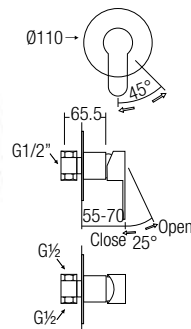

KC-S610P

Concealed Bath Shower Mixer
With Diverter
• Brass • Chrome

KC-19502

Exposed Shower Mixer
• Brass • Chrome