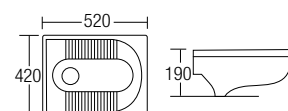

Select and Add to Set:

- S200A Bent Outlet Connector, R-IN 110mm
- S52 Bent Outlet Connector, R-IN 210mm

SQ 378

Squatting Pan

- Size : 520 x 420 x 190 mm
- Add On : Loose S-Trap / P-Trap

T62P

Mid Level VC Cistern & Cover (Push Button)

- Single Flush Push Button Fittings
- Completed with Flush Pipe & Rubber Spud

L-400
Countertop Basin
525 x 420 x 165mm

L-400A
Countertop Basin
610 x 460 x 180mm

L-401B
Countertop Basin
460 x 460 x 150mm

L-407
Countertop Basin
505 x 355 x 130mm