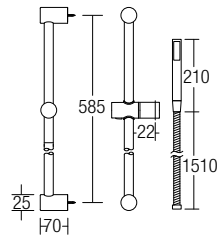

B 9730

Brass CP Shower Rail With Hand Shower
• Brass • Chrome