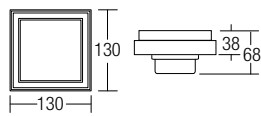

PVC150
PVC Floor Trap
(150 x 150mm)
• PVC • White

PVC100
PVC Floor Trap
(100 x 100mm)
• PVC • White

JP160
Stainless Steel Floor Trap
(150 x 150mm)
• Stainless Steel • Hairline

JP158
Tile Floor Trap
(130 x 130mm)
• Stainless Steel • Hairline