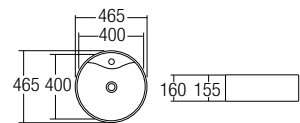

- Single Flush Push Button Fittings
- Completed with Flush Pipe & Rubber Spud

L-400
Countertop Basin
525 x 420 x 165mm

L-400A
Countertop Basin
610 x 460 x 180mm

L-401B
Countertop Basin
460 x 460 x 150mm

L-407
Countertop Basin
505 x 355 x 130mm

L-408
Countertop Basin
480 x 375 x 130mm

L-410B
Countertop Basin
470 x 470 x 165mm

L-411A
Countertop Basin
420 x 420 x 170mm

L-412
Countertop Basin
635 x 420 x 150mm

L-415
Countertop Basin
465 x 465 x 160mm

L-416
Countertop Basin
470 x 470 x 160mm

L-417
Countertop Basin
460 x 460 x 180mm

L-420
Countertop Basin
605 x 465 x 190mm

L-421
Countertop Basin
580 x 380 x 160mm

L-433C
Countertop Basin
590 x 390 x 135mm