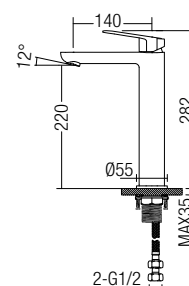

Tall Basin Mixer
• Brass • Chrome