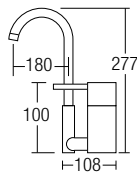

BM-1505
Pillar Sink Mixer
• Brass • Chrome