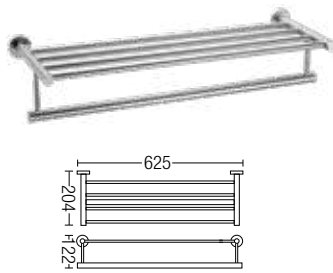

2302
Towel Rack With Bar
• Stainless Steel • Hairline

2304-24 / 2304-28
Double Towel Bar
• Stainless Steel • Hairline

2305
Soap Plate Holder
• Stainless Steel • Hairline

2305A
Soap Plate Holder
• Stainless Steel • Hairline