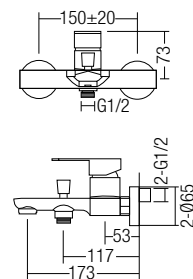

VM 5104
Exposed Bath Shower Mixer With Diverter
• Brass • Chrome