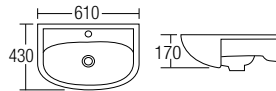

L-414J

Semi-Recessed Countertop Basin
610 x 430 x 170mm