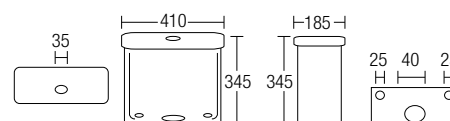

C-623

Wash Down One Piece Water Closet

- Size: 670 x 360 x 810mm
- Horizontal Outlet
- TF4935WDI-DF1 3/6L Dual Flush Internal Fittings
- SC623 Medium Duty Soft Closing Seat & Cover

Select and Add to Set:

1. S200A Bent Outlet Connector, R-IN 200mm
2. S52 Bent Outlet Connector, R-IN 300mm

C-624

Wash Down One Piece Water Closet

- Size: 690 x 370 x 790 mm
- Horizontal Outlet
- TF4935WDI-DF1 3/6L Dual Flush Internal Fittings
- SC624 Medium Duty Soft Closing Seat & Cover

Select and Add to Set:

1. S200A Bent Outlet Connector, R-IN 200mm
2. S52 Bent Outlet Connector, R-IN 300mm

C-208

Wash Down Two Piece Water Closet

- Size : 660 x 360 x 850 mm
- Horizontal Outlet
- B-C208 Bowl only
- T208 Cistern & Lid
- TF4935WDI-DF1 3/6L Dual Flush Internal Fittings
- SC208 Medium Duty Soft Closing Seat and Cover
- FXB1 2 Nos Fixing Bolts

Select and Add to Set:

1. S200A Bent Outlet Connector, R-IN 110mm
2. S52 Bent Outlet Connector, R-IN 210mm

SQ 378

Squatting Pan

- Size : 520 x 420 x 190 mm
- Add On : Loose S-Trap / P-Trap

T62P

Mid Level VC Cistern & Cover (Push Button)

- Single Flush Push Button Fittings
- Completed with Flush Pipe & Rubber Spud