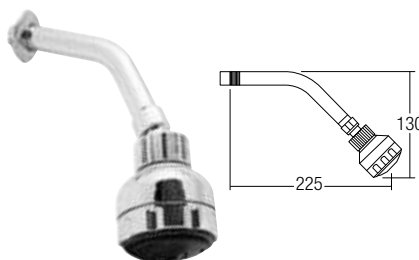

1604
3-Functions Fixed Shower Head
• ABS • Chrome