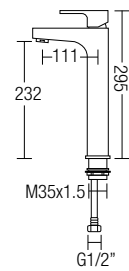

VM-5105
Pillar Sink Mixer
• Brass • Chrome