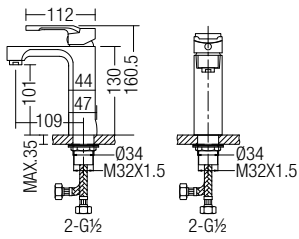

SL-2101

Basin Mixer
• Brass • Chrome