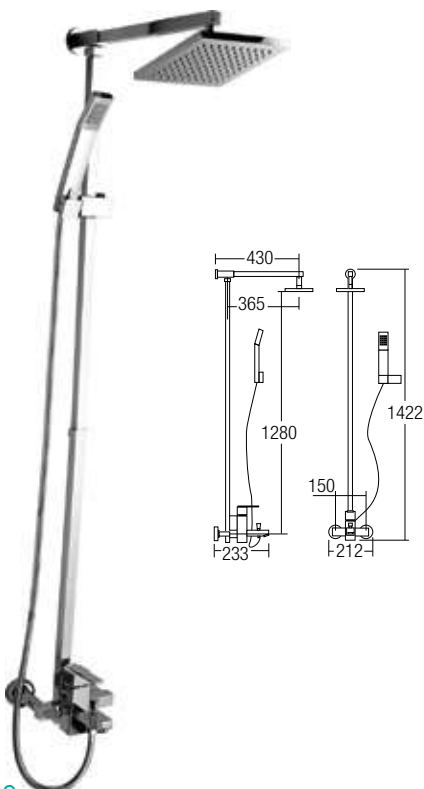

502
Bath Spout
• Brass • Chrome

The Conceptual photo above, is for visual effect only.

5008
Shower Panel Set With Bath Shower Mixer
• Brass • Chrome

6008
Shower Panel Set With Bath Shower Mixer
• Brass • Chrome