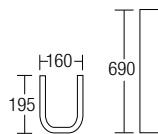

L-701

Wall Hung Basin
470 x 385 x 405mm

L-703

Wall Hung Basin
610 x 430 x 390mm

L-230

Wall Hung Basin
555 x 445 x 410mm

H-10
Semi-Recessed Paper Holder
168 x 168mm

H-20
Semi-Recessed Soap Dish
168 x 168mm

HP-2
Half Pedestal
300 x 220 x 320mm

FP-1
Full Pedestal
690 x 160 x 195mm

FP-1S
Full Pedestal
680 x 165 x 165mm

STAND ALONE / PEDESTAL BASIN Series

PB-900
Stand-Alone Basin
535 x 525 x 840mm

PB-901
Stand-Alone Basin
520 x 450 x 850mm