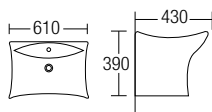

L-703

Wall Hung Basin
610 x 430 x 390mm