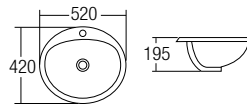

L-809

Semi-Recessed Countertop Basin
480 x 370 x 130mm

L-810

Semi-Recessed Countertop Basin
440 x 440 x 170mm

L-909

Cabinet Basin Mounting Above Cabinet
500 x 425 x 165mm

UNDER COUNTER BASIN Series

zeila®

L-306

Under Counter Basin
555 x 420 x 195mm

L-308

Under Counter Basin
520 x 390 x 170mm

VANITY TOP BASIN Series

zeila®

L-3300

Vanity Top Basin
520 x 420 x 195mm

HANDICAPPED BASIN Series

zeila®

L-2007

Handicapped Basin
540 x 528 x 280mm

L-6364

Handicapped Basin
610 x 520 x 195mm

L-201

Wall Hung Basin
560 x 440 x 205mm