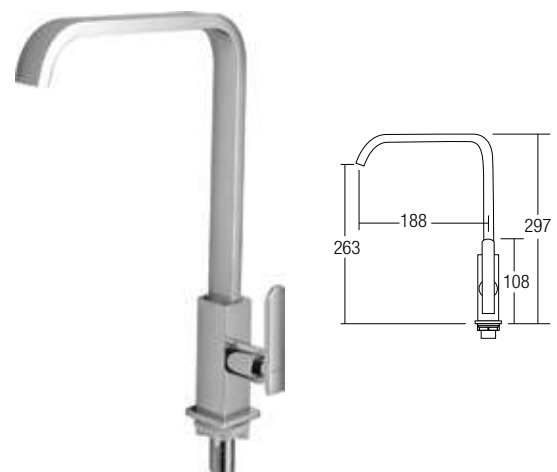

KW 3299
Basin Pillar Tap
• Brass • Chrome

CM 4293
Tall Basin Tap
• Brass • Chrome

CM 13293
Tall Basin Tap
• Brass • Chrome

CM 5002
Tall Basin Tap
• Brass • Chrome

201
Pillar Sink Tap
• Brass • Chrome

207
Pillar Sink Tap
• Brass • Chrome