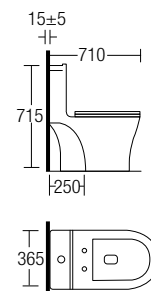

C-636

Wash Down One Piece Water Closet

- Size: 700 x 385 x 780 mm
- S-Trap: 250mm / P-Trap 180m
- TF4935WDI-DF1 3/6L Dual Flush Internal Fittings
- SC636 Medium Duty Soft Closing Seat & Cover
- WCOSCQLY Straight Outlet Connector
- FXB3 2 Nos Fixing Bolts

C-643

Wash Down One Piece Water Closet

- Size: 710 x 365 x 715 mm
- S-Trap: 250mm
- TF4935WDI-DF1 3/6L Dual Flush Internal Fittings
- SC643 Medium Duty Soft Closing Seat & Cover
- WCOSCQLY Straight Outlet Connector
- FXB3 2 Nos Fixing Bolts