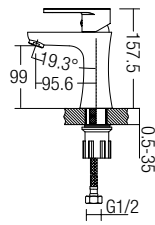

KL-3205
Pillar Sink Mixer
• Brass • Chrome

KL-3209
Concealed Shower Mixer
• Brass • Chrome