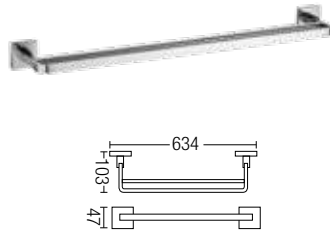

34804
Double Towel Bar
• Brass • Chrome