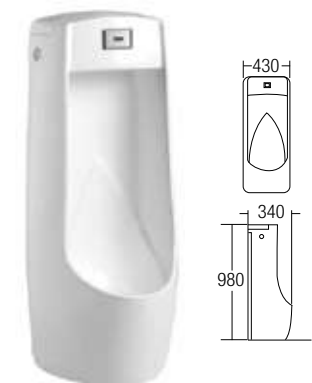

U-506

Floor Standing Urinal c/w Sensor Valve (Back Inlet)

- 430 x 340 x 980mm
- Ceramic Waste
- HG-1 - 1 pairs Hanger with Screw and Plug
- EPB-1 - 1 pairs Expansion Bolts
- URS-1 - Urinal Rubber Spud