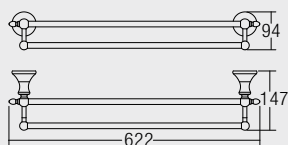

SVBA-35804

Double Towel Bar
• Brass • Black Bronze