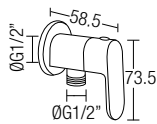

1308
Angle Valve
• Brass • Chrome