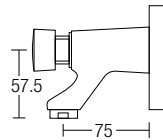

D-011

Time Delay Wall Bib Tap
• Brass • Chrome