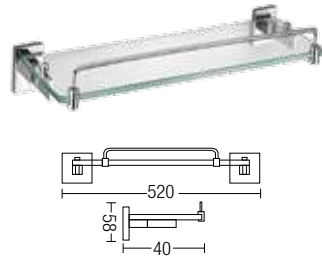

7505
Soap Plate Holder
• Brass • Chrome

7509
Single Clothes Hook
• Brass • Chrome

7505A
Soap Dish
• Brass • Chrome

7506
Single Tumble Holder
• Brass • Chrome

7507
Toilet Paper Holder
• Brass • Chrome

34800
Double Glass Shelf
• Brass • Chrome