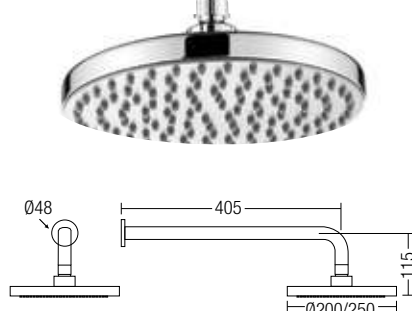

7001-B (10")
Brass Rain Shower Head
• Brass • Chrome

7004-B (8")
Brass Rain Shower Head
• Brass • Chrome

7006-B (10")
Brass Rain Shower Head
• Brass • Chrome

1022H (6")
ABS Rain Shower Head
• ABS • Chrome