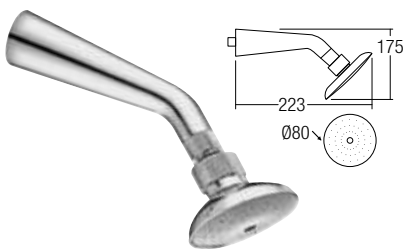

FIXED SHOWER HEAD Series

SAVONA

1603
1-Function Fixed Shower Head
• ABS • Chrome