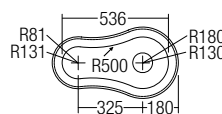

6368

Stainless Steel Squatting Pan
Without integral Foot Rest
• Stainless Steel • Hairline