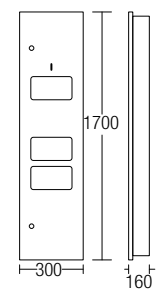

CD-603
Aluminium Alloy Casing
Hand Dryer