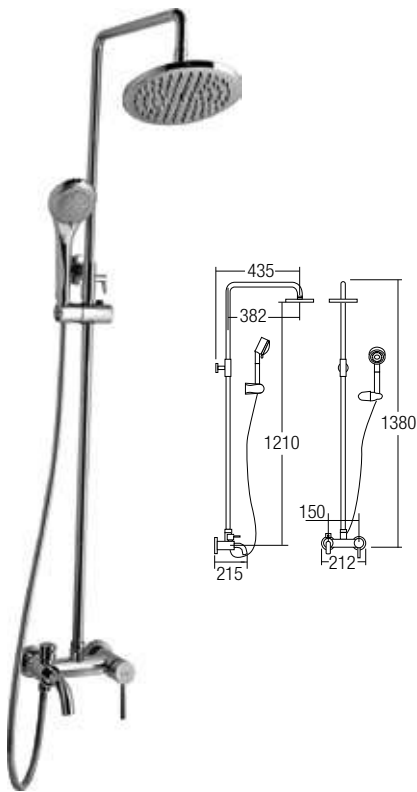

HS 10

Brass Floor Standing Shower Rail Set
• Brass • Chrome

HS 11

Brass Floor Standing Shower Rail Set
• Brass • Chrome

HS 99A

Brass Floor Standing Shower Rail Set
• Brass • Chrome

SHOWER MIXER Series

026004
5 Hole Bath / Shower Mixer
• Brass • Chrome

02755
5 Hole Bath / Shower Mixer
• Brass • Chrome

02832
5 Hole Bath / Shower Mixer
• Brass • Chrome

BATH SPOUT Series - Accessories

932
Bath Spout
• Brass • Chrome

T001
Bath Spout
• Brass • Chrome

T008
Bath Spout
• Brass • Chrome

502
Bath Spout
• Brass • Chrome

The Conceptual photo above, is for visual effect only.

5008
Shower Panel Set With Bath Shower Mixer
• Brass • Chrome

6008
Shower Panel Set With Bath Shower Mixer
• Brass • Chrome