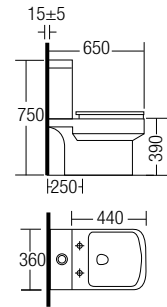

C-627

Wash Down One Piece Water Closet

- Size: 680 x 380 x 770 mm
- S-Trap: 300mm
- TF4935WDI-DF1 3/6L Dual Flush Internal Fittings
- SC627 Medium Duty Soft Closing Seat & Cover
- WCOSCQLY Straight Outlet Connector
- FXB3 2 Nos Fixing Bolts

C-629

Washdown One Piece Water Closet

- Size : 650 x 360 x 750 mm
- S-Trap 250mm
- TF4935WDI-DF1 3/6L Dual Flush Internal Fittings
- SC629 Medium Duty Soft Closing Seat & Cover
- WCOSCQLY Straight Outlet Connector
- FXB3 2 Nos Fixing Bolts