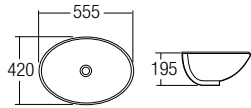

L-406

Semi-Recessed Countertop Basin
515 x 500 x 165mm

L-406A

Semi-Recessed Countertop Basin
520 x 430 x 160mm

L-414J

Semi-Recessed Countertop Basin
610 x 430 x 170mm

L-422

Semi-Recessed Countertop Basin
440 x 440 x 180mm

L-809

Semi-Recessed Countertop Basin
480 x 370 x 130mm

L-810

Semi-Recessed Countertop Basin
440 x 440 x 170mm

L-909

Cabinet Basin Mounting Above Cabinet
500 x 425 x 165mm

UNDER COUNTER BASIN Series

zeila®

L-306

Under Counter Basin
555 x 420 x 195mm

L-308

Under Counter Basin
520 x 390 x 170mm

VANITY TOP BASIN Series

zeila®

L-3300

Vanity Top Basin
520 x 420 x 195mm