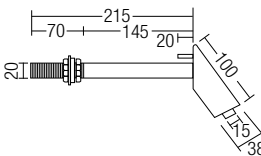

Z-16

Urinal Metal Spud
 • Stainless Steel • Chrome

FLUSH VALVE ANTI VANDALISM PRODUCTS Series

CFC-2100

Concealed Time Delay
 Flush Valve
 • Brass • Chrome

CFC-3100

Concealed Time
 Delay WC Flush Valve
 • Brass • Chrome