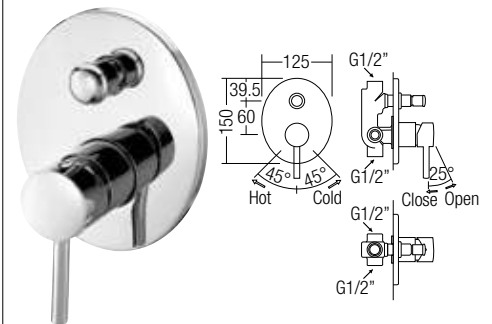

BM-S610
Concealed Bath-Shower Mixer With Diverter
• Brass • Chrome