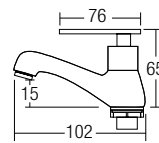

22014-F10

Basin Pillar Tap
• Brass • Chrome