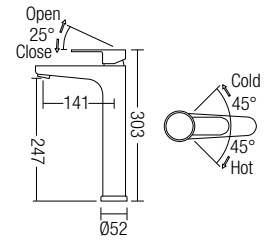

KC-19501H

Tall Basin Mixer
• Brass • Chrome