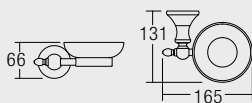

SVBA-35805
Soap Plate Holder
• Brass • Black Bronze