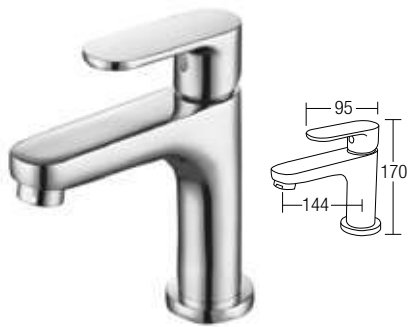

CM 3233
Basin Pillar Tap
• Brass • Chrome

CM 3244
Basin Pillar Tap
• Brass • Chrome

CM 79001
Single Level Basin Cold Tap
• Brass • Chrome