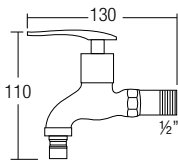

21037-F10

Hose Bib Tap
• Brass • Chrome