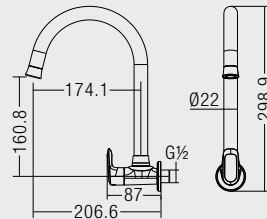

SVMX-90201
Pillar Kitchen Sink Mixer
• Brass • Black Bronze

SVFC-9058C
Pillar Kitchen Sink Tap
• Brass • Black Bronze