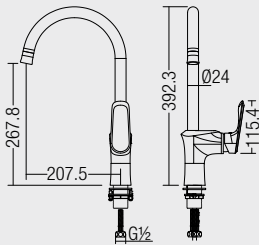

SVMX-90201
Pillar Kitchen Sink Mixer
• Brass • Black Bronze