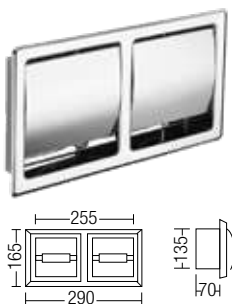

V-192S
Recessed Paper Holder
• SUS304 • Hairline