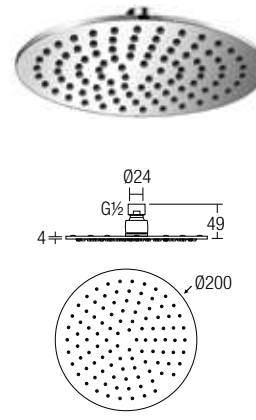

7004-B (8")
Brass Rain Shower Head
• Brass • Chrome