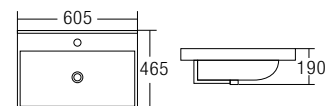

- Single Flush Push Button Fittings
- Completed with Flush Pipe & Rubber Spud

L-400
Countertop Basin
525 x 420 x 165mm

L-400A
Countertop Basin
610 x 460 x 180mm

L-401B
Countertop Basin
460 x 460 x 150mm

L-407
Countertop Basin
505 x 355 x 130mm

L-408
Countertop Basin
480 x 375 x 130mm

L-410B
Countertop Basin
470 x 470 x 165mm

L-411A
Countertop Basin
420 x 420 x 170mm

L-412
Countertop Basin
635 x 420 x 150mm

L-415
Countertop Basin
465 x 465 x 160mm

L-416
Countertop Basin
470 x 470 x 160mm

L-417
Countertop Basin
460 x 460 x 180mm

L-420
Countertop Basin
605 x 465 x 190mm

L-421
Countertop Basin
580 x 380 x 160mm

L-433C
Countertop Basin
590 x 390 x 135mm