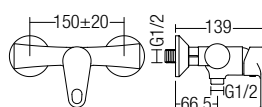

KL-3202
Exposed Shower Mixer
• Brass • Chrome