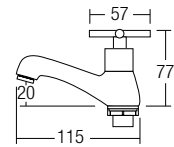

22014-T7

Basin Pillar Tap
• Brass • Chrome