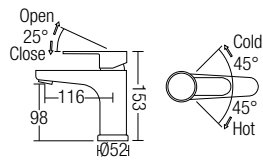

KC-19501

Basin Mixer
• Brass • Chrome