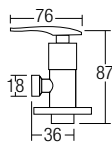

22016-F10

Elongated Basin Pillar Tap
• Brass • Chrome

61012-F10

Wall Sink Tap
• Brass • Chrome

62012-F10

Pillar Sink Tap
• Brass • Chrome

63012-F10

Ablution Tap
• Brass • Chrome