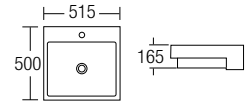

L-416
Countertop Basin
470 x 470 x 160mm

L-417
Countertop Basin
460 x 460 x 180mm

L-420
Countertop Basin
605 x 465 x 190mm

L-421
Countertop Basin
580 x 380 x 160mm

L-433C
Countertop Basin
590 x 390 x 135mm

L-434
Countertop Basin
595 x 400 x 145mm

L-435
Countertop Basin
490 x 490 x 130mm

L-436
Countertop Basin
560 x 455 x 130mm

L-405

Semi-Recessed Countertop Basin
435 x 485 x 155mm

L-405A

Semi-Recessed Countertop Basin
410 x 410 x 150mm