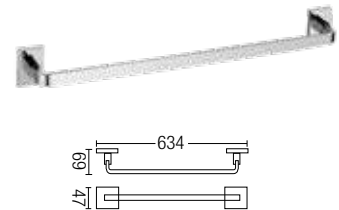

34803
Single Towel Bar
• Brass • Chrome