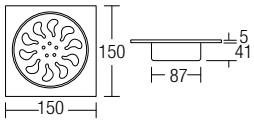

PVC150
PVC Floor Trap
(150 x 150mm)
• PVC • White

PVC100
PVC Floor Trap
(100 x 100mm)
• PVC • White

JP160
Stainless Steel Floor Trap
(150 x 150mm)
• Stainless Steel • Hairline

JP158
Tile Floor Trap
(130 x 130mm)
• Stainless Steel • Hairline