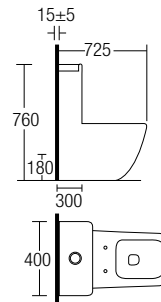

C-627

Wash Down One Piece Water Closet

- Size: 680 x 380 x 770 mm
- S-Trap: 300mm
- TF4935WDI-DF1 3/6L Dual Flush Internal Fittings
- SC627 Medium Duty Soft Closing Seat & Cover
- WCOSCQLY Straight Outlet Connector
- FXB3 2 Nos Fixing Bolts