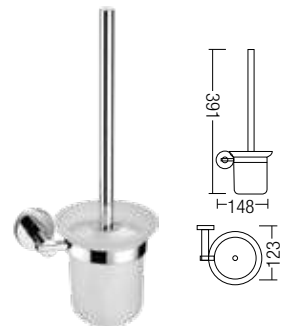

5104
Double Towel Bar
• Brass • Chrome

5105
Soap Plate Holder
• Brass • Chrome

5105A
Soap Basket
• Brass • Chrome

5107
Toilet Paper Holder
• Brass • Chrome

5108
Towel Ring
• Brass • Chrome

5109
Double Clothes Hook
• Brass • Chrome

5110
Single Clothes Hook
• Brass • Chrome

5113
Liquid Soap Dispenser
• Brass • Chrome

5106
Single Tumbler Holder
• Brass • Chrome

5114
Double Tumblers Holder
• Brass • Chrome

5111
Toilet Brush Holder
• Brass • Chrome