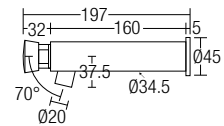

D-028A

Time Delay Wall Bib Tap
• Brass • Chrome