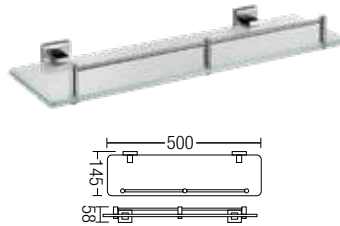

2313
Liquid Soap Dispenser
• Stainless Steel • Hairline

2306
Single Tumbler Holder
• Stainless Steel • Hairline

2314
Double Tumblers Holder
• Stainless Steel • Hairline

2600
Double Glass Shelf
• Stainless Steel • Hairline