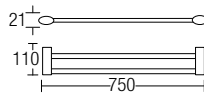

7504
Double Towel Bar
• Brass • Chrome