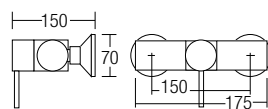

BM-1102
Exposed Shower Mixer
• Brass • Chrome