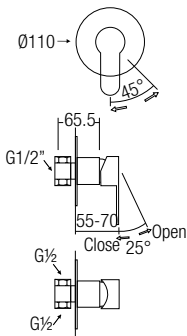

KC-S609P-CW

Concealed Cold Water Shower
• Brass • Chrome

KC-S609-CW

Concealed Cold Water Shower
• Brass • Chrome