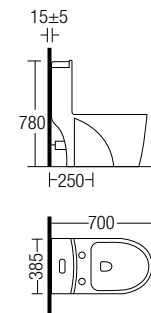

C-629

Washdown One Piece Water Closet

- Size : 650 x 360 x 750 mm
- S-Trap 250mm
- TF4935WDI-DF1 3/6L Dual Flush Internal Fittings
- SC629 Medium Duty Soft Closing Seat & Cover
- WCOSCQLY Straight Outlet Connector
- FXB3 2 Nos Fixing Bolts

C-630

Wash Down One Piece Water Closet

- Size : 680 x 390 x 700mm
- S-Trap 250mm / P-Trap 180m
- TF4935WDI-DF1 3/6L Dual Flush Internal Fittings
- SC630 Medium Duty Soft Closing Seat & Cover
- WCOSCQLY Straight Outlet Connector
- FXB3 2 Nos Fixing Bolts

C-636

Wash Down One Piece Water Closet

- Size: 700 x 385 x 780 mm
- S-Trap: 250mm / P-Trap 180m
- TF4935WDI-DF1 3/6L Dual Flush Internal Fittings
- SC636 Medium Duty Soft Closing Seat & Cover
- WCOSCQLY Straight Outlet Connector
- FXB3 2 Nos Fixing Bolts

C-643

Wash Down One Piece Water Closet

- Size: 710 x 365 x 715 mm
- S-Trap: 250mm
- TF4935WDI-DF1 3/6L Dual Flush Internal Fittings
- SC643 Medium Duty Soft Closing Seat & Cover
- WCOSCQLY Straight Outlet Connector
- FXB3 2 Nos Fixing Bolts