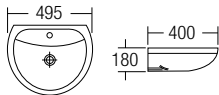

L-211

Wall Hung Basin
495 x 400 x 180mm