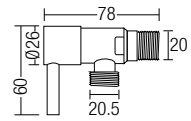

JPF40

Brass CP Heavy Duty Hand Spray Bidet
• Brass • Chrome

JP1144

Brass CP Angle Valve With Bidet Nozzle
• Brass • Chrome

JPF34

Brass CP Bidet Nozzle
• Brass • Chrome

1302
Angle Valve
• Brass • Chrome

1303
Angle Valve
• Brass • Chrome