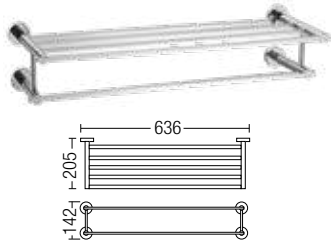

2611
Toilet Brush Holder
• Stainless Steel • Hairline

5100
Double Glass Shelf
• Brass • Chrome

5112
Glass Shelf
• Brass • Chrome

5103
Single Tower Bar
• Brass • Chrome

5101
Tower Shelf
• Brass • Chrome

5102
Tower Rack With Bar
• Brass • Chrome