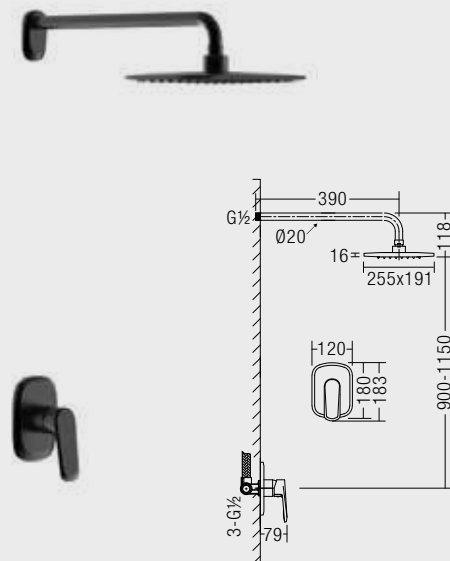

SVFC-90110

Two Way Bib Tap with Hand Spray Bidet Set
• Brass • Black Bronze

SVMX-9030

Shower Panel Set with Shower Mixer
• Brass • Black Bronze

SVMX-90216

Shower Set With Shower Mixer & Hand Shower
• Brass • Black Bronze