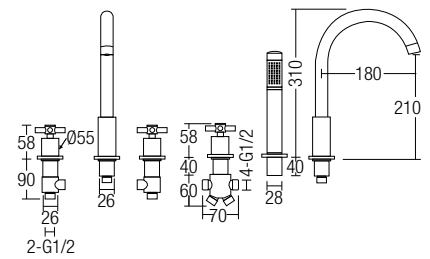

SHOWER MIXER Series

026004
5 Hole Bath / Shower Mixer
• Brass • Chrome

BATH SPOUT Series - Accessories