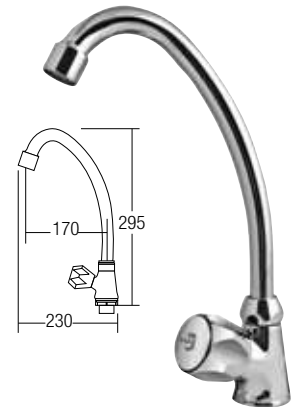

21013-E1

Wall Bib Tap
• Brass • Chrome

21014-E1

Two Way Bib Tap
• Brass • Chrome

21037-E1

Hose Bib Tap
• Brass • Chrome

22014-E1

Basin Pillar Tap
• Brass • Chrome

22016-E1

Elongated Basin Pillar Tap
• Brass • Chrome

22007-E1

Angle Valve
• Brass • Chrome

61012-E1

Wall Sink Tap
• Brass • Chrome

62012-E1

Pillar Sink Tap
• Brass • Chrome