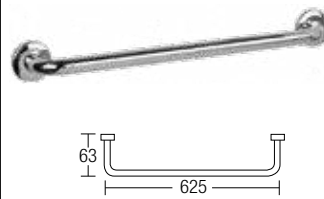

V-052
Towel Holder
• Stainless Steel • Chrome

V-03
Towel Holder
• Stainless Steel • Chrome

V-08R
Straight Grab Bar
• Stainless Steel • Hairline

TX-101C
Swing Grab Bar
• Stainless Steel • Hairline

TX-1082A
Grab Bar
• Stainless Steel • Hairline