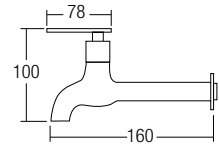

22007-F10

Angle valve
• Brass • Chrome

22029QT-F10

1/2" Stop Valve
• Brass • Chrome

22039QT-F10

3/4" Stop Valve
• Brass • Chrome

21013-F11

Wall Bib Tap
• Brass • Chrome