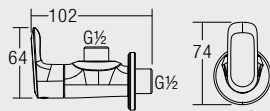

SVAV-9056

Angle Valve
• Brass • Black Bronze