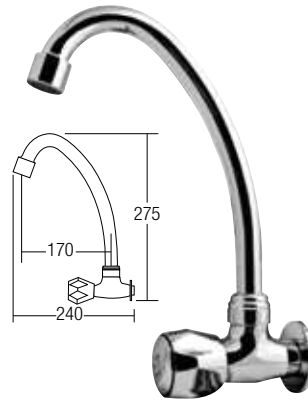

21013-E1

Wall Bib Tap
• Brass • Chrome

21014-E1

Two Way Bib Tap
• Brass • Chrome

21037-E1

Hose Bib Tap
• Brass • Chrome

22014-E1

Basin Pillar Tap
• Brass • Chrome

22016-E1

Elongated Basin Pillar Tap
• Brass • Chrome

22007-E1

Angle Valve
• Brass • Chrome

61012-E1

Wall Sink Tap
• Brass • Chrome

62012-E1

Pillar Sink Tap
• Brass • Chrome