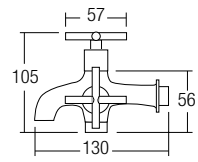

21014-T7

Two Way Bib Tap
• Brass • Chrome