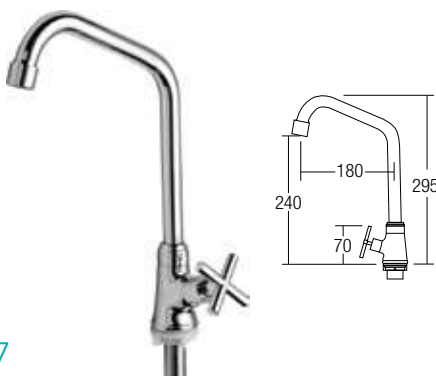

2358A-T7
Pillar Sink Tap
• Brass • Chrome