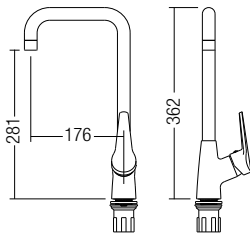

KL-3205
Pillar Sink Mixer
• Brass • Chrome