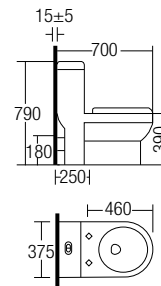

C-615

Wash Down One Piece Water Closet

- Size: 660 x 380 x 715mm
- S-Trap: 250mm
- TF4935WDI-DF1 3/6L Dual Flush Internal Fittings
- SC615 Medium Duty Soft Closing Seat & Cover
- WCOSCQLY Straight Outlet Connector
- FXB3 2 Nos Fixing Bolts

C-621S

Wash Down One Piece Water Closet

- Size: 700 x 375 x 790mm
- S-Trap: 250mm / P-Trap: 180mm
- TF4935WDI-DF1 3/6L Dual Flush Internal Fittings
- SC621 Medium Duty Soft Closing Seat & Cover
- WCOSCQLY Straight Outlet Connector
- FXB3 2 Nos Fixing Bolts