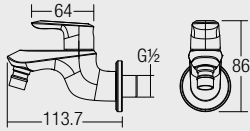

SVFC-9051

Hose Bib Tap
• Brass • Black Bronze