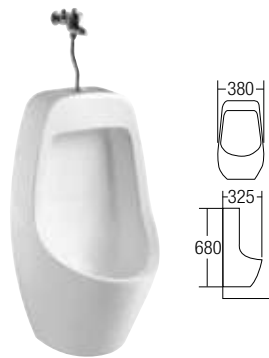

HP-2
Half Pedestal
300 x 220 x 320mm

FP-1
Full Pedestal
690 x 160 x 195mm

FP-1S
Full Pedestal
680 x 165 x 165mm

STAND ALONE / PEDESTAL BASIN Series

PB-900
Stand-Alone Basin
535 x 525 x 840mm

PB-901
Stand-Alone Basin
520 x 450 x 850mm

PB-902
Stand-Alone Basin
460 x 460 x 970mm

PB-904
Stand-Alone Basin
650 x 450 x 820mm

PB-907
Stand-Alone Basin
365 x 365 x 850mm

PB-908
Stand-Alone Basin
330 x 325 x 835mm

U-508

Wall Hung Urinal (Top Inlet)

- 340 x 315 x 545mm
- Ceramic Waste
- HG-1 - 1 pairs Hanger with Screw and Plug
- EPB-1 - 1 pairs Expansion Bolts
- URS-1 - Urinal Rubber Spud

U-501

Wall Hung Urinal (Top Inlet)

- 380 x 325 x 680mm
- Ceramic Waste
- HG-1 - 1 pairs Hanger with Screw and Plug
- EPB-1 - 1 pairs Expansion Bolts
- URS-1 - Urinal Rubber Spud