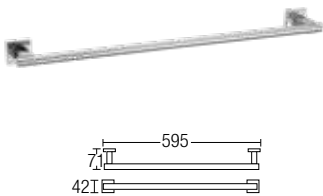

2612
Glass Shelf
• Stainless Steel • Hairline

2605A
Soap Plate Holder
• Stainless Steel • Hairline