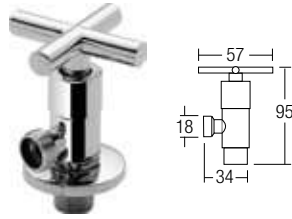

3/4" Stop Valve
• Brass • Chrome

22049-T7

1" Stop Valve
• Brass • Chrome

CM3255-T7
Basin Cold Tap
• Brass • Chrome

22007-T7
Angle Valve
• Brass • Chrome

63012-T7
Ablution Tap
• Brass • Chrome

61012-T7
Wall Sink Tap
• Brass • Chrome