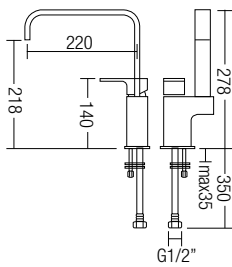

VM-5105
Pillar Sink Mixer
• Brass • Chrome