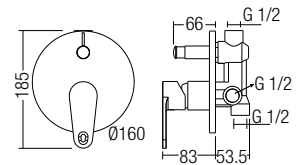

KL-3210
Concealed Bath Shower Mixer With Diverter
• Brass • Chrome