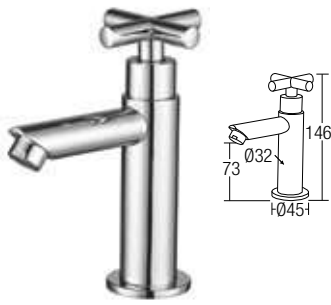

CM3255-T7
Basin Cold Tap
• Brass • Chrome