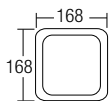

HANDICAPPED BASIN Series

zeila®

L-2007

Handicapped Basin
540 x 528 x 280mm

L-6364

Handicapped Basin
610 x 520 x 195mm

L-201

Wall Hung Basin
560 x 440 x 205mm

L-202

Wall Hung Basin
440 x 355 x 170mm

L-207

Wall Hung Basin
540 x 470 x 195mm

L-211

Wall Hung Basin
495 x 400 x 180mm

L-800

Wall Hung Basin
500 x 455 x 210mm

L-701

Wall Hung Basin
470 x 385 x 405mm

L-703

Wall Hung Basin
610 x 430 x 390mm

L-230

Wall Hung Basin
555 x 445 x 410mm

H-10
Semi-Recessed Paper Holder
168 x 168mm

H-20
Semi-Recessed Soap Dish
168 x 168mm

HP-2
Half Pedestal
300 x 220 x 320mm

FP-1
Full Pedestal
690 x 160 x 195mm

FP-1S
Full Pedestal
680 x 165 x 165mm

STAND ALONE / PEDESTAL BASIN Series

PB-900
Stand-Alone Basin
535 x 525 x 840mm

PB-901
Stand-Alone Basin
520 x 450 x 850mm