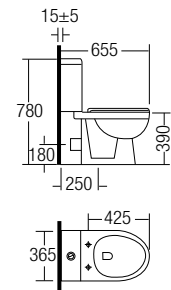

C-207P

Back To Wall Wash Down Water Closet

- Size : 570 x 360 x 415mm
- P-Trap 180mm
- Medium Duty Soft Closing Seat and Cover
- WCOSCQLY Straight Outlet Connector
- FXB3 2 Nos Fixing Bolts

C-100S / C-100P

Washdown Two Piece Water Closet

- Size: 640 x 370 x 775 mm
- S-Trap 200mm / P-Trap 180mm
- B-C100S / B-C100P Bowl only
- T511 Cistern & Lid
- TF411C 3/6L Dual Flush Internal Fittings
- SC100 Medium Duty Soft Closing Seat and Cover
- WCOSCQLY Straight Outlet Connector
- FXB1 2 Nos Fixing Bolts

C-101S / C-101P

Washdown Two Piece Water Closet

- Size : 655 x 365 x 780 mm
- S-Trap 250mm / P-Trap 180mm
- B-C101S / B-C101P Bowl only
- T611 Cistern & Lid
- TF411C 3/6L Dual Flush Internal Fittings
- SC101 Medium Duty Soft Closing Seat and Cover
- WCOSCQLY Straight Outlet Connector
- FXB1 2 Nos Fixing Bolts

C-103

Washdown Two Piece Water Closet

- Size : 705 x 400 x 810 mm
- S-Trap 270mm / P-Trap 180mm
- B-C103S / B-C103P Bowl only
- T103 Cistern & Lid
- TF411C 3/6L Dual Flush Internal Fittings
- SC103 Medium Duty Soft Closing Seat and Cover
- WCOSCQLY Straight Outlet Connector
- FXB1 2 Nos Fixing Bolts