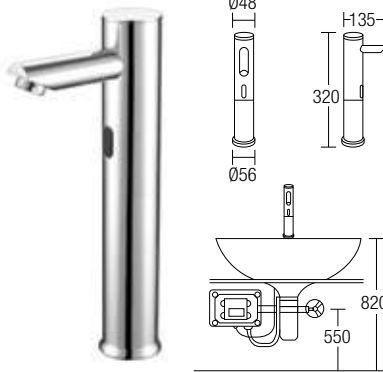

1304
Angle Valve
• Brass • Chrome

1305
Angle Valve
• Brass • Chrome

1308
Angle Valve
• Brass • Chrome

1309
Angle Valve
• Brass • Chrome

1311
Angle Valve With Holder
• Brass • Chrome

5006
Wall Bib Tap
• Brass • Chrome

5007
Two Way Bib Tap
• Brass • Chrome

D-022

Time Delay Pillar Tap
• Brass • Chrome

D-011

Time Delay Wall Bib Tap
• Brass • Chrome

D-088A

Time Delay Pillar Tap
• Brass • Chrome

IL-6118

Sensor Basin Pillar Tap
• Brass • Chrome

IL-6009

Sensor Tall Basin Pillar Tap
• Brass • Chrome

D-028A

Time Delay Wall Bib Tap
• Brass • Chrome

Exposed Installation

Concealed Installation

IL-1766A