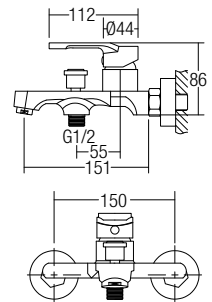

SL-2104

Exposed Bath Shower Mixer With Diverter
• Brass • Chrome