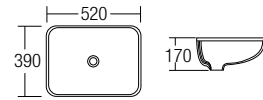

L-406

Semi-Recessed Countertop Basin
515 x 500 x 165mm

L-406A

Semi-Recessed Countertop Basin
520 x 430 x 160mm

L-414J

Semi-Recessed Countertop Basin
610 x 430 x 170mm

L-422

Semi-Recessed Countertop Basin
440 x 440 x 180mm

L-809

Semi-Recessed Countertop Basin
480 x 370 x 130mm

L-810

Semi-Recessed Countertop Basin
440 x 440 x 170mm

L-909

Cabinet Basin Mounting Above Cabinet
500 x 425 x 165mm

UNDER COUNTER BASIN Series

zeila®

L-306

Under Counter Basin
555 x 420 x 195mm

L-308

Under Counter Basin
520 x 390 x 170mm

VANITY TOP BASIN Series

zeila®

L-3300

Vanity Top Basin
520 x 420 x 195mm