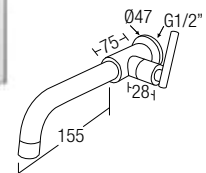

2012-F9

Wall Mounted Basin Tap
• Brass • Chrome