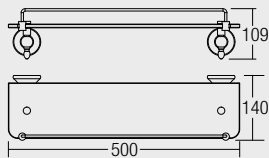

SVMX-90316

Exposed Bath Shower - Mixer
• Brass • Black Bronze

SVBA-35812

Single Glass Shelf
• Brass • Black Bronze