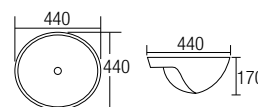

L-810

Semi-Recessed Countertop Basin
440 x 440 x 170mm