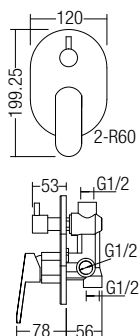

KW-2610

Concealed Bath Shower
Mixer With Diverter
• Brass • Chrome