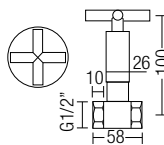

22029-T7

1/2" Stop Valve
• Brass • Chrome