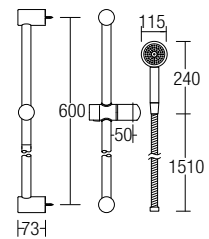

P 1081-X

Shower Rail with 1-function Hand Shower
• Stainless Steel • Chrome