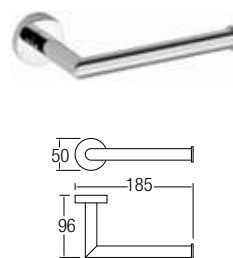

T-1012
Soap Holder
• Stainless Steel • Chrome

T-1013
Ashtray
• Stainless Steel • Chrome

JN-822
Toilet Paper Holder
• Stainless Steel • Chrome

3107A
Toilet Paper Holder
• Brass • Chrome

T-1811A
Liquid Soap Dispenser
Table Type
• Stainless Steel • Hairline