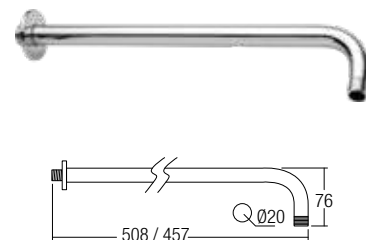

GB008-1C
Vertical Shower Arm (15")
• Brass • Chrome

GB009-1C
Vertical Shower Arm (12")
• Brass • Chrome