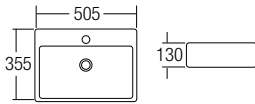

- Single Flush Push Button Fittings
- Completed with Flush Pipe & Rubber Spud

L-400
Countertop Basin
525 x 420 x 165mm

L-400A
Countertop Basin
610 x 460 x 180mm

L-401B
Countertop Basin
460 x 460 x 150mm

L-407
Countertop Basin
505 x 355 x 130mm

L-408
Countertop Basin
480 x 375 x 130mm

L-410B
Countertop Basin
470 x 470 x 165mm

L-411A
Countertop Basin
420 x 420 x 170mm

L-412
Countertop Basin
635 x 420 x 150mm

L-415
Countertop Basin
465 x 465 x 160mm