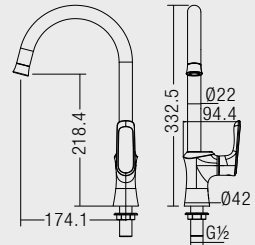

SVFC-9058C
Pillar Kitchen Sink Tap
• Brass • Black Bronze