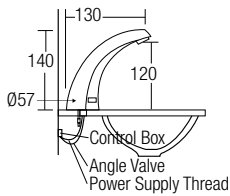

5007
Two Way Bib Tap
• Brass • Chrome

D-022

Time Delay Pillar Tap
• Brass • Chrome

D-011

Time Delay Wall Bib Tap
• Brass • Chrome

D-088A

Time Delay Pillar Tap
• Brass • Chrome

IL-6118