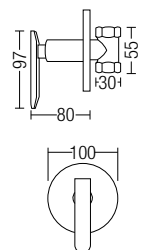

22016-F11

Elongated Basin Pillar Tap
• Brass • Chrome

22029QT-F11

1/2" Stop Valve
• Brass • Chrome

22039QT-F11

3/4" Stop Valve
• Brass • Chrome

22029BF-QT-F11B

3/4" Stop Valve
• Brass • Chrome