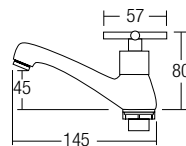

22016-T7

Elongated Basin Pillar Tap
• Brass • Chrome