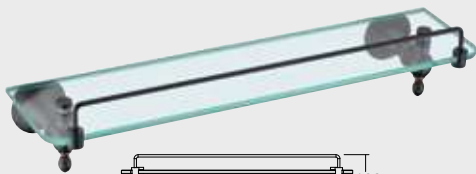

SVMX-90316

Exposed Bath Shower - Mixer
• Brass • Black Bronze

SVBA-35812

Single Glass Shelf
• Brass • Black Bronze