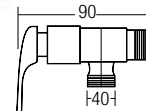

1304
Angle Valve
• Brass • Chrome

1305
Angle Valve
• Brass • Chrome

1308
Angle Valve
• Brass • Chrome

1309
Angle Valve
• Brass • Chrome

1311
Angle Valve With Holder
• Brass • Chrome

5006
Wall Bib Tap
• Brass • Chrome