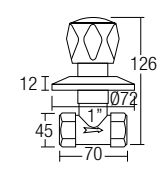

22049-E1

1" Stop Valve
• Brass • Chrome