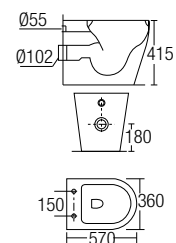

C-203P

Wall Hung Water Closet

- Size : 580 x 395 x 380 mm
- SC203 Medium Duty Seat and Cover
- WHB100 Wall Hung Mounting Brackets
- WCOSCQLY Straight Outlet Connector

C-204P

Wall Hung Water Closet

- Size: 570 x 360 x 355 mm
- SC204 Medium Duty Seat and Cover
- WHB100 Wall Hung Mounting Brackets
- WCOSCQLY Straight Outlet Connector

C-207P

Back To Wall Wash Down Water Closet

- Size : 570 x 360 x 415mm
- P-Trap 180mm
- Medium Duty Soft Closing Seat and Cover
- WCOSCQLY Straight Outlet Connector
- FXB3 2 Nos Fixing Bolts

C-100S / C-100P

Washdown Two Piece Water Closet

- Size: 640 x 370 x 775 mm
- S-Trap 200mm / P-Trap 180mm
- B-C100S / B-C100P Bowl only
- T511 Cistern & Lid
- TF411C 3/6L Dual Flush Internal Fittings
- SC100 Medium Duty Soft Closing Seat and Cover
- WCOSCQLY Straight Outlet Connector
- FXB1 2 Nos Fixing Bolts