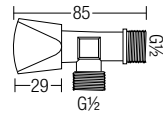

JPF40

Brass CP Heavy Duty Hand Spray Bidet
• Brass • Chrome

JP1144

Brass CP Angle Valve With Bidet Nozzle
• Brass • Chrome

JPF34

Brass CP Bidet Nozzle
• Brass • Chrome

1302
Angle Valve
• Brass • Chrome

1303
Angle Valve
• Brass • Chrome