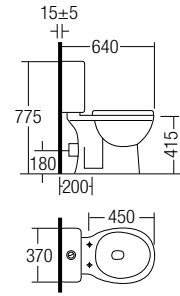

C-203P

Wall Hung Water Closet

- Size : 580 x 395 x 380 mm
- SC203 Medium Duty Seat and Cover
- WHB100 Wall Hung Mounting Brackets
- WCOSCQLY Straight Outlet Connector

C-204P

Wall Hung Water Closet

- Size: 570 x 360 x 355 mm
- SC204 Medium Duty Seat and Cover
- WHB100 Wall Hung Mounting Brackets
- WCOSCQLY Straight Outlet Connector

C-207P

Back To Wall Wash Down Water Closet

- Size : 570 x 360 x 415mm
- P-Trap 180mm
- Medium Duty Soft Closing Seat and Cover
- WCOSCQLY Straight Outlet Connector
- FXB3 2 Nos Fixing Bolts

C-100S / C-100P

Washdown Two Piece Water Closet

- Size: 640 x 370 x 775 mm
- S-Trap 200mm / P-Trap 180mm
- B-C100S / B-C100P Bowl only
- T511 Cistern & Lid
- TF411C 3/6L Dual Flush Internal Fittings
- SC100 Medium Duty Soft Closing Seat and Cover
- WCOSCQLY Straight Outlet Connector
- FXB1 2 Nos Fixing Bolts

C-101S / C-101P

Washdown Two Piece Water Closet

- Size : 655 x 365 x 780 mm
- S-Trap 250mm / P-Trap 180mm
- B-C101S / B-C101P Bowl only
- T611 Cistern & Lid
- TF411C 3/6L Dual Flush Internal Fittings
- SC101 Medium Duty Soft Closing Seat and Cover
- WCOSCQLY Straight Outlet Connector
- FXB1 2 Nos Fixing Bolts