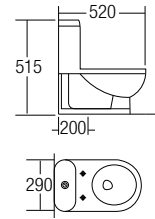

C-636

Wash Down One Piece Water Closet

- Size: 700 x 385 x 780 mm
- S-Trap: 250mm / P-Trap 180m
- TF4935WDI-DF1 3/6L Dual Flush Internal Fittings
- SC636 Medium Duty Soft Closing Seat & Cover
- WCOSCQLY Straight Outlet Connector
- FXB3 2 Nos Fixing Bolts

C-643

Wash Down One Piece Water Closet

- Size: 710 x 365 x 715 mm
- S-Trap: 250mm
- TF4935WDI-DF1 3/6L Dual Flush Internal Fittings
- SC643 Medium Duty Soft Closing Seat & Cover
- WCOSCQLY Straight Outlet Connector
- FXB3 2 Nos Fixing Bolts

C-1607

Siphonic One-piece Water Closet (Children)

- Size: 520 x 290 x 515 mm
- S-Trap: 200mm
- Cistern Internal Fittings - Dual Flush
- SC1607 Medium Duty Soft Closing Seat & Cover
- FC01 PVC Flange Outlet Connector
- FXB3 2 Nos Fixing Bolts

C-203P

Wall Hung Water Closet

- Size : 580 x 395 x 380 mm
- SC203 Medium Duty Seat and Cover
- WHB100 Wall Hung Mounting Brackets
- WCOSCQLY Straight Outlet Connector

C-204P

Wall Hung Water Closet

- Size: 570 x 360 x 355 mm
- SC204 Medium Duty Seat and Cover
- WHB100 Wall Hung Mounting Brackets
- WCOSCQLY Straight Outlet Connector