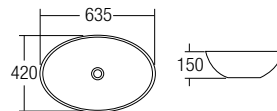

- Single Flush Push Button Fittings
- Completed with Flush Pipe & Rubber Spud

L-400
Countertop Basin
525 x 420 x 165mm

L-400A
Countertop Basin
610 x 460 x 180mm

L-401B
Countertop Basin
460 x 460 x 150mm

L-407
Countertop Basin
505 x 355 x 130mm

L-408
Countertop Basin
480 x 375 x 130mm

L-410B
Countertop Basin
470 x 470 x 165mm

L-411A
Countertop Basin
420 x 420 x 170mm

L-412
Countertop Basin
635 x 420 x 150mm

L-415
Countertop Basin
465 x 465 x 160mm