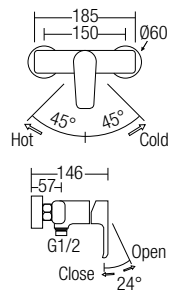

DB-1105
Exposed Shower Mixer
• Brass • Chrome