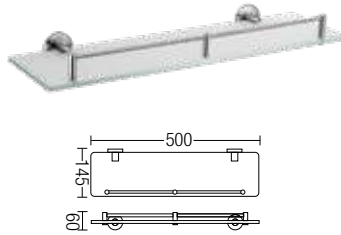

VS-003

Brass Anti-Vandal
 Floor Trap With Screw
 • Brass • Chrome

2300
Double Glass Shelf
• Stainless Steel • Hairline

2312
Glass Shelf
• Stainless Steel • Hairline

2303-24 / 2303-28
Single Towel Bar
• Stainless Steel • Hairline