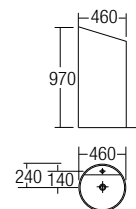

HP-2
Half Pedestal
300 x 220 x 320mm

FP-1
Full Pedestal
690 x 160 x 195mm

FP-1S
Full Pedestal
680 x 165 x 165mm

STAND ALONE / PEDESTAL BASIN Series

PB-900
Stand-Alone Basin
535 x 525 x 840mm

PB-901
Stand-Alone Basin
520 x 450 x 850mm