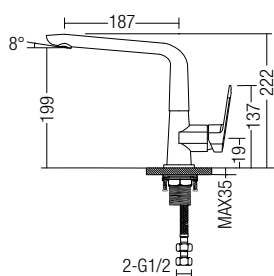

KW-2605

Pillar Sink Mixer
• Brass • Chrome