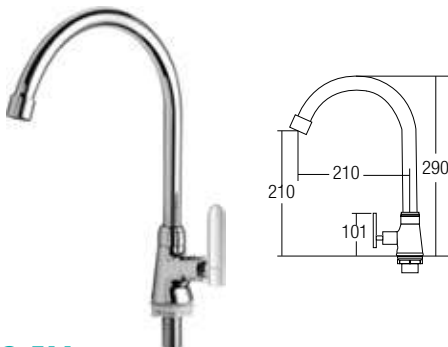

3658C-F11
Pillar Sink Tap
• Brass • Chrome