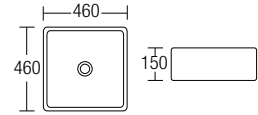

- Single Flush Push Button Fittings
- Completed with Flush Pipe & Rubber Spud

L-400
Countertop Basin
525 x 420 x 165mm

L-400A
Countertop Basin
610 x 460 x 180mm

L-401B
Countertop Basin
460 x 460 x 150mm

L-407
Countertop Basin
505 x 355 x 130mm

L-408
Countertop Basin
480 x 375 x 130mm

L-410B
Countertop Basin
470 x 470 x 165mm

L-411A
Countertop Basin
420 x 420 x 170mm

L-412
Countertop Basin
635 x 420 x 150mm

L-415
Countertop Basin
465 x 465 x 160mm