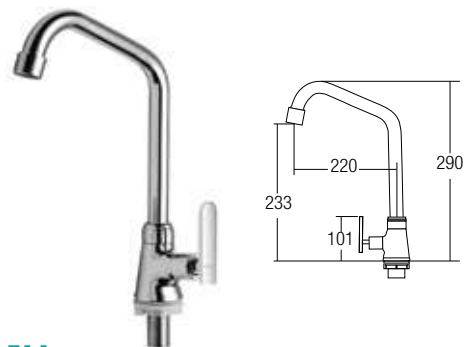

3657C-F11
Wall Sink Tap
• Brass • Chrome

3657A-F11
Wall Sink Tap
• Brass • Chrome

62012-F11
Pillar Sink Tap
• Brass • Chrome

3658C-F11
Pillar Sink Tap
• Brass • Chrome

3658A-F11
Pillar Sink Tap
• Brass • Chrome