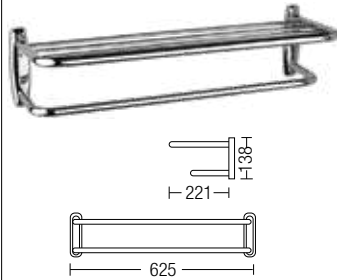

V-052
Towel Holder
• Stainless Steel • Chrome

V-03
Towel Holder
• Stainless Steel • Chrome

V-08R
Straight Grab Bar
• Stainless Steel • Hairline

TX-101C
Swing Grab Bar
• Stainless Steel • Hairline

TX-1082A
Grab Bar
• Stainless Steel • Hairline