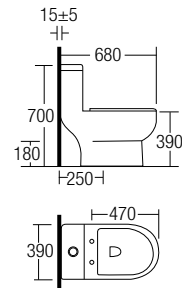

C-627

Wash Down One Piece Water Closet

- Size: 680 x 380 x 770 mm
- S-Trap: 300mm
- TF4935WDI-DF1 3/6L Dual Flush Internal Fittings
- SC627 Medium Duty Soft Closing Seat & Cover
- WCOSCQLY Straight Outlet Connector
- FXB3 2 Nos Fixing Bolts

C-629

Washdown One Piece Water Closet

- Size : 650 x 360 x 750 mm
- S-Trap 250mm
- TF4935WDI-DF1 3/6L Dual Flush Internal Fittings
- SC629 Medium Duty Soft Closing Seat & Cover
- WCOSCQLY Straight Outlet Connector
- FXB3 2 Nos Fixing Bolts

C-630

Wash Down One Piece Water Closet

- Size : 680 x 390 x 700mm
- S-Trap 250mm / P-Trap 180m
- TF4935WDI-DF1 3/6L Dual Flush Internal Fittings
- SC630 Medium Duty Soft Closing Seat & Cover
- WCOSCQLY Straight Outlet Connector
- FXB3 2 Nos Fixing Bolts