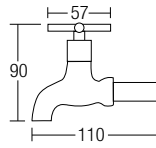

21013-T7

Wall Bib Tap
• Brass • Chrome