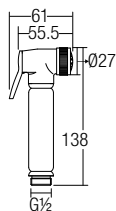

JP 440

Brass CP Heavy Duty Hand Spray Bidet
• Brass • Chrome