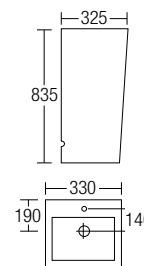

HP-2
Half Pedestal
300 x 220 x 320mm

STAND ALONE / PEDESTAL BASIN Series

PB-902
Stand-Alone Basin
460 x 460 x 970mm