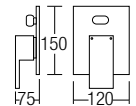

VM-4910
Concealed Bath Shower Mixer With Diverter
• Brass • Chrome