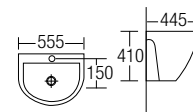

L-230

Wall Hung Basin
555 x 445 x 410mm