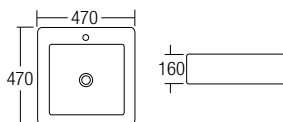

- Single Flush Push Button Fittings
- Completed with Flush Pipe & Rubber Spud

L-400
Countertop Basin
525 x 420 x 165mm

L-400A
Countertop Basin
610 x 460 x 180mm

L-401B
Countertop Basin
460 x 460 x 150mm

L-407
Countertop Basin
505 x 355 x 130mm

L-408
Countertop Basin
480 x 375 x 130mm

L-410B
Countertop Basin
470 x 470 x 165mm

L-411A
Countertop Basin
420 x 420 x 170mm

L-412
Countertop Basin
635 x 420 x 150mm

L-415
Countertop Basin
465 x 465 x 160mm