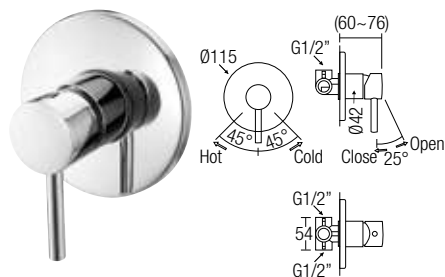

BM-S609
Concealed Shower Mixer
• Brass • Chrome