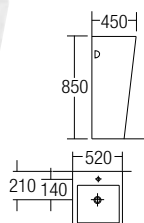

L-701

Wall Hung Basin
470 x 385 x 405mm

L-703

Wall Hung Basin
610 x 430 x 390mm

L-230

Wall Hung Basin
555 x 445 x 410mm

H-10
Semi-Recessed Paper Holder
168 x 168mm

H-20
Semi-Recessed Soap Dish
168 x 168mm

HP-2
Half Pedestal
300 x 220 x 320mm

FP-1
Full Pedestal
690 x 160 x 195mm

FP-1S
Full Pedestal
680 x 165 x 165mm

STAND ALONE / PEDESTAL BASIN Series

PB-900
Stand-Alone Basin
535 x 525 x 840mm

PB-901
Stand-Alone Basin
520 x 450 x 850mm