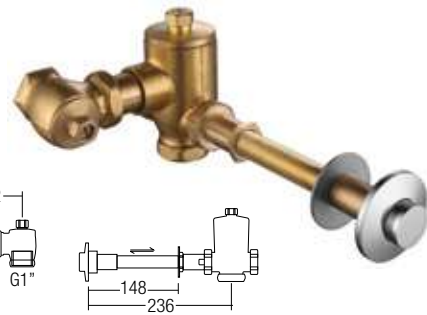

CFC-1008
Concealed Duct Type WC Flush Valve
• Brass • Chrome