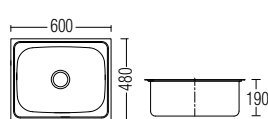

HDKS-8044

Kitchen Sink (with 100mm waste)
• Hairline Stainless Steel

HDKS-6045

Kitchen Sink (with 100mm waste)
• Hairline Stainless Steel

HDKS-6045F

Kitchen Sink
(with 100mm waste)
• Hairline Stainless Steel