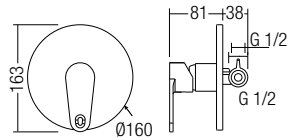

KL-3209
Concealed Shower Mixer
• Brass • Chrome