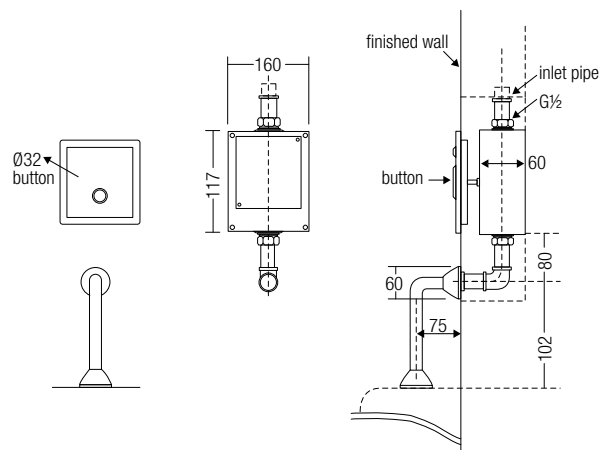

The Conceptual photo above, is for visual effect only.

SFC-8001

Sensor Urinal Flush Valve
 • Stainless Steel • Hairline

SFC-8005

Sensor Urinal Flush Valve With Manual Over-Ride Button
 • Stainless Steel • Hairline