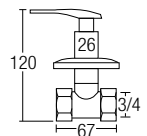

22039QT-F10

3/4" Stop Valve
• Brass • Chrome