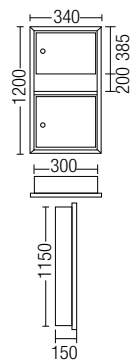

CD-603
Aluminium Alloy Casing
Hand Dryer