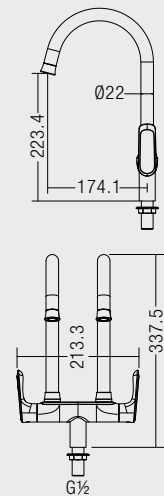

SVMX-90201
Pillar Kitchen Sink Mixer
• Brass • Black Bronze

SVFC-9058C
Pillar Kitchen Sink Tap
• Brass • Black Bronze