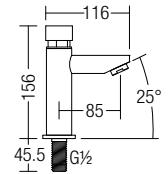

5007
Two Way Bib Tap
• Brass • Chrome

D-022

Time Delay Pillar Tap
• Brass • Chrome

D-011

Time Delay Wall Bib Tap
• Brass • Chrome

D-088A

Time Delay Pillar Tap
• Brass • Chrome

IL-6118