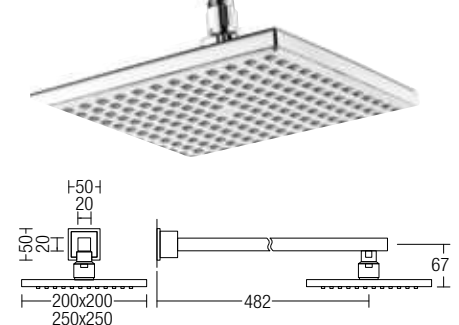

8002-P (8") / 9001-P (10")
ABS Rain Shower Head
• ABS • Chrome