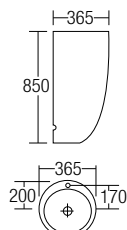

L-701

Wall Hung Basin
470 x 385 x 405mm

L-703

Wall Hung Basin
610 x 430 x 390mm

L-230

Wall Hung Basin
555 x 445 x 410mm

H-10
Semi-Recessed Paper Holder
168 x 168mm

H-20
Semi-Recessed Soap Dish
168 x 168mm

HP-2
Half Pedestal
300 x 220 x 320mm

FP-1
Full Pedestal
690 x 160 x 195mm

FP-1S
Full Pedestal
680 x 165 x 165mm

STAND ALONE / PEDESTAL BASIN Series

PB-900
Stand-Alone Basin
535 x 525 x 840mm

PB-901
Stand-Alone Basin
520 x 450 x 850mm

PB-902
Stand-Alone Basin
460 x 460 x 970mm

PB-904
Stand-Alone Basin
650 x 450 x 820mm

PB-907
Stand-Alone Basin
365 x 365 x 850mm

PB-908
Stand-Alone Basin
330 x 325 x 835mm

U-508

Wall Hung Urinal (Top Inlet)