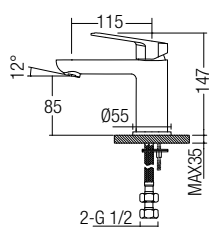

Basin Mixer
• Brass • Chrome