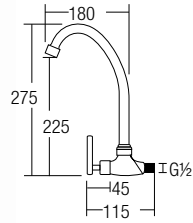

61012-F9

Wall Sink Tap
• Brass • Chrome