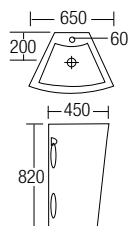

HP-2
Half Pedestal
300 x 220 x 320mm

STAND ALONE / PEDESTAL BASIN Series

PB-900
Stand-Alone Basin
535 x 525 x 840mm