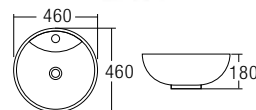

- Single Flush Push Button Fittings
- Completed with Flush Pipe & Rubber Spud

L-400
Countertop Basin
525 x 420 x 165mm

L-400A
Countertop Basin
610 x 460 x 180mm

L-401B
Countertop Basin
460 x 460 x 150mm

L-407
Countertop Basin
505 x 355 x 130mm

L-408
Countertop Basin
480 x 375 x 130mm

L-410B
Countertop Basin
470 x 470 x 165mm

L-411A
Countertop Basin
420 x 420 x 170mm

L-412
Countertop Basin
635 x 420 x 150mm

L-415
Countertop Basin
465 x 465 x 160mm

L-416
Countertop Basin
470 x 470 x 160mm

L-417
Countertop Basin
460 x 460 x 180mm

L-420
Countertop Basin
605 x 465 x 190mm

L-421
Countertop Basin
580 x 380 x 160mm

L-433C
Countertop Basin
590 x 390 x 135mm