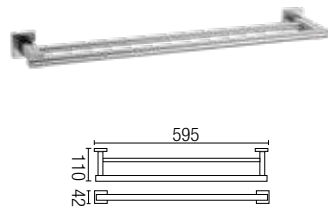

2612
Glass Shelf
• Stainless Steel • Hairline

2605A
Soap Plate Holder
• Stainless Steel • Hairline