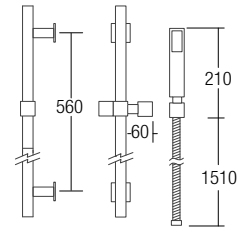

7008
Shower Panel Set With Bath Shower Mixer
• Brass • Chrome

8008
Shower Panel Set With Bath Shower Mixer
• Brass • Chrome

B 9730

Brass CP Shower Rail With Hand Shower
• Brass • Chrome

B 9748

Brass CP Shower Rail With Hand Shower
• Brass • Chrome