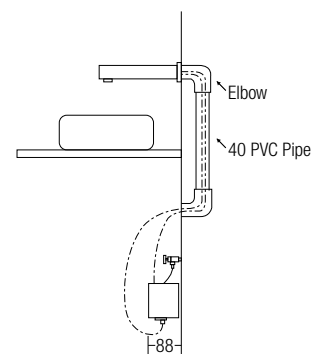

Sensor Basin Pillar Tap
• Brass • Chrome

IL-6009

Sensor Tall Basin Pillar Tap
• Brass • Chrome

D-028A

Time Delay Wall Bib Tap
• Brass • Chrome

Exposed Installation

Concealed Installation

IL-1766A