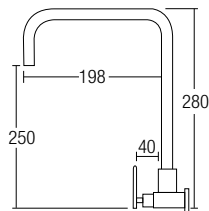

211
Wall Sink Tap
• Brass • Chrome