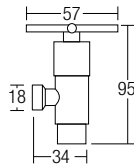

1304
Angle Valve
• Brass • Chrome

1305
Angle Valve
• Brass • Chrome

1308
Angle Valve
• Brass • Chrome

1309
Angle Valve
• Brass • Chrome

1311
Angle Valve With Holder
• Brass • Chrome

5006
Wall Bib Tap
• Brass • Chrome