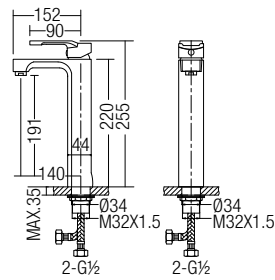

SL-2102

Tall Basin Mixer
• Brass • Chrome