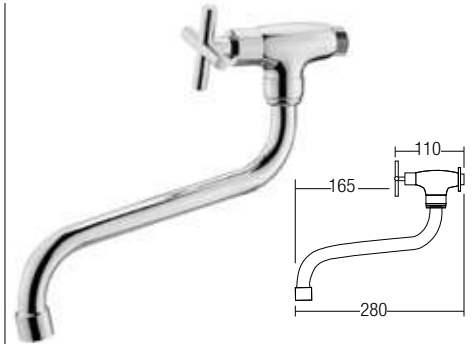

3/4" Stop Valve
• Brass • Chrome

22049-T7

1" Stop Valve
• Brass • Chrome

CM3255-T7
Basin Cold Tap
• Brass • Chrome

22007-T7
Angle Valve
• Brass • Chrome

63012-T7
Ablution Tap
• Brass • Chrome

61012-T7
Wall Sink Tap
• Brass • Chrome