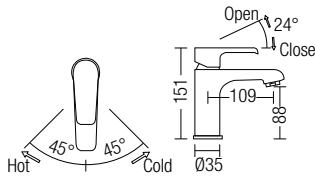

DB-1101
Basin Mixer
• Brass • Chrome