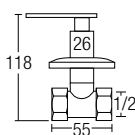

22029QT-F11

1/2" Stop Valve
• Brass • Chrome