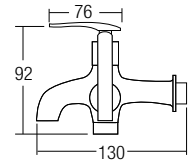

21014-F10

Two Way Bib Tap
• Brass • Chrome