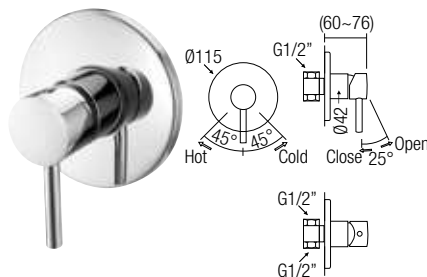

BM-S609-CW
Concealed Cold Water Shower
• Brass • Chrome