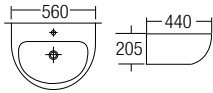

HANDICAPPED BASIN Series

zeila®

L-2007

Handicapped Basin
540 x 528 x 280mm

L-6364

Handicapped Basin
610 x 520 x 195mm

L-201

Wall Hung Basin
560 x 440 x 205mm