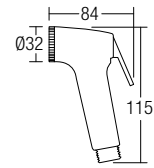

The Conceptual photo above, is for visual effect only.

GB001-1C
Shower Arm (18")
• Brass • Chrome

SHP-V18 / SHP-V20
Shower Arm (18") / (20")
• Stainless Steel • Chrome

JP 110

Hand Spray Bidet ABS
• ABS • Chrome