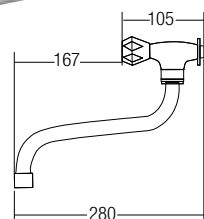

22016-E1

Elongated Basin Pillar Tap
• Brass • Chrome

22007-E1

Angle Valve
• Brass • Chrome

61012-E1

Wall Sink Tap
• Brass • Chrome

62012-E1

Pillar Sink Tap
• Brass • Chrome