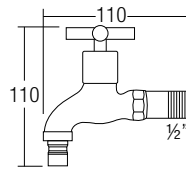

21037-T7

Hose Bib Tap
• Brass • Chrome