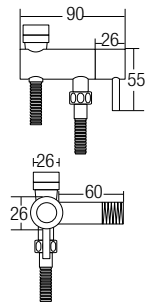

JP1144

Brass CP Angle Valve With Bidet Nozzle
• Brass • Chrome