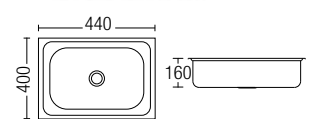

HDKS-4540

Kitchen Sink
(with 100mm waste)
• Hairline Stainless Steel