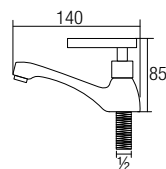

21013-F9
Wall Bib Tap
• Brass • Chrome

21014-F9
Two Way Bib Tap
• Brass • Chrome

21037-F9
Hose Bib Tap
• Brass • Chrome

22014-F9
Basin Pillar Tap
• Brass • Chrome

22016-F9
Elongated Basin Tap
• Brass • Chrome