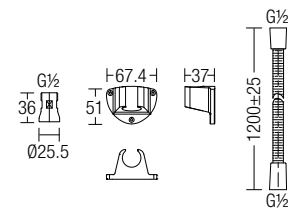

BS 111

Brass CP Bidet Nozzle
• Brass • Chrome