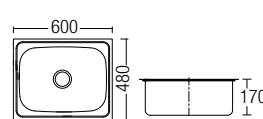

HDKS-176048

Kitchen Sink
(with 100mm waste)
• Hairline Stainless Steel