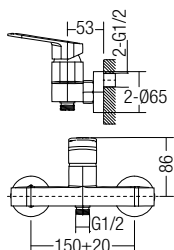

KW-2602

Exposed Shower Mixer
• Brass • Chrome