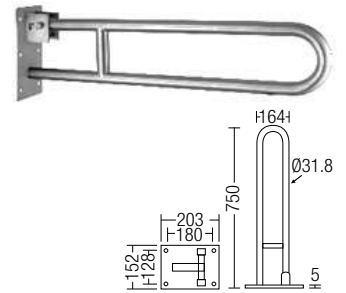

V-052
Towel Holder
• Stainless Steel • Chrome

V-03
Towel Holder
• Stainless Steel • Chrome

V-08R
Straight Grab Bar
• Stainless Steel • Hairline

TX-101C
Swing Grab Bar
• Stainless Steel • Hairline

TX-1082A
Grab Bar
• Stainless Steel • Hairline