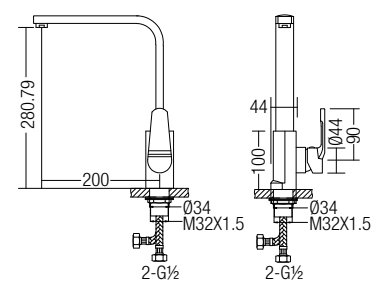

SL-2103

Pillar Sink Mixer
• Brass • Chrome