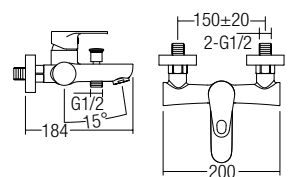

KL-3205
Pillar Sink Mixer
• Brass • Chrome

KL-3209
Concealed Shower Mixer
• Brass • Chrome