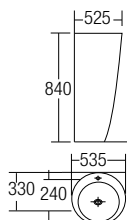

HP-2
Half Pedestal
300 x 220 x 320mm

FP-1
Full Pedestal
690 x 160 x 195mm

FP-1S
Full Pedestal
680 x 165 x 165mm

STAND ALONE / PEDESTAL BASIN Series

PB-900
Stand-Alone Basin
535 x 525 x 840mm

PB-901
Stand-Alone Basin
520 x 450 x 850mm