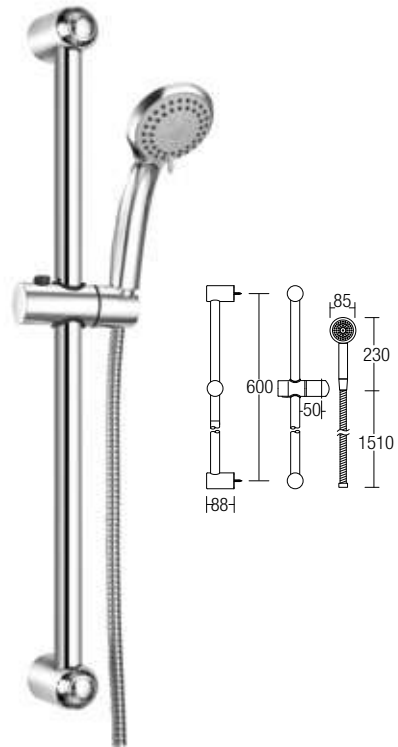

7008
Shower Panel Set With Bath Shower Mixer
• Brass • Chrome

8008
Shower Panel Set With Bath Shower Mixer
• Brass • Chrome

B 9730

Brass CP Shower Rail With Hand Shower
• Brass • Chrome

B 9748

Brass CP Shower Rail With Hand Shower
• Brass • Chrome

P 1080-W

Shower Rail with 1-Function Hand Shower
• Stainless Steel • Chrome

P 1081-X

Shower Rail with 1-function Hand Shower
• Stainless Steel • Chrome

P 3010-Y

S. Steel Shower Rail with 3-functions Hand Shower
 • Stainless Steel • Chrome