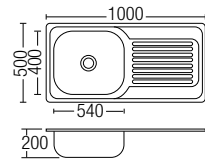

HDKS-10050

Kitchen Sink (with 100mm waste)
• Hairline Stainless Steel