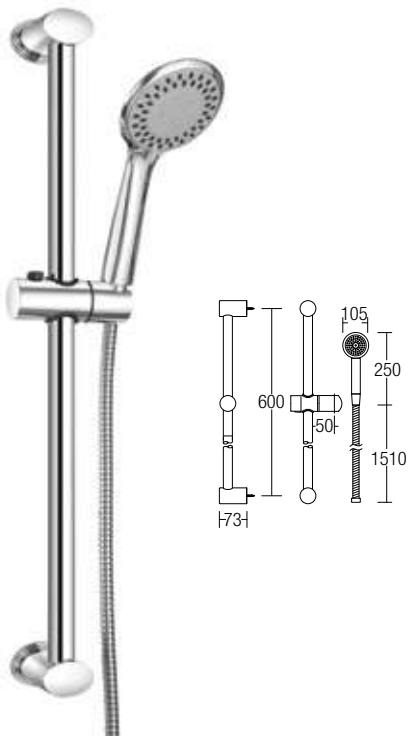

P 3160-X

S. Steel Shower Rail with 3-functions Hand Shower
• Stainless Steel • Chrome