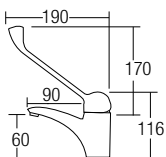

22016-EL
Elbow Line Basin Pillar Tap
• Brass • Chrome