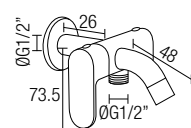

1304
Angle Valve
• Brass • Chrome

1305
Angle Valve
• Brass • Chrome

1308
Angle Valve
• Brass • Chrome

1309
Angle Valve
• Brass • Chrome

1311
Angle Valve With Holder
• Brass • Chrome

5006
Wall Bib Tap
• Brass • Chrome