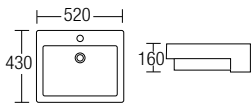

L-406A

Semi-Recessed Countertop Basin
520 x 430 x 160mm