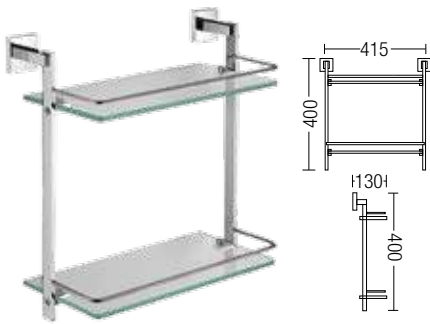

7505
Soap Plate Holder
• Brass • Chrome

7509
Single Clothes Hook
• Brass • Chrome

7505A
Soap Dish
• Brass • Chrome

7506
Single Tumble Holder
• Brass • Chrome

7507
Toilet Paper Holder
• Brass • Chrome

34800
Double Glass Shelf
• Brass • Chrome