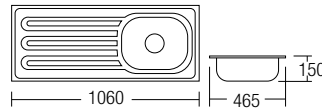

HDKS-106465A

Kitchen Sink (with 100mm Waste)
• Hairline Stainless Steel