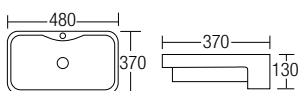

L-406

Semi-Recessed Countertop Basin
515 x 500 x 165mm

L-406A

Semi-Recessed Countertop Basin
520 x 430 x 160mm

L-414J

Semi-Recessed Countertop Basin
610 x 430 x 170mm

L-422

Semi-Recessed Countertop Basin
440 x 440 x 180mm

L-809

Semi-Recessed Countertop Basin
480 x 370 x 130mm

L-810

Semi-Recessed Countertop Basin
440 x 440 x 170mm

L-909

Cabinet Basin Mounting Above Cabinet
500 x 425 x 165mm

UNDER COUNTER BASIN Series

zeila®