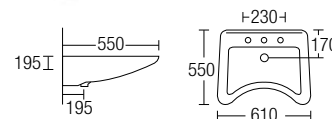

L-6364

Handicapped Basin
610 x 520 x 195mm