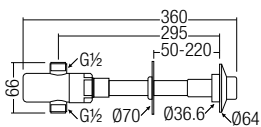

FLUSH VALVE ANTI VANDALISM PRODUCTS Series

CFC-2100

Concealed Time Delay
Flush Valve
• Brass • Chrome