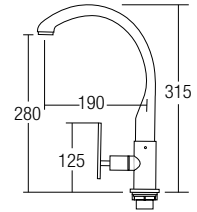

KW 3299
Basin Pillar Tap
• Brass • Chrome

CM 4293
Tall Basin Tap
• Brass • Chrome

CM 13293
Tall Basin Tap
• Brass • Chrome

CM 5002
Tall Basin Tap
• Brass • Chrome

201
Pillar Sink Tap
• Brass • Chrome

207
Pillar Sink Tap
• Brass • Chrome