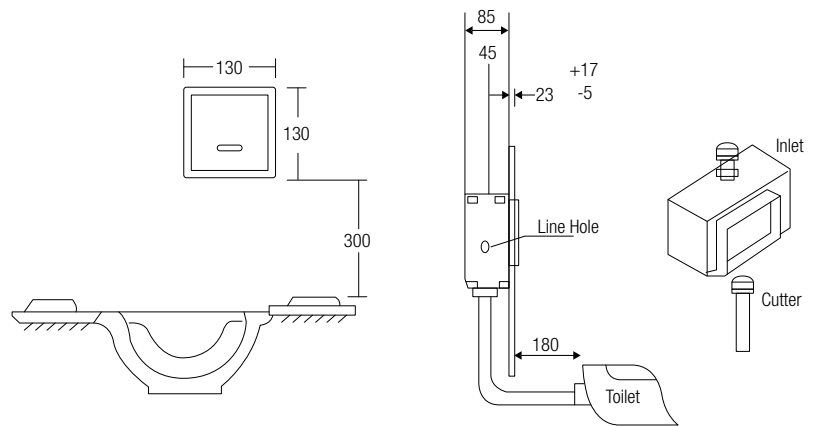

SFC-9002
Sensor WC Flush Valve
• Stainless Steel • Hairline