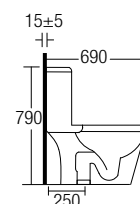

- S200A Bent Outlet Connector, R-IN 200mm
- S52 Bent Outlet Connector, R-IN 300mm

C-624

Wash Down One Piece Water Closet

- Size: 690 x 370 x 790 mm
- Horizontal Outlet
- TF4935WDI-DF1 3/6L Dual Flush Internal Fittings
- SC624 Medium Duty Soft Closing Seat & Cover

Select and Add to Set:

- S200A Bent Outlet Connector, R-IN 200mm
- S52 Bent Outlet Connector, R-IN 300mm

C-208

Wash Down Two Piece Water Closet

- Size : 660 x 360 x 850 mm
- Horizontal Outlet
- B-C208 Bowl only
- T208 Cistern & Lid
- TF4935WDI-DF1 3/6L Dual Flush Internal Fittings
- SC208 Medium Duty Soft Closing Seat and Cover
- FXB1 2 Nos Fixing Bolts