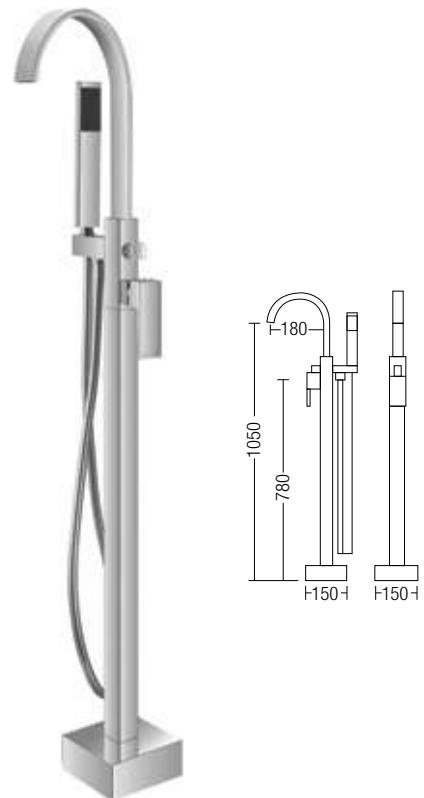

HS 99A

Brass Floor Standing Shower Rail Set
• Brass • Chrome