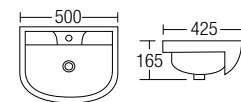

L-434
Countertop Basin
595 x 400 x 145mm

L-435
Countertop Basin
490 x 490 x 130mm

L-436
Countertop Basin
560 x 455 x 130mm

L-405

Semi-Recessed Countertop Basin
435 x 485 x 155mm

L-405A

Semi-Recessed Countertop Basin
410 x 410 x 150mm

L-406

Semi-Recessed Countertop Basin
515 x 500 x 165mm

L-406A

Semi-Recessed Countertop Basin
520 x 430 x 160mm

L-414J

Semi-Recessed Countertop Basin
610 x 430 x 170mm

L-422

Semi-Recessed Countertop Basin
440 x 440 x 180mm

L-809

Semi-Recessed Countertop Basin
480 x 370 x 130mm

L-810

Semi-Recessed Countertop Basin
440 x 440 x 170mm

L-909

Cabinet Basin Mounting Above Cabinet
500 x 425 x 165mm

UNDER COUNTER BASIN Series

zeila®