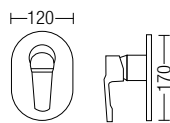

SL-2108

Concealed Shower Mixer
• Brass • Chrome