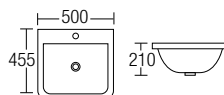

HANDICAPPED BASIN Series

zeila®

L-2007

Handicapped Basin
540 x 528 x 280mm

L-6364

Handicapped Basin
610 x 520 x 195mm

L-201

Wall Hung Basin
560 x 440 x 205mm

L-202

Wall Hung Basin
440 x 355 x 170mm

L-207

Wall Hung Basin
540 x 470 x 195mm

L-211

Wall Hung Basin
495 x 400 x 180mm

L-800

Wall Hung Basin
500 x 455 x 210mm