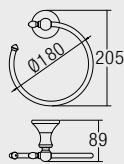

SVBA-35808
Towel Ring
• Brass • Black Bronze