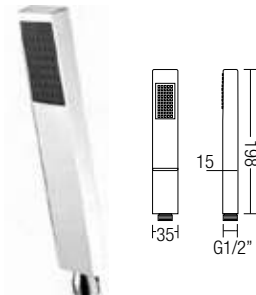

1005
1-Function Hand Shower
• ABS • Chrome