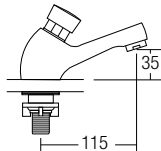

D-022

Time Delay Pillar Tap
• Brass • Chrome