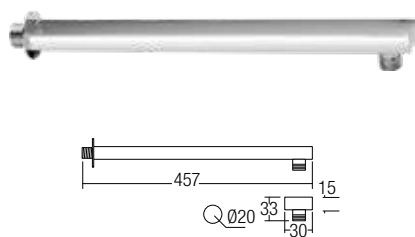

GB008-1C
Vertical Shower Arm (15")
• Brass • Chrome

GB009-1C
Vertical Shower Arm (12")
• Brass • Chrome