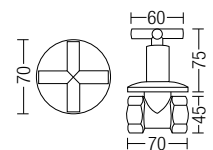

22049-T7

1" Stop Valve
• Brass • Chrome