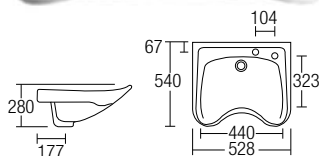

L-809

Semi-Recessed Countertop Basin
480 x 370 x 130mm

L-810

Semi-Recessed Countertop Basin
440 x 440 x 170mm

L-909

Cabinet Basin Mounting Above Cabinet
500 x 425 x 165mm

UNDER COUNTER BASIN Series

zeila®

L-306

Under Counter Basin
555 x 420 x 195mm

L-308

Under Counter Basin
520 x 390 x 170mm

VANITY TOP BASIN Series

zeila®

L-3300

Vanity Top Basin
520 x 420 x 195mm

HANDICAPPED BASIN Series

zeila®

L-2007

Handicapped Basin
540 x 528 x 280mm

L-6364

Handicapped Basin
610 x 520 x 195mm

L-201

Wall Hung Basin
560 x 440 x 205mm