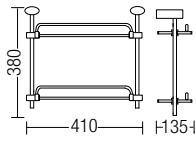

5110
Single Clothes Hook
• Brass • Chrome

5113
Liquid Soap Dispenser
• Brass • Chrome

5106
Single Tumbler Holder
• Brass • Chrome

5114
Double Tumblers Holder
• Brass • Chrome

5111
Toilet Brush Holder
• Brass • Chrome