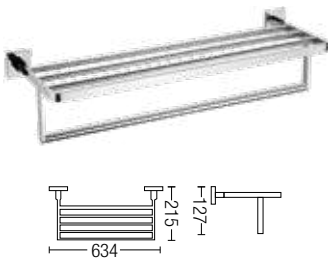

34802
Towel Rack with Bar
• Brass • Chrome