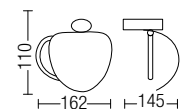

7505
Soap Plate Holder
• Brass • Chrome

7509
Single Clothes Hook
• Brass • Chrome

7505A
Soap Dish
• Brass • Chrome

7506
Single Tumble Holder
• Brass • Chrome

7507
Toilet Paper Holder
• Brass • Chrome

34800
Double Glass Shelf
• Brass • Chrome