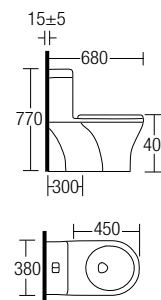

C-621S

Wash Down One Piece Water Closet

- Size: 700 x 375 x 790mm
- S-Trap: 250mm / P-Trap: 180mm
- TF4935WDI-DF1 3/6L Dual Flush Internal Fittings
- SC621 Medium Duty Soft Closing Seat & Cover
- WCOSCQLY Straight Outlet Connector
- FXB3 2 Nos Fixing Bolts

C-622

Wash Down One Piece Water Closet

- Size: 725 x 400 x 760 mm
- S-Trap: 300mm / P-Trap: 180mm
- TF4935WDI-DF1 3/6L Dual Flush Internal Fittings
- SC622 Medium Duty Soft Closing Seat & Cover
- WCOSCQLY Straight Outlet Connector
- FXB3 2 Nos Fixing Bolts

C-627

Wash Down One Piece Water Closet

- Size: 680 x 380 x 770 mm
- S-Trap: 300mm
- TF4935WDI-DF1 3/6L Dual Flush Internal Fittings
- SC627 Medium Duty Soft Closing Seat & Cover
- WCOSCQLY Straight Outlet Connector
- FXB3 2 Nos Fixing Bolts