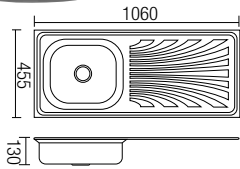

PBT32TZ
Bottle Trap
• PVC • Chrome

PBT40
Bottle Trap
• PVC • Chrome

PBT32CH
Bottle Trap
• PVC • Chrome

PBT32MMC
Bottle Trap
• PVC • Chrome

HDKS-2106465A

Single Bowl Kitchen Sink (with PVC Waste)
• Hairline Stainless Steel