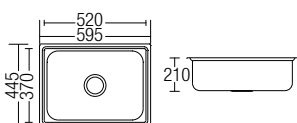

HDKS-6045F

Kitchen Sink
(with 100mm waste)
• Hairline Stainless Steel