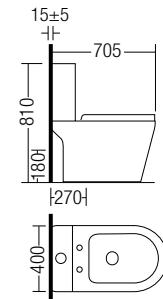

Washdown Two Piece Water Closet

- Size: 640 x 370 x 775 mm
- S-Trap 200mm / P-Trap 180mm
- B-C100S / B-C100P Bowl only
- T511 Cistern & Lid
- TF411C 3/6L Dual Flush Internal Fittings
- SC100 Medium Duty Soft Closing Seat and Cover
- WCOSCQLY Straight Outlet Connector
- FXB1 2 Nos Fixing Bolts

C-101S / C-101P

Washdown Two Piece Water Closet

- Size : 655 x 365 x 780 mm
- S-Trap 250mm / P-Trap 180mm
- B-C101S / B-C101P Bowl only
- T611 Cistern & Lid
- TF411C 3/6L Dual Flush Internal Fittings
- SC101 Medium Duty Soft Closing Seat and Cover
- WCOSCQLY Straight Outlet Connector
- FXB1 2 Nos Fixing Bolts

C-103

Washdown Two Piece Water Closet

- Size : 705 x 400 x 810 mm
- S-Trap 270mm / P-Trap 180mm
- B-C103S / B-C103P Bowl only
- T103 Cistern & Lid
- TF411C 3/6L Dual Flush Internal Fittings
- SC103 Medium Duty Soft Closing Seat and Cover
- WCOSCQLY Straight Outlet Connector
- FXB1 2 Nos Fixing Bolts