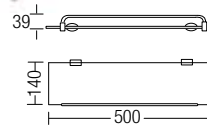

7512
Single Glass Shelf
• Brass • Chrome