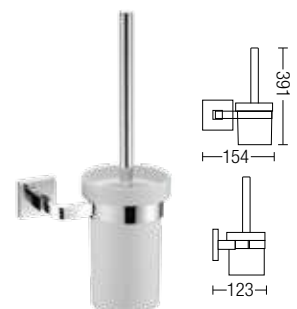

34811
Toilet Brush Holder
• Brass • Chrome