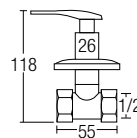

22029QT-F10

1/2" Stop Valve
• Brass • Chrome