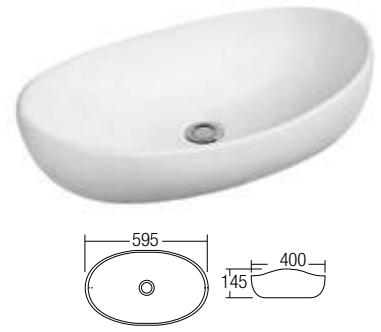

L-408
Countertop Basin
480 x 375 x 130mm

L-410B
Countertop Basin
470 x 470 x 165mm

L-411A
Countertop Basin
420 x 420 x 170mm

L-412
Countertop Basin
635 x 420 x 150mm

L-415
Countertop Basin
465 x 465 x 160mm

L-416
Countertop Basin
470 x 470 x 160mm

L-417
Countertop Basin
460 x 460 x 180mm

L-420
Countertop Basin
605 x 465 x 190mm

L-421
Countertop Basin
580 x 380 x 160mm

L-433C
Countertop Basin
590 x 390 x 135mm