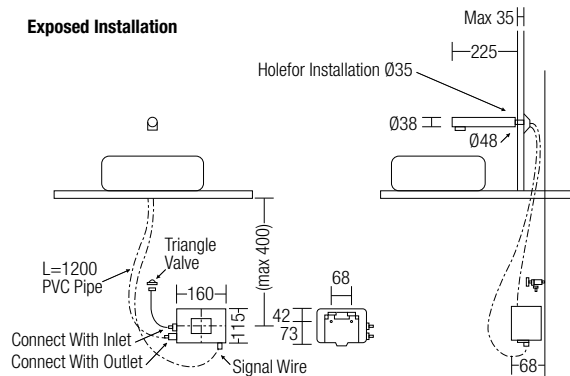

Sensor Basin Pillar Tap
• Brass • Chrome

IL-6009

Sensor Tall Basin Pillar Tap
• Brass • Chrome

D-028A

Time Delay Wall Bib Tap
• Brass • Chrome

Exposed Installation

Concealed Installation

IL-1766A