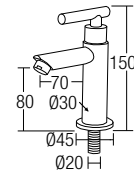

CM3255-F9

Single Level Basin Cold Tap
• Brass • Chrome