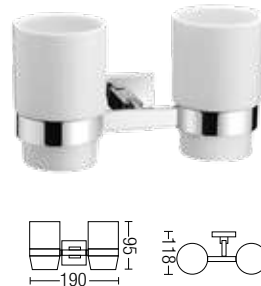

34814
Double Tumbles Holder
• Brass • Chrome