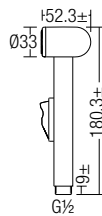

JP 330

Hand Spray Bidet ABS
• ABS • Chrome