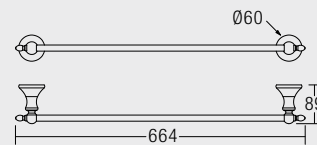

SVBA-35803

Single Towel Bar
• Brass • Black Bronze