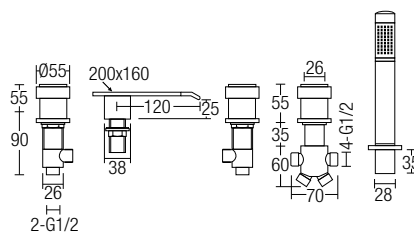

HS 10

Brass Floor Standing Shower Rail Set
• Brass • Chrome

HS 11

Brass Floor Standing Shower Rail Set
• Brass • Chrome

HS 99A

Brass Floor Standing Shower Rail Set
• Brass • Chrome

SHOWER MIXER Series

026004
5 Hole Bath / Shower Mixer
• Brass • Chrome