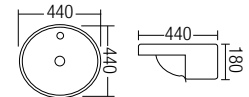

L-406

Semi-Recessed Countertop Basin
515 x 500 x 165mm

L-406A

Semi-Recessed Countertop Basin
520 x 430 x 160mm

L-414J

Semi-Recessed Countertop Basin
610 x 430 x 170mm

L-422

Semi-Recessed Countertop Basin
440 x 440 x 180mm