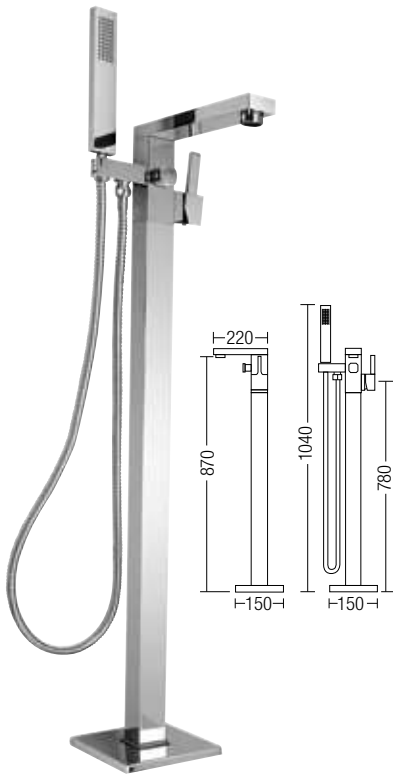

208
Pillar Sink Tap
• Brass • Chrome

211
Wall Sink Tap
• Brass • Chrome

212
Wall Sink Tap
• Brass • Chrome

807
Pillar Sink Tap
• Brass • Chrome

KW 808
Pillar Sink Tap
• Brass • Chrome

HS 09

Brass Floor Standing Shower Rail Set
• Brass • Chrome

HS 10

Brass Floor Standing Shower Rail Set
• Brass • Chrome

HS 11

Brass Floor Standing Shower Rail Set
• Brass • Chrome

HS 99A

Brass Floor Standing Shower Rail Set
• Brass • Chrome

SHOWER MIXER Series

026004
5 Hole Bath / Shower Mixer
• Brass • Chrome