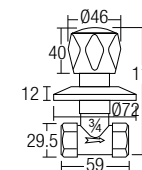

22039-E1

3/4" Stop Valve
• Brass • Chrome