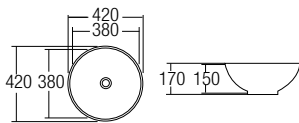

- Single Flush Push Button Fittings
- Completed with Flush Pipe & Rubber Spud

L-400
Countertop Basin
525 x 420 x 165mm

L-400A
Countertop Basin
610 x 460 x 180mm

L-401B
Countertop Basin
460 x 460 x 150mm

L-407
Countertop Basin
505 x 355 x 130mm

L-408
Countertop Basin
480 x 375 x 130mm

L-410B
Countertop Basin
470 x 470 x 165mm

L-411A
Countertop Basin
420 x 420 x 170mm

L-412
Countertop Basin
635 x 420 x 150mm

L-415
Countertop Basin
465 x 465 x 160mm