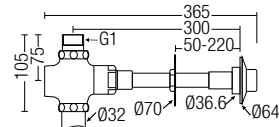

Z-16

Urinal Metal Spud
 • Stainless Steel • Chrome

FLUSH VALVE ANTI VANDALISM PRODUCTS Series

CFC-2100

Concealed Time Delay
 Flush Valve
 • Brass • Chrome

CFC-3100

Concealed Time
 Delay WC Flush Valve
 • Brass • Chrome