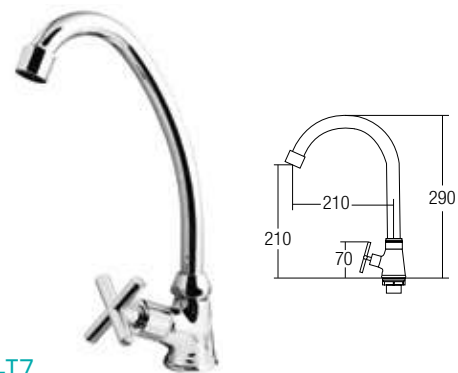

3/4" Stop Valve
• Brass • Chrome

22049-T7

1" Stop Valve
• Brass • Chrome

CM3255-T7
Basin Cold Tap
• Brass • Chrome

22007-T7
Angle Valve
• Brass • Chrome

63012-T7
Ablution Tap
• Brass • Chrome

61012-T7
Wall Sink Tap
• Brass • Chrome