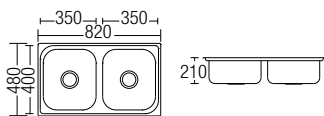

HDKS-8248

Kitchen Sink (with 100mm waste)
• Hairline Stainless Steel