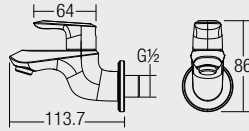

SVFC-9052

Wall Bib Tap
• Brass • Black Bronze