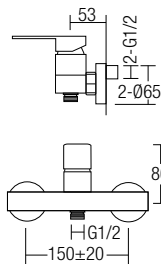

VM-5102
Exposed Shower Mixer
• Brass • Chrome