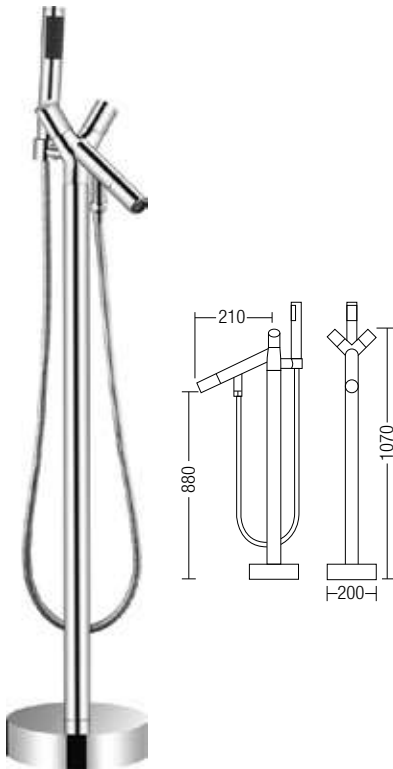

HS 11

Brass Floor Standing Shower Rail Set
• Brass • Chrome