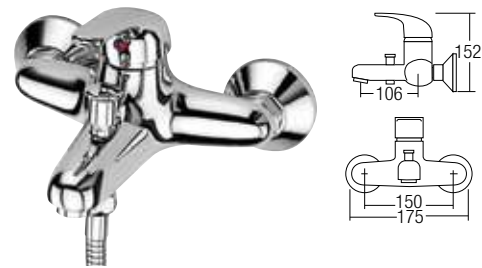

H 4604
Exposed Bath Shower Mixer With Diverter
• Brass • Chrome