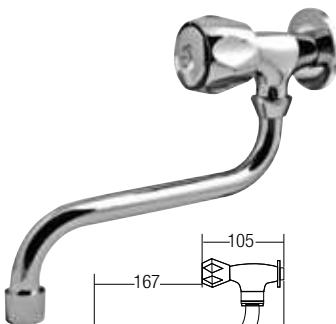

21013-E1

Wall Bib Tap
• Brass • Chrome

21014-E1

Two Way Bib Tap
• Brass • Chrome

21037-E1

Hose Bib Tap
• Brass • Chrome

22014-E1

Basin Pillar Tap
• Brass • Chrome

22016-E1

Elongated Basin Pillar Tap
• Brass • Chrome

22007-E1

Angle Valve
• Brass • Chrome

61012-E1

Wall Sink Tap
• Brass • Chrome

62012-E1

Pillar Sink Tap
• Brass • Chrome