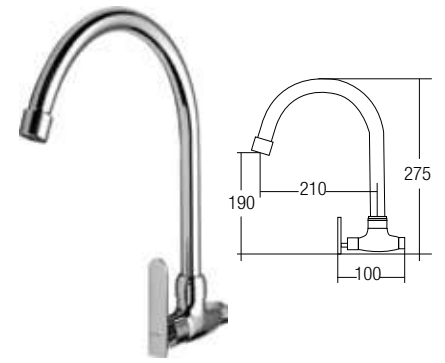

CM3255-F11
Single Level Basin Cold Tap
• Brass • Chrome

22007-F11
Angle Valve
• Brass • Chrome

2012-F11
Wall Mounted Basin Tap
• Brass • Chrome

63012-F11
Ablution Tap
• Brass • Chrome

61012-F11
Wall Sink Tap
• Brass • Chrome