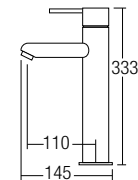

BM-1105
Tall Basin Mixer
• Brass • Chrome