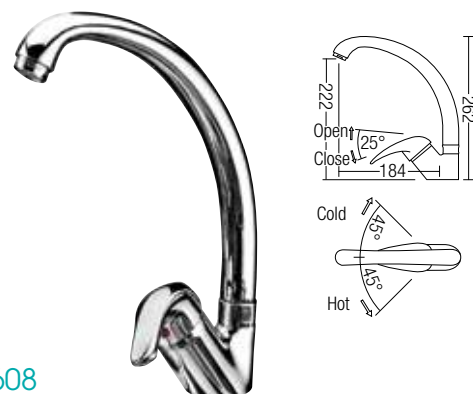

H 4608
Pillar Sink Mixer
• Brass • Chrome