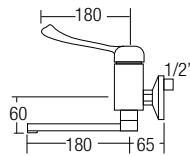

22016-EL
Elbow Line Basin Pillar Tap
• Brass • Chrome