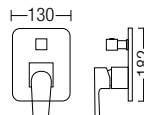

DB-1109
Concealed Bath Shower Mixer
With Diverter
• Brass • Chrome