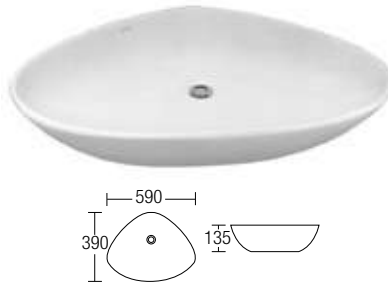

L-408
Countertop Basin
480 x 375 x 130mm

L-410B
Countertop Basin
470 x 470 x 165mm

L-411A
Countertop Basin
420 x 420 x 170mm

L-412
Countertop Basin
635 x 420 x 150mm

L-415
Countertop Basin
465 x 465 x 160mm

L-416
Countertop Basin
470 x 470 x 160mm

L-417
Countertop Basin
460 x 460 x 180mm

L-420
Countertop Basin
605 x 465 x 190mm

L-421
Countertop Basin
580 x 380 x 160mm

L-433C
Countertop Basin
590 x 390 x 135mm