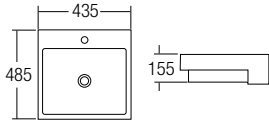

L-408
Countertop Basin
480 x 375 x 130mm

L-410B
Countertop Basin
470 x 470 x 165mm

L-411A
Countertop Basin
420 x 420 x 170mm

L-412
Countertop Basin
635 x 420 x 150mm

L-415
Countertop Basin
465 x 465 x 160mm

L-416
Countertop Basin
470 x 470 x 160mm

L-417
Countertop Basin
460 x 460 x 180mm

L-420
Countertop Basin
605 x 465 x 190mm

L-421
Countertop Basin
580 x 380 x 160mm

L-433C
Countertop Basin
590 x 390 x 135mm

L-434
Countertop Basin
595 x 400 x 145mm

L-435
Countertop Basin
490 x 490 x 130mm

L-436
Countertop Basin
560 x 455 x 130mm

L-405

Semi-Recessed Countertop Basin
435 x 485 x 155mm

L-405A

Semi-Recessed Countertop Basin
410 x 410 x 150mm