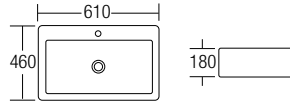

- Single Flush Push Button Fittings
- Completed with Flush Pipe & Rubber Spud

L-400
Countertop Basin
525 x 420 x 165mm

L-400A
Countertop Basin
610 x 460 x 180mm

L-401B
Countertop Basin
460 x 460 x 150mm

L-407
Countertop Basin
505 x 355 x 130mm