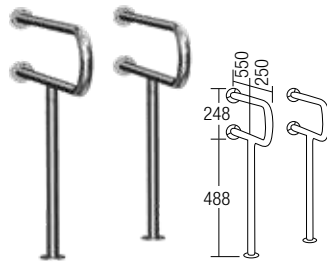

V-052
Towel Holder
• Stainless Steel • Chrome

V-03
Towel Holder
• Stainless Steel • Chrome

V-08R
Straight Grab Bar
• Stainless Steel • Hairline

TX-101C
Swing Grab Bar
• Stainless Steel • Hairline

TX-1082A
Grab Bar
• Stainless Steel • Hairline