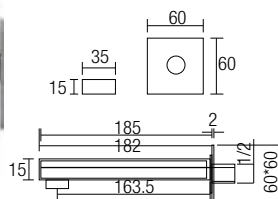

T008
Bath Spout
• Brass • Chrome