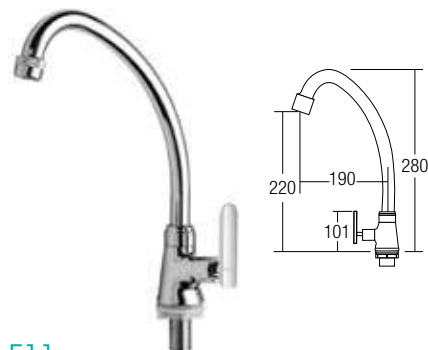

62012-F11
Pillar Sink Tap
• Brass • Chrome