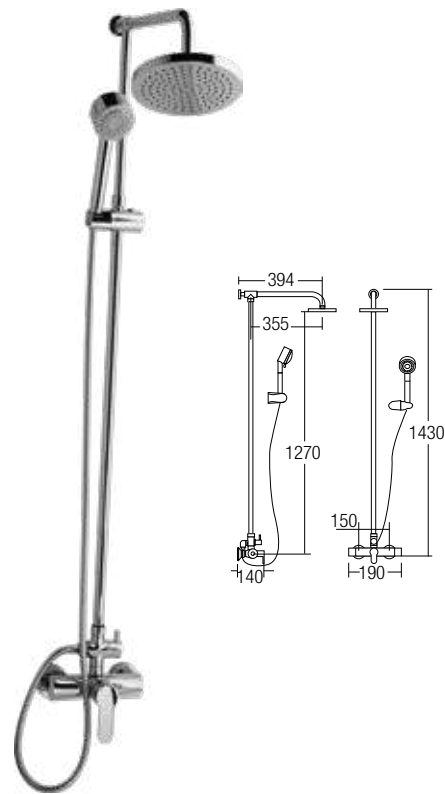

6008
Shower Panel Set With Bath Shower Mixer
• Brass • Chrome