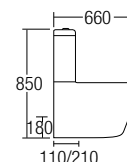

C-208

Wash Down Two Piece Water Closet

- Size : 660 x 360 x 850 mm
- Horizontal Outlet
- B-C208 Bowl only
- T208 Cistern & Lid
- TF4935WDI-DF1 3/6L Dual Flush Internal Fittings
- SC208 Medium Duty Soft Closing Seat and Cover
- FXB1 2 Nos Fixing Bolts

Select and Add to Set:

1. S200A Bent Outlet Connector, R-IN 110mm
2. S52 Bent Outlet Connector, R-IN 210mm

SQ 378

Squatting Pan

- Size : 520 x 420 x 190 mm
- Add On : Loose S-Trap / P-Trap

T62P

Mid Level VC Cistern & Cover (Push Button)

- Single Flush Push Button Fittings
- Completed with Flush Pipe & Rubber Spud