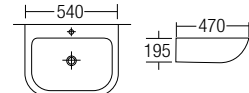

L-207

Wall Hung Basin
540 x 470 x 195mm