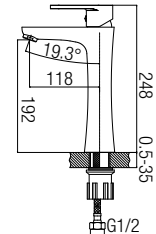

KL-3205
Pillar Sink Mixer
• Brass • Chrome

KL-3209
Concealed Shower Mixer
• Brass • Chrome