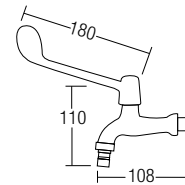

22016-EL
Elbow Line Basin Pillar Tap
• Brass • Chrome