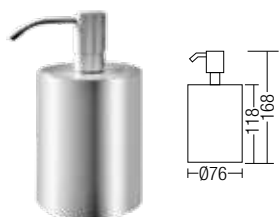

T-1012
Soap Holder
• Stainless Steel • Chrome

T-1013
Ashtray
• Stainless Steel • Chrome

JN-822
Toilet Paper Holder
• Stainless Steel • Chrome

3107A
Toilet Paper Holder
• Brass • Chrome

T-1811A
Liquid Soap Dispenser
Table Type
• Stainless Steel • Hairline