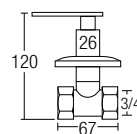

22039QT-F11

3/4" Stop Valve
• Brass • Chrome