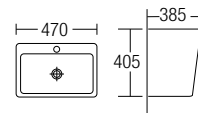

HANDICAPPED BASIN Series

zeila®

L-2007

Handicapped Basin
540 x 528 x 280mm

L-6364

Handicapped Basin
610 x 520 x 195mm

L-201

Wall Hung Basin
560 x 440 x 205mm

L-202

Wall Hung Basin
440 x 355 x 170mm

L-207

Wall Hung Basin
540 x 470 x 195mm

L-211

Wall Hung Basin
495 x 400 x 180mm

L-800

Wall Hung Basin
500 x 455 x 210mm