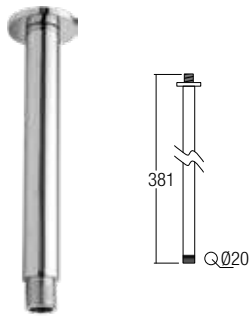

1022H (6")
ABS Rain Shower Head
• ABS • Chrome

GB008-1C
Vertical Shower Arm (15")
• Brass • Chrome