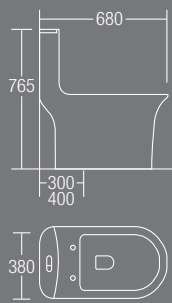

Slim Design

Water Saving
4.5L

Rimless Design

SVC-645
Siphonic One Piece Water Closet
680 x 380 x 765