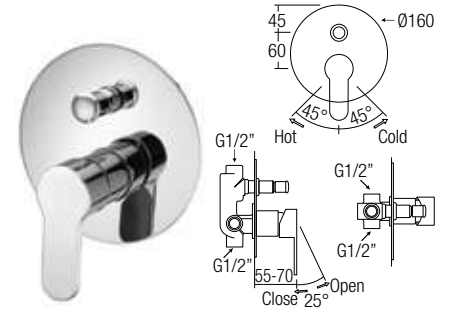

KC-S610P

Concealed Bath Shower Mixer
With Diverter
• Brass • Chrome

KC-19502

Exposed Shower Mixer
• Brass • Chrome