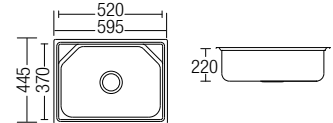

HDKS-6045

Kitchen Sink (with 100mm waste)
• Hairline Stainless Steel