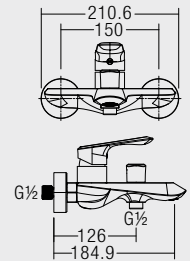

SVFC-9051

Hose Bib Tap
• Brass • Black Bronze

SVFC-9052

Wall Bib Tap
• Brass • Black Bronze

SVFC-9053

Two Way Bib Tap
• Brass • Black Bronze

SVAV-9056

Angle Valve
• Brass • Black Bronze

SVMX-90316

Exposed Bath Shower - Mixer
• Brass • Black Bronze

SVBA-35812

Single Glass Shelf
• Brass • Black Bronze

SVBA-35803

Single Towel Bar
• Brass • Black Bronze

SVBA-35804

Double Towel Bar
• Brass • Black Bronze

SVBA-35802

Towel Rack With Bar
• Brass • Black Bronze