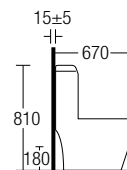

C-623

Wash Down One Piece Water Closet

- Size: 670 x 360 x 810mm
- Horizontal Outlet
- TF4935WDI-DF1 3/6L Dual Flush Internal Fittings
- SC623 Medium Duty Soft Closing Seat & Cover

Select and Add to Set:

1. S200A Bent Outlet Connector, R-IN 200mm
2. S52 Bent Outlet Connector, R-IN 300mm