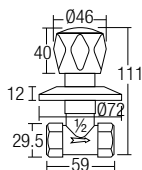

22029-E1

1/2" Stop Valve
• Brass • Chrome