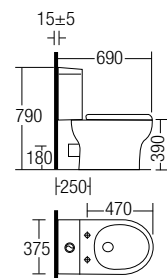

Washdown Two Piece Water Closet

- Size: 640 x 370 x 775 mm
- S-Trap 200mm / P-Trap 180mm
- B-C100S / B-C100P Bowl only
- T511 Cistern & Lid
- TF411C 3/6L Dual Flush Internal Fittings
- SC100 Medium Duty Soft Closing Seat and Cover
- WCOSCQLY Straight Outlet Connector
- FXB1 2 Nos Fixing Bolts

C-101S / C-101P

Washdown Two Piece Water Closet

- Size : 655 x 365 x 780 mm
- S-Trap 250mm / P-Trap 180mm
- B-C101S / B-C101P Bowl only
- T611 Cistern & Lid
- TF411C 3/6L Dual Flush Internal Fittings
- SC101 Medium Duty Soft Closing Seat and Cover
- WCOSCQLY Straight Outlet Connector
- FXB1 2 Nos Fixing Bolts

C-103

Washdown Two Piece Water Closet

- Size : 705 x 400 x 810 mm
- S-Trap 270mm / P-Trap 180mm
- B-C103S / B-C103P Bowl only
- T103 Cistern & Lid
- TF411C 3/6L Dual Flush Internal Fittings
- SC103 Medium Duty Soft Closing Seat and Cover
- WCOSCQLY Straight Outlet Connector
- FXB1 2 Nos Fixing Bolts

C-200

Washdown Two Piece Water Closet

- Size: 690 x 375 x 790 mm
- S-Trap 250mm / P-Trap 180mm
- B-C200S Bowl only
- T200 Cistern & Lid
- TF411C 3/6L Dual Flush Internal Fittings
- SC200 Medium Duty Soft Closing Seat and Cover
- WCOSCQLY Straight Outlet Connector
- FXB3 2 Nos Fixing Bolts