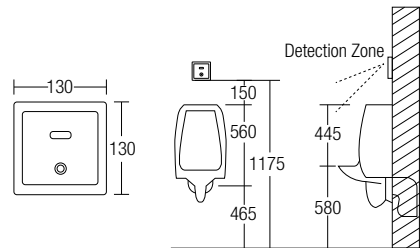

SFC-8001

Sensor Urinal Flush Valve
• Stainless Steel • Hairline