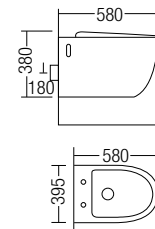

C-1607

Siphonic One-piece Water Closet (Children)

- Size: 520 x 290 x 515 mm
- S-Trap: 200mm
- Cistern Internal Fittings - Dual Flush
- SC1607 Medium Duty Soft Closing Seat & Cover
- FC01 PVC Flange Outlet Connector
- FXB3 2 Nos Fixing Bolts

C-203P

Wall Hung Water Closet

- Size : 580 x 395 x 380 mm
- SC203 Medium Duty Seat and Cover
- WHB100 Wall Hung Mounting Brackets
- WCOSCQLY Straight Outlet Connector

C-204P

Wall Hung Water Closet

- Size: 570 x 360 x 355 mm
- SC204 Medium Duty Seat and Cover
- WHB100 Wall Hung Mounting Brackets
- WCOSCQLY Straight Outlet Connector