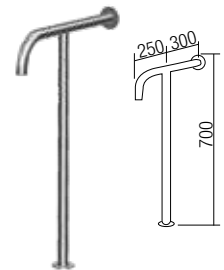

TX-102
Grab Bar
• Stainless Steel • Hairline