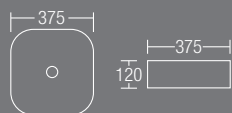

Slim Design

Water Saving
4.5L

Rimless Design

SVC-645
Siphonic One Piece Water Closet
680 x 380 x 765

Anti-Bacterial
Coating

Water Saving
4.5L

Fully Glazed
Trapway

SVC-644
Siphonic One Piece Water Closet
720 x 370 x 765