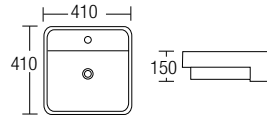

L-434
Countertop Basin
595 x 400 x 145mm

L-435
Countertop Basin
490 x 490 x 130mm

L-436
Countertop Basin
560 x 455 x 130mm

L-405

Semi-Recessed Countertop Basin
435 x 485 x 155mm

L-405A

Semi-Recessed Countertop Basin
410 x 410 x 150mm