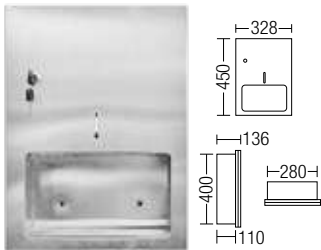

V-2086
Recessed Paper
Dispenser
• SUS304 • Hairline