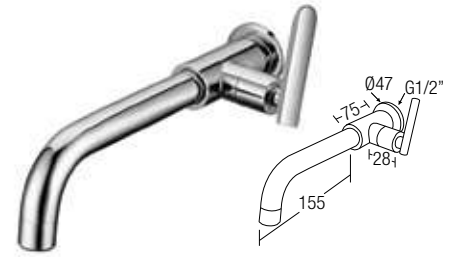

2012-F11
Wall Mounted Basin Tap
• Brass • Chrome