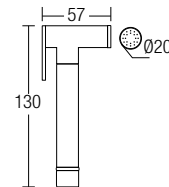

JPF40

Brass CP Heavy Duty Hand Spray Bidet
• Brass • Chrome