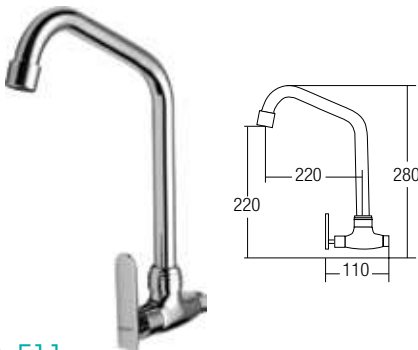

3657A-F11
Wall Sink Tap
• Brass • Chrome