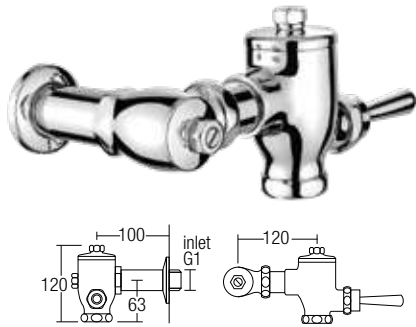

FC-1005A
Exposed WC Flush Valve
• Brass • Chrome