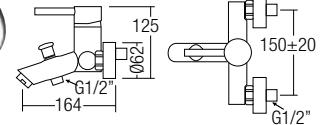

BM-1104
Exposed Bath Shower Mixer With Diverter
• Brass • Chrome