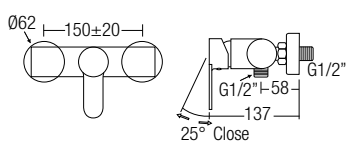

KC-S610P

Concealed Bath Shower Mixer
With Diverter
• Brass • Chrome

KC-19502

Exposed Shower Mixer
• Brass • Chrome