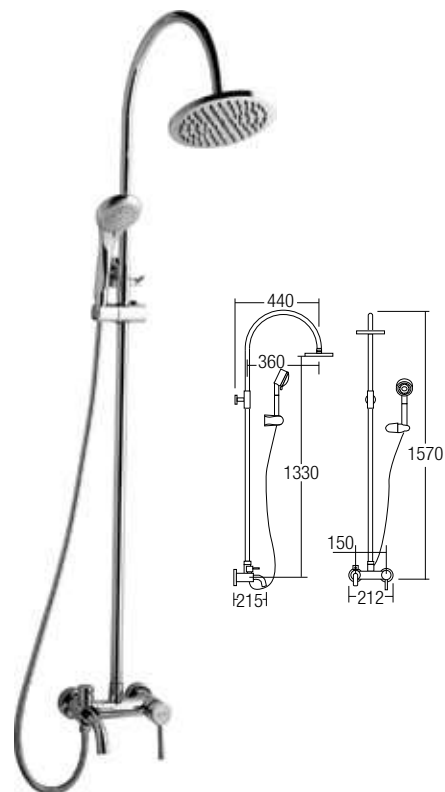

502
Bath Spout
• Brass • Chrome

The Conceptual photo above, is for visual effect only.

5008
Shower Panel Set With Bath Shower Mixer
• Brass • Chrome

6008
Shower Panel Set With Bath Shower Mixer
• Brass • Chrome

7008
Shower Panel Set With Bath Shower Mixer
• Brass • Chrome

8008
Shower Panel Set With Bath Shower Mixer
• Brass • Chrome

B 9730

Brass CP Shower Rail With Hand Shower
• Brass • Chrome

B 9748

Brass CP Shower Rail With Hand Shower
• Brass • Chrome