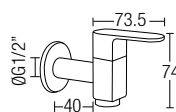

1304
Angle Valve
• Brass • Chrome

1305
Angle Valve
• Brass • Chrome

1308
Angle Valve
• Brass • Chrome

1309
Angle Valve
• Brass • Chrome

1311
Angle Valve With Holder
• Brass • Chrome

5006
Wall Bib Tap
• Brass • Chrome