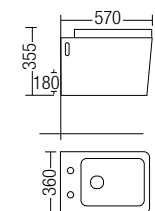

C-203P

Wall Hung Water Closet

- Size : 580 x 395 x 380 mm
- SC203 Medium Duty Seat and Cover
- WHB100 Wall Hung Mounting Brackets
- WCOSCQLY Straight Outlet Connector

C-204P

Wall Hung Water Closet

- Size: 570 x 360 x 355 mm
- SC204 Medium Duty Seat and Cover
- WHB100 Wall Hung Mounting Brackets
- WCOSCQLY Straight Outlet Connector