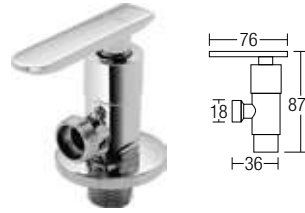

CM3255-F11
Single Level Basin Cold Tap
• Brass • Chrome