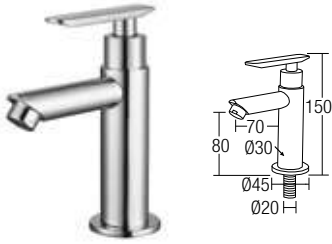

21013L-F11

Long Bib Tap
• Brass • Chrome

21014-F11

Two Way Bib Tap
• Brass • Chrome

21037-F11

Hose Bib Tap
• Brass • Chrome

22014-F11

Basin Pillar Tap
• Brass • Chrome

22016-F11

Elongated Basin Pillar Tap
• Brass • Chrome

22029QT-F11

1/2" Stop Valve
• Brass • Chrome

22039QT-F11

3/4" Stop Valve
• Brass • Chrome

22029BF-QT-F11B

3/4" Stop Valve
• Brass • Chrome