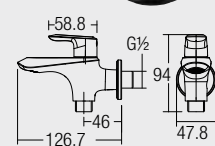

SVFC-9053

Two Way Bib Tap
• Brass • Black Bronze