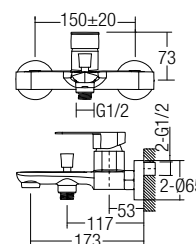

Exposed Bath Shower Mixer With Diverter
• Brass • Chrome