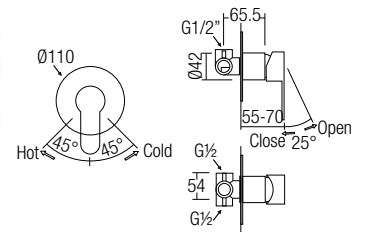

KC-S609P

Concealed Shower Mixer
• Brass • Chrome