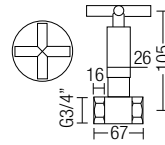

22039-T7

3/4" Stop Valve
• Brass • Chrome