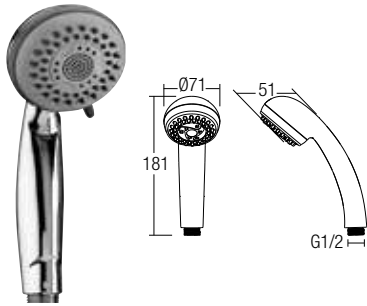

BATHROOM HAND SHOWER Series

SAVONA

3304
3-Functions Hand Shower
• ABS • Chrome