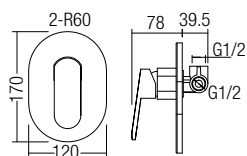

KW-2609

Concealed Shower Mixer
• Brass • Chrome