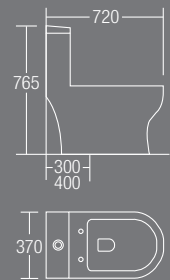

Slim Design

Water Saving
4.5L

Rimless Design

SVC-645
Siphonic One Piece Water Closet
680 x 380 x 765

Anti-Bacterial
Coating

Water Saving
4.5L

Fully Glazed
Trapway

SVC-644
Siphonic One Piece Water Closet
720 x 370 x 765