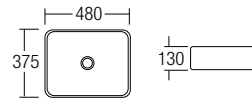

- Single Flush Push Button Fittings
- Completed with Flush Pipe & Rubber Spud

L-400
Countertop Basin
525 x 420 x 165mm

L-400A
Countertop Basin
610 x 460 x 180mm

L-401B
Countertop Basin
460 x 460 x 150mm

L-407
Countertop Basin
505 x 355 x 130mm

L-408
Countertop Basin
480 x 375 x 130mm

L-410B
Countertop Basin
470 x 470 x 165mm

L-411A
Countertop Basin
420 x 420 x 170mm

L-412
Countertop Basin
635 x 420 x 150mm

L-415
Countertop Basin
465 x 465 x 160mm