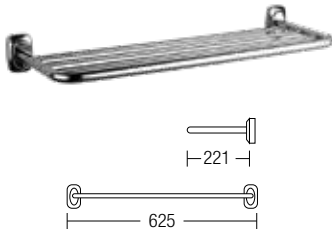

V-052
Towel Holder
• Stainless Steel • Chrome

V-03
Towel Holder
• Stainless Steel • Chrome

V-08R
Straight Grab Bar
• Stainless Steel • Hairline

TX-101C
Swing Grab Bar
• Stainless Steel • Hairline

TX-1082A
Grab Bar
• Stainless Steel • Hairline