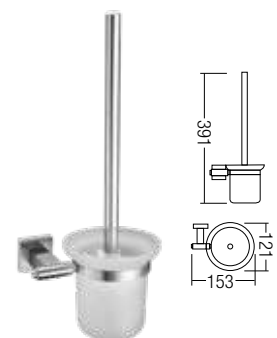

2605A
Soap Plate Holder
• Stainless Steel • Hairline

2607
Toilet Paper Holder
• Stainless Steel • Hairline

2608
Towel Ring
• Stainless Steel • Hairline

2609
Double Clothes Hook
• Stainless Steel • Hairline

2610
Single Clothes Hook
• Stainless Steel • Hairline

2613
Liquid Soap Dispenser
• Stainless Steel • Hairline

2606
Single Tumbler Holder
• Stainless Steel • Hairline

2614
Double Tumbler Holder
• Stainless Steel • Hairline