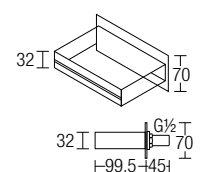

SHOWER MIXER Series

026004
5 Hole Bath / Shower Mixer
• Brass • Chrome

BATH SPOUT Series - Accessories