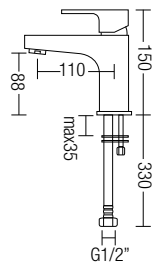

VM-5105
Pillar Sink Mixer
• Brass • Chrome