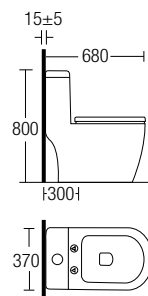

C-632

Siphonic One Piece Water Closet

- Size: 680 x 370 x 800 mm
- S-Trap 300mm
- TF4935WDI-DF1 3/6L Dual Flush Internal Fittings
- SC632 Medium Duty Soft Closing Seat & Cover
- WCOSCQLY Straight Outlet Connector
- FXB3 2 Nos Fixing Bolts