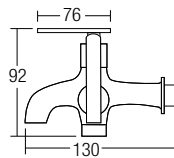

21014-F11

Two Way Bib Tap
• Brass • Chrome