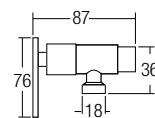

21013-F9
Wall Bib Tap
• Brass • Chrome

21014-F9
Two Way Bib Tap
• Brass • Chrome

21037-F9
Hose Bib Tap
• Brass • Chrome

22014-F9
Basin Pillar Tap
• Brass • Chrome

22016-F9
Elongated Basin Tap
• Brass • Chrome