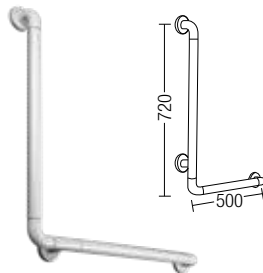

V-052
Towel Holder
• Stainless Steel • Chrome

V-03
Towel Holder
• Stainless Steel • Chrome

V-08R
Straight Grab Bar
• Stainless Steel • Hairline

TX-101C
Swing Grab Bar
• Stainless Steel • Hairline

TX-1082A
Grab Bar
• Stainless Steel • Hairline

TX-1082
Grab Bar
• Stainless Steel • Hairline

TX-106A
"L" Shape Grab Bar
• Stainless Steel • Hairline

TX-102
Grab Bar
• Stainless Steel • Hairline

GB-007
Aluminium Nylon Coated
Grab Bar
• Aluminium

GB-002
Aluminium Nylon Coated
Grab Bar
• Aluminium

GB-001D
Aluminium Nylon Coated
Grab Bar
• Aluminium

V-840R
Clothes Line

BK-21002
Stainless Steel Basket
• Stainless Steel • Hairline

BK-21007
Stainless Steel Basket
• Stainless Steel • Hairline

BK-11002
Stainless Steel Corner Basket
• Stainless Steel • Hairline