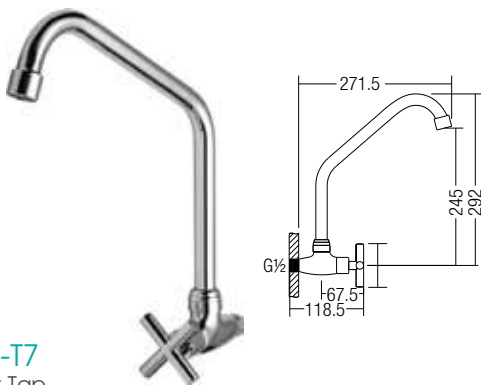

2357A-T7
Wall Sink Tap
• Brass • Chrome