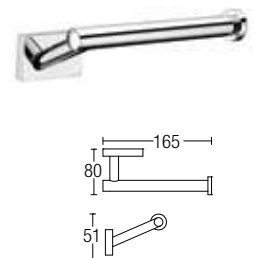

85807
Toilet Paper Holder
• Brass • Chrome