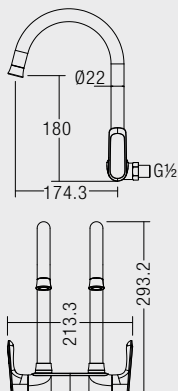

SVMX-90201
Pillar Kitchen Sink Mixer
• Brass • Black Bronze

SVFC-9058C
Pillar Kitchen Sink Tap
• Brass • Black Bronze