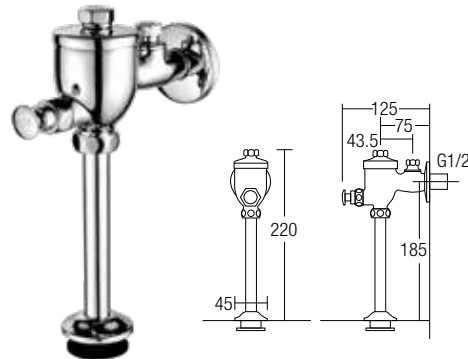

Sensor Wall Mounted Basin Tap
• Brass • Chrome

FC-1005A
Exposed WC Flush Valve
• Brass • Chrome

CFC-1008
Concealed Duct Type WC Flush Valve
• Brass • Chrome

FU-1004
Concealed Duct Type Urinal Flush Valve
• Brass • Chrome