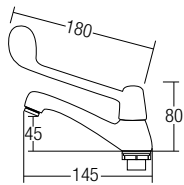

22016-EL
Elbow Line Basin Pillar Tap
• Brass • Chrome