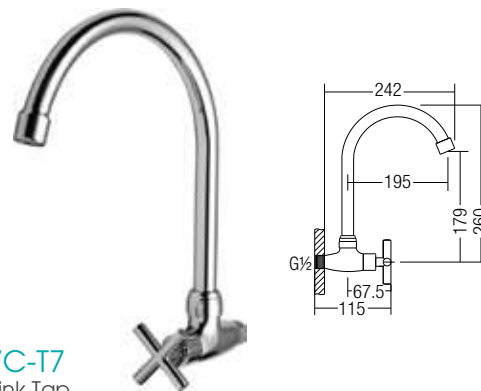

2357C-T7
Wall Sink Tap
• Brass • Chrome