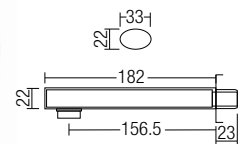

T001
Bath Spout
• Brass • Chrome