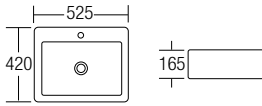

Select and Add to Set:

- S200A Bent Outlet Connector, R-IN 200mm
- S52 Bent Outlet Connector, R-IN 300mm

C-208

Wash Down Two Piece Water Closet

- Size : 660 x 360 x 850 mm
- Horizontal Outlet
- B-C208 Bowl only
- T208 Cistern & Lid
- TF4935WDI-DF1 3/6L Dual Flush Internal Fittings
- SC208 Medium Duty Soft Closing Seat and Cover
- FXB1 2 Nos Fixing Bolts

Select and Add to Set:

- S200A Bent Outlet Connector, R-IN 110mm
- S52 Bent Outlet Connector, R-IN 210mm

SQ 378

Squatting Pan

- Size : 520 x 420 x 190 mm
- Add On : Loose S-Trap / P-Trap

T62P

Mid Level VC Cistern & Cover (Push Button)

- Single Flush Push Button Fittings
- Completed with Flush Pipe & Rubber Spud

L-400
Countertop Basin
525 x 420 x 165mm

L-400A
Countertop Basin
610 x 460 x 180mm

L-401B
Countertop Basin
460 x 460 x 150mm

L-407
Countertop Basin
505 x 355 x 130mm