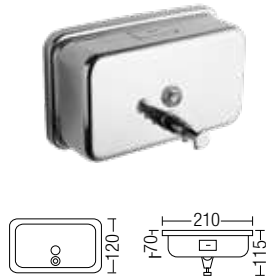

34806
Single Tumbles Holder
• Brass • Chrome

34814
Double Tumbles Holder
• Brass • Chrome

34811
Toilet Brush Holder
• Brass • Chrome

SD-6000
Liquid Soap Dispenser
• SUS304 • Hairline

SD-6005
Liquid Soap Dispenser
• SUS304 • Hairline