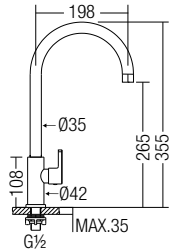

KW 3299
Basin Pillar Tap
• Brass • Chrome

CM 4293
Tall Basin Tap
• Brass • Chrome

CM 13293
Tall Basin Tap
• Brass • Chrome

CM 5002
Tall Basin Tap
• Brass • Chrome

201
Pillar Sink Tap
• Brass • Chrome

207
Pillar Sink Tap
• Brass • Chrome