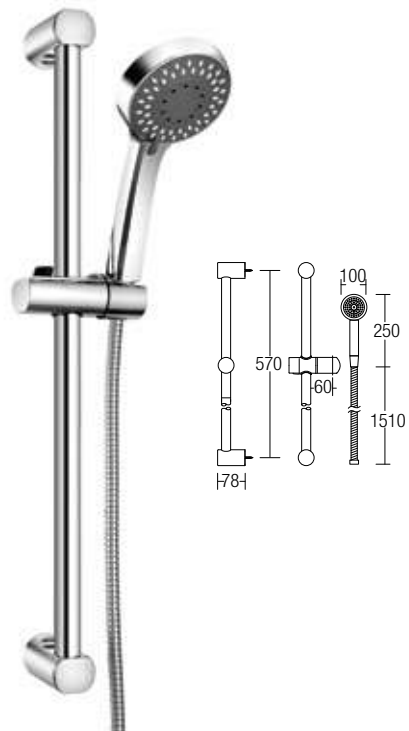

P 5020-Y

S. Steel Shower Rail with 5-functions Hand Shower
• Stainless Steel • Chrome