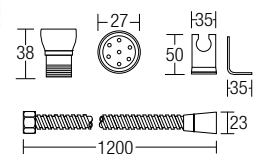

JPF34

Brass CP Bidet Nozzle
• Brass • Chrome