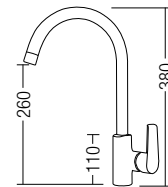

DB-1101
Basin Mixer
• Brass • Chrome