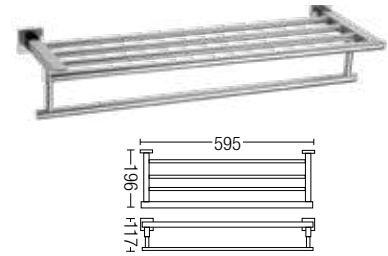

2602
Towel Rack With Bar
• Stainless Steel • Hairline