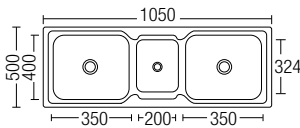

HDKS-10550A

Kitchen Sink (With 100mm Waste)
• Hairline Stainless Steel