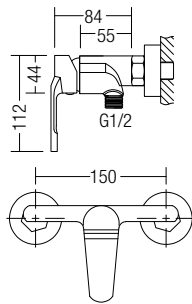

SL-2105

Exposed Shower Mixer
• Brass • Chrome