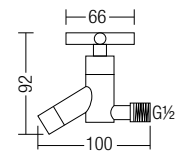

2332-T7

Wall Bib Tap
• Brass • Chrome