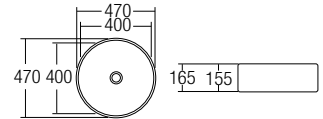

- Single Flush Push Button Fittings
- Completed with Flush Pipe & Rubber Spud

L-400
Countertop Basin
525 x 420 x 165mm

L-400A
Countertop Basin
610 x 460 x 180mm

L-401B
Countertop Basin
460 x 460 x 150mm

L-407
Countertop Basin
505 x 355 x 130mm

L-408
Countertop Basin
480 x 375 x 130mm

L-410B
Countertop Basin
470 x 470 x 165mm

L-411A
Countertop Basin
420 x 420 x 170mm

L-412
Countertop Basin
635 x 420 x 150mm

L-415
Countertop Basin
465 x 465 x 160mm