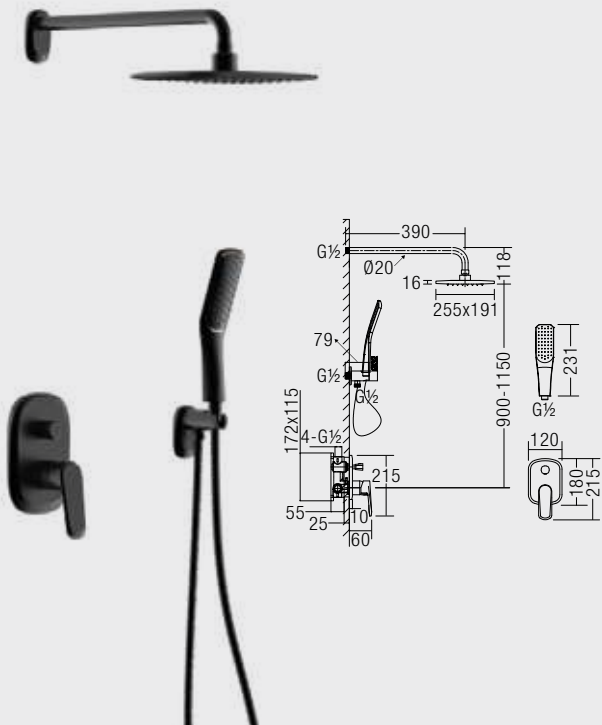

SVMX-90216

Shower Set With Shower Mixer & Hand Shower
• Brass • Black Bronze