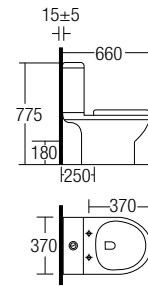

C-103

Washdown Two Piece Water Closet

- Size : 705 x 400 x 810 mm
- S-Trap 270mm / P-Trap 180mm
- B-C103S / B-C103P Bowl only
- T103 Cistern & Lid
- TF411C 3/6L Dual Flush Internal Fittings
- SC103 Medium Duty Soft Closing Seat and Cover
- WCOSCQLY Straight Outlet Connector
- FXB1 2 Nos Fixing Bolts

C-200

Washdown Two Piece Water Closet

- Size: 690 x 375 x 790 mm
- S-Trap 250mm / P-Trap 180mm
- B-C200S Bowl only
- T200 Cistern & Lid
- TF411C 3/6L Dual Flush Internal Fittings
- SC200 Medium Duty Soft Closing Seat and Cover
- WCOSCQLY Straight Outlet Connector
- FXB3 2 Nos Fixing Bolts

C-305

Washdown Two Piece Water Closet

- Size : 660 x 370 x 775 mm
- S-Trap 250mm / P-Trap 180mm
- B-C305S / B-C305P Bowl only
- T305 Cistern & Lid
- TF411C 3/6L Dual Flush Internal Fittings
- SC305 Medium Duty Soft Closing Seat and Cover
- WCOSCQLY Straight Outlet Connector
- FXB3 2 Nos Fixing Bolts

C-306

Washdown Two Piece Water Closet

- Size : 650 x 380 x 790 mm
- S-Trap 250mm
- B-C306S / B-C306P Bowl only
- T306 Cistern & Lid
- TF411C 3/6L Dual Flush Internal Fittings
- SC306 Medium Duty Soft Closing Seat and Cover
- WCOSCQLY Straight Outlet Connector
- FXB3 2 Nos Fixing Bolts