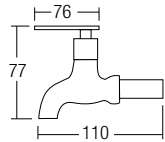

22007-F10

Angle valve
• Brass • Chrome

22029QT-F10

1/2" Stop Valve
• Brass • Chrome

22039QT-F10

3/4" Stop Valve
• Brass • Chrome

21013-F11

Wall Bib Tap
• Brass • Chrome