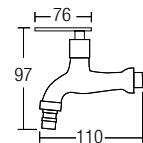

21037-F11

Hose Bib Tap
• Brass • Chrome