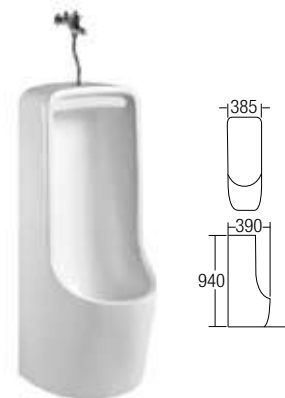

U-503

Floor Standing Urinal (Top Inlet)

- 385 x 390 x 940mm
- Ceramic Waste
- URS-1 - Urinal Rubber Spud