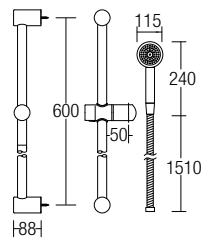

7008
Shower Panel Set With Bath Shower Mixer
• Brass • Chrome

8008
Shower Panel Set With Bath Shower Mixer
• Brass • Chrome

B 9730

Brass CP Shower Rail With Hand Shower
• Brass • Chrome

B 9748

Brass CP Shower Rail With Hand Shower
• Brass • Chrome