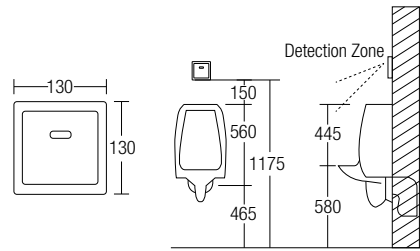

The Conceptual photo above, is for visual effect only.

SFC-8001

Sensor Urinal Flush Valve
 • Stainless Steel • Hairline

SFC-8005

Sensor Urinal Flush Valve With Manual Over-Ride Button
 • Stainless Steel • Hairline