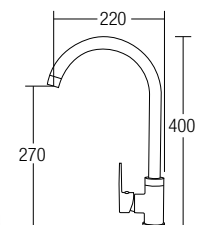

208
Pillar Sink Tap
• Brass • Chrome

211
Wall Sink Tap
• Brass • Chrome

212
Wall Sink Tap
• Brass • Chrome

807
Pillar Sink Tap
• Brass • Chrome

KW 808
Pillar Sink Tap
• Brass • Chrome

HS 09

Brass Floor Standing Shower Rail Set
• Brass • Chrome