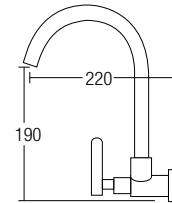

212
Wall Sink Tap
• Brass • Chrome