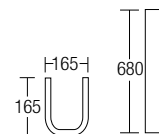

L-701

Wall Hung Basin
470 x 385 x 405mm

L-703

Wall Hung Basin
610 x 430 x 390mm

L-230

Wall Hung Basin
555 x 445 x 410mm

H-10
Semi-Recessed Paper Holder
168 x 168mm

H-20
Semi-Recessed Soap Dish
168 x 168mm

HP-2
Half Pedestal
300 x 220 x 320mm

FP-1
Full Pedestal
690 x 160 x 195mm

FP-1S
Full Pedestal
680 x 165 x 165mm

STAND ALONE / PEDESTAL BASIN Series

PB-900
Stand-Alone Basin
535 x 525 x 840mm

PB-901
Stand-Alone Basin
520 x 450 x 850mm