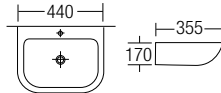

L-306

Under Counter Basin
555 x 420 x 195mm

L-308

Under Counter Basin
520 x 390 x 170mm

VANITY TOP BASIN Series

zeila®

L-3300

Vanity Top Basin
520 x 420 x 195mm

HANDICAPPED BASIN Series

zeila®

L-2007

Handicapped Basin
540 x 528 x 280mm

L-6364

Handicapped Basin
610 x 520 x 195mm

L-201

Wall Hung Basin
560 x 440 x 205mm