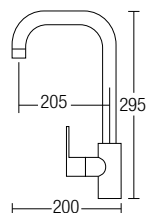

807
Pillar Sink Tap
• Brass • Chrome