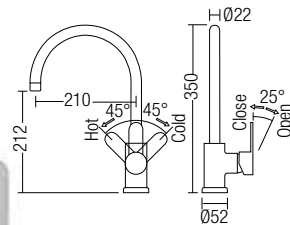

KC-3305

Pillar Sink Mixer
• Brass • Chrome