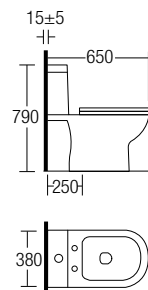

C-200

Washdown Two Piece Water Closet

- Size: 690 x 375 x 790 mm
- S-Trap 250mm / P-Trap 180mm
- B-C200S Bowl only
- T200 Cistern & Lid
- TF411C 3/6L Dual Flush Internal Fittings
- SC200 Medium Duty Soft Closing Seat and Cover
- WCOSCQLY Straight Outlet Connector
- FXB3 2 Nos Fixing Bolts

C-305

Washdown Two Piece Water Closet

- Size : 660 x 370 x 775 mm
- S-Trap 250mm / P-Trap 180mm
- B-C305S / B-C305P Bowl only
- T305 Cistern & Lid
- TF411C 3/6L Dual Flush Internal Fittings
- SC305 Medium Duty Soft Closing Seat and Cover
- WCOSCQLY Straight Outlet Connector
- FXB3 2 Nos Fixing Bolts

C-306

Washdown Two Piece Water Closet

- Size : 650 x 380 x 790 mm
- S-Trap 250mm
- B-C306S / B-C306P Bowl only
- T306 Cistern & Lid
- TF411C 3/6L Dual Flush Internal Fittings
- SC306 Medium Duty Soft Closing Seat and Cover
- WCOSCQLY Straight Outlet Connector
- FXB3 2 Nos Fixing Bolts