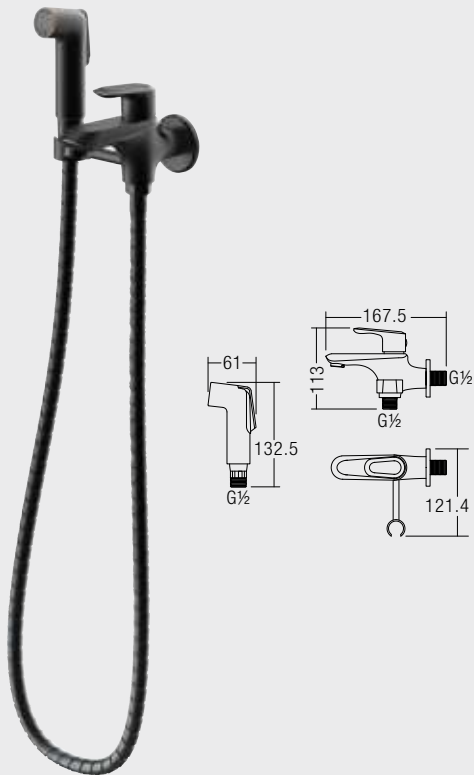

SVFC-9059C
Double Spout Wall mounted Kitchen Sink Tap
• Brass • Black Bronze

SVFC-90110

Two Way Bib Tap with Hand Spray Bidet Set
• Brass • Black Bronze