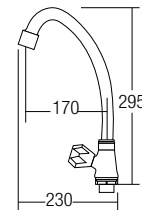

22016-E1

Elongated Basin Pillar Tap
• Brass • Chrome

22007-E1

Angle Valve
• Brass • Chrome

61012-E1

Wall Sink Tap
• Brass • Chrome

62012-E1

Pillar Sink Tap
• Brass • Chrome