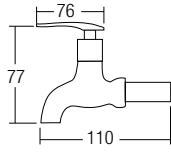

21013-F10

Wall Bib Tap
• Brass • Chrome