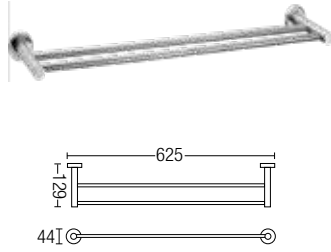

2304-24 / 2304-28
Double Towel Bar
• Stainless Steel • Hairline