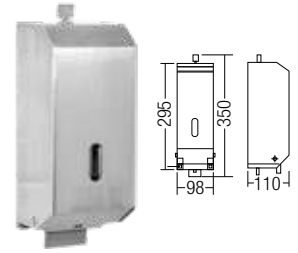

4107
Toilet Paper Holder
• Brass • Chrome

85807
Toilet Paper Holder
• Brass • Chrome

CD-603
Aluminium Alloy Casing
Hand Dryer

CD-688
ABS Chromed Super Hand
Dryer Dispenser

V-8099
Recessed Soap
Dispenser
• SUS304 • Hairline