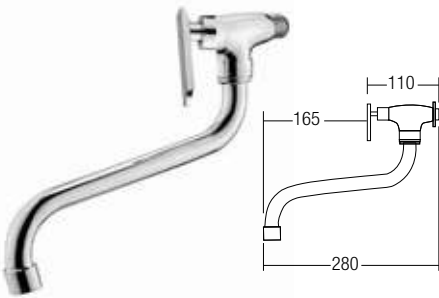

63012-F11
Ablution Tap
• Brass • Chrome