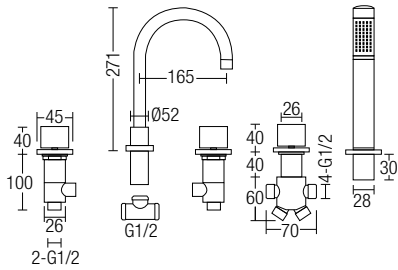

HS 10

Brass Floor Standing Shower Rail Set
• Brass • Chrome

HS 11

Brass Floor Standing Shower Rail Set
• Brass • Chrome

HS 99A

Brass Floor Standing Shower Rail Set
• Brass • Chrome

SHOWER MIXER Series

026004
5 Hole Bath / Shower Mixer
• Brass • Chrome