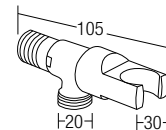

1304
Angle Valve
• Brass • Chrome

1305
Angle Valve
• Brass • Chrome

1308
Angle Valve
• Brass • Chrome

1309
Angle Valve
• Brass • Chrome

1311
Angle Valve With Holder
• Brass • Chrome

5006
Wall Bib Tap
• Brass • Chrome