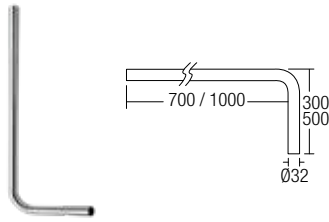

FU-1007

Concealed Box Type Flushing Valve for Urinal
 • Stainless Steel • Hairline

CFC-1009

Concealed Box Type Flushing Valve for WC
 • Stainless Steel • Hairline

FLUSH VALVE ACCESSORIES Series

Z-04 (700 X 300mm) / Z-05 (1000 X 500mm)