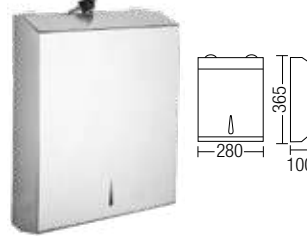

CD-603
Aluminium Alloy Casing
Hand Dryer