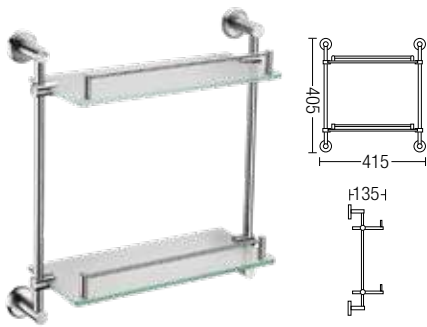

VS-003

Brass Anti-Vandal
 Floor Trap With Screw
 • Brass • Chrome

2300
Double Glass Shelf
• Stainless Steel • Hairline

2312
Glass Shelf
• Stainless Steel • Hairline

2303-24 / 2303-28
Single Towel Bar
• Stainless Steel • Hairline