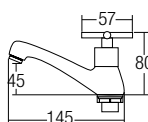

AMAV-2356

Angle Valve

- Brass • Chrome
- 1/2"

RM63.00