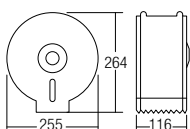

AMBA-273/B
Paper Dispenser
• ABS
• Black
• 1 pc/box, 20 pcs/ctn
RM61.00