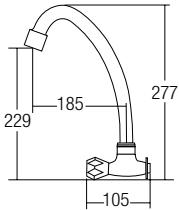

AMFC-6038A
Kitchen Pillar Sink Tap
• Brass • Chrome
• 1 pc/box, 24 pcs/ctn
RM138.00

AMFC-6038C
Kitchen Pillar Sink Tap
• Brass • Chrome
• 1 pc/box, 24 pcs/ctn
RM138.00

AMFC-6031
Wall Bib Tap
• Brass • Chrome
• 1 pc/box, 24 pcs/ctn
RM98.00

AMFC-6032
Wall Bib Tap With
Hose Connect
• Brass • Chrome
• 1 pc/box, 24 pcs/ctn
RM107.00