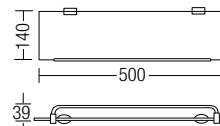

* Prices are subject to 0% GST * All the measurement by millimeter (mm)