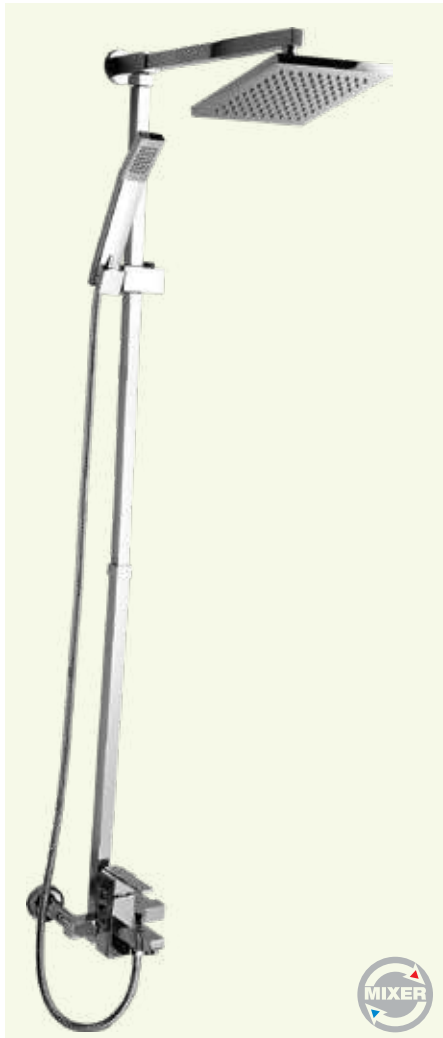

SHOWER PANEL SET SERIES

SHOP NOW

AMMX-5120

3 Way Expose Shower Set

Bath shower post set come with bath shower mixer
Brass chrome - rain shower 8" x 8"
ABS chrome - hand shower
• Brass • Chrome
• 1 set/box, 3 sets/ctn

RM2106.00