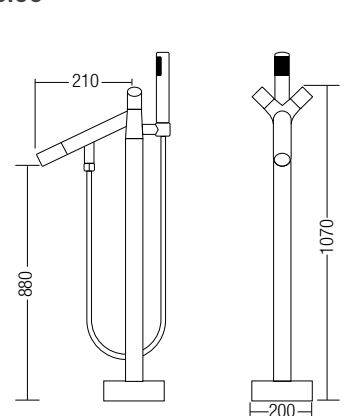

* Prices are subject to 0% GST * All the measurement by millimeter (mm)