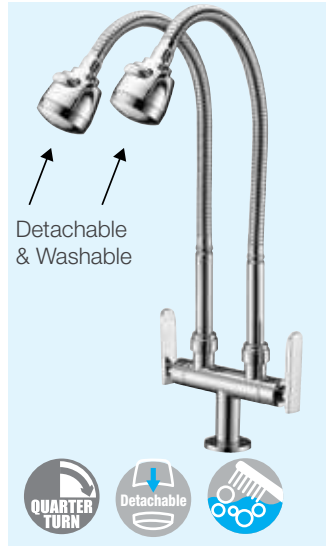

AMFC-3660H
Double Flexible Hose Kitchen Pillar Sink Tap
• Brass • Chrome
• 1 pc/box, 12 pcs/ctn
RM344.00