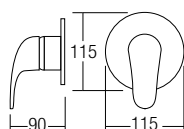

AMFC-5752

Elbow Line Wall Bib Tap

- Brass • Chrome
- 1 pc/box, 24 pcs/ctn

RM89.00