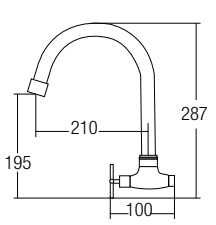

AMFC-2358C
 Kitchen Pillar Sink Tap
 • Brass • Chrome
 • 1 pc/box, 24 pcs/ctn
RM153.00

* Prices are subject to 0% GST * All the measurement by millimeter (mm)

AMFC-2393

Tall Basin Pillar Tap

- Brass • Chrome
- 1 pc/box, 24 pcs/ctn