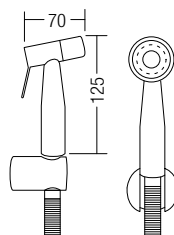

* Product come with Stainless Steel Hose

AMSB-1144

Brass Angle Valve & Spray Bidet Set

- Brass • Chrome
 - 1 set/box, 20 sets/ctn
- RM134.00**

BATHROOM FITTING - 23 SERIES

SHOP NOW

AMBA-2303/600 / AMBA-2303/800