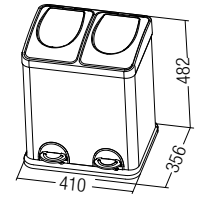

DUSTBIN SERIES

SHOP NOW

FLOOR GRATING SERIES

SHOP NOW

* Prices are subject to 0% GST * All the measurement by millimeter (mm)