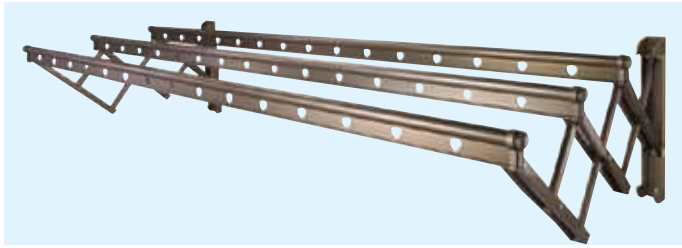

SLIDING CLOTHES HANGER SERIES

[SHOP NOW](#)

AMCH-1629 (3 Tube)
Aluminium Sliding Rack Hanger

- Aluminium • Champagne
- 1 set/box, 10 sets/ctn

RM531.00