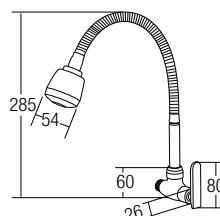

* All the measurement by millimeter (mm)
* Prices are subject to 0% GST