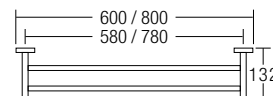

AMBA-2305

Soap Dish Holder With Glass

- Stainless Steel SUS304
- Hairline Stainless Steel
- 1 pc/box, 20 pcs/ctn

RM84.00