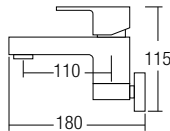

AMMX-9316

Exposed Bath Shower With Tap - Mixer

- Brass • Chrome
- 1 pc/box, 12 pcs/ctn

RM1137.00

AMMX-9318

Exposed Bath Shower - Mixer

- Brass • Chrome
- 1 pc/box, 12 pcs/ctn

RM816.00