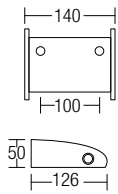

Basket

- Stainless Steel SUS304
- Hairline Stainless Steel
- 1 pc/box, 20 pcs/ctn

RM192.00

* Prices are subject to 0% GST * All the measurement by millimeter (mm)

AMBA-401
Wall Mounted Paper Holder
 • Stainless Steel SUS304
 • Chrome
 • 1 pc/box, 60 pcs/ctn
RM50.00