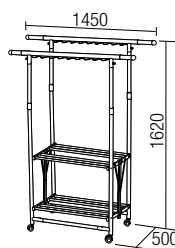

FOLDABLE CLOTHES HANGER SERIES

SHOP NOW

AMCH-1117

Foldable Clothes Hanger

- Stainless Steel • SP
- 1 set/box, 5 sets/ctn

RM350.00

AMCH-1692

Foldable Clothes Hanger

- Stainless Steel • SP
- 1 set/box, 6 sets/ctn

RM493.00

AMCH-1697

Foldable Clothes Hanger

- Stainless Steel • SP
- 1 set/box, 4 sets/ctn

RM548.00

FLOOR CLOTHES HANGER SERIES

SHOP NOW

Extend

AMCH-1695

Two Rod Floor Clothes Hanger

- Stainless Steel • SP
- 1 set/box, 6 sets/ctn

RM440.00

AMCH-1691

Two Rod Floor Clothes Hanger

- Stainless Steel • SP
- 1 set/box, 6 sets/ctn

RM713.00

Extend

AMCH-1693

One Rod Floor Clothes Hanger

- Stainless Steel • SP
- 1 set/box, 10 sets/ctn

RM238.00

* Prices are subject to 0% GST * All the measurement by millimeter (mm)