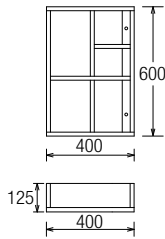

AMBC-7223
Bathroom Mirror Cabinets

- Stainless Steel SUS304
- Size: 605 x 405 x 125
- 1 pc/box

RM507.00