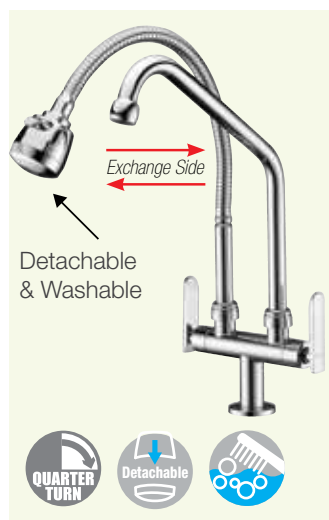

* All the measurement by millimeter (mm)
* Prices are subject to 0% GST

COLD TAP - 36 SERIES

zimer[®]

SHOP NOW

AMFC-3657A
Kitchen Wall Sink Tap
• Brass • Chrome
• 1 pc/box, 24 pcs/ctn
RM122.00

AMFC-3657C
Kitchen Wall Sink Tap
• Brass • Chrome
• 1 pc/box, 24 pcs/ctn
RM122.00

AMFC-3658A
Kitchen Pillar Sink Tap
• Brass • Chrome
• 1 pc/box, 24 pcs/ctn
RM138.00

AMFC-3658C
Kitchen Pillar Sink Tap
• Brass • Chrome
• 1 pc/box, 24 pcs/ctn
RM138.00

AMFC-3640A
Kitchen Wall Flexible Hose & L Spout Sink Tap
• Brass • Chrome
• 1 pc/box, 12 pcs/ctn
RM317.00