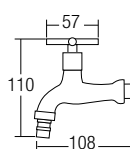

AMFC-2352

Wall Bib Tap

- Brass • Chrome
- 1 pc/box, 24 pcs/ctn

RM82.00