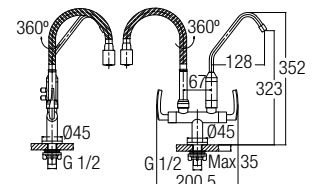

* All the measurement by millimeter (mm)

* Prices are subject to 0% GST