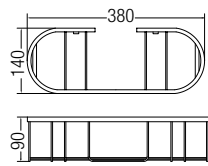

STAINLESS STEEL SUS 304

AMBA-51003

Basket

- Stainless Steel SUS304
- Hairline Stainless Steel
- 1 pc/box, 20 pcs/ctn

RM169.00