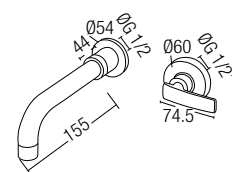

* Prices are subject to 0% GST * All the measurement by millimeter (mm)