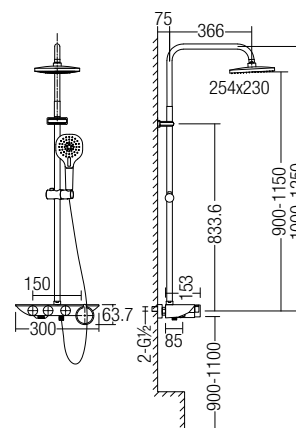

Bath shower post set come with bath shower mixer

ABS chrome - rain shower 8"

ABS chrome - hand shower

• Brass • Chrome

• 1 set/box, 3 sets/ctn

RM2371.00

* Prices are subject to 0% GST * All the measurement by millimeter (mm)