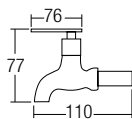

* Prices are subject to 0% GST * All the measurement by millimeter (mm)

AMFC-3652

Wall Bib Tap

- Brass • Chrome
- 1 pc/box, 24 pcs/ctn

RM82.00

AMFC-3643

Wall Two Way Tap with Holder

- Brass • Chrome
- 1 pc/box, 24 pcs/ctn