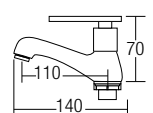

AMFC-3409
Wall Two Way Tap
• Brass • Chrome
• 1 pc/box, 24 pcs/ctn
RM138.00