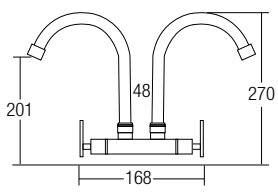

AMFC-3658H
Flexible Hose Kitchen Pillar Sink Tap
• Brass • Chrome
• 1 pc/box, 24 pcs/ctn
RM178.00

* All the measurement by millimeter (mm)
* Prices are subject to 0% GST

COLD TAP - 36 SERIES

SHOP NOW

AMFC-3659C
 Double Spout Kitchen Wall Sink Tap
 • Brass • Chrome
 • 1 pc/box, 12 pcs/ctn
RM298.00