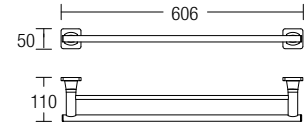

- Brass • Black • Size: 600
- 1 pc/box, 10 pcs/ctn

RM281.00

AMBA-39905
Black Soap Dish Holder with Glass