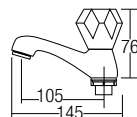

AMAV-6036

Angle Valve

- Brass • Chrome
- 1/2"
- 1 pc/box, 50 pcs/ctn

RM65.00