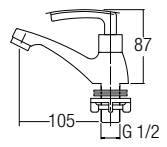

AMAV-1956
Angle Valve
• Brass • Satin Nickel
• 1 pc/box, 50 pcs/ctn
RM70.00