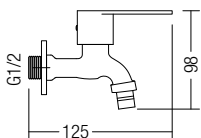

AMFC-8853
Wall Two Way Tap

- Stainless Steel SUS 304
- Hairline Stainless Steel
- 8 pc/box, 48 pcs/ctn

RM116.00