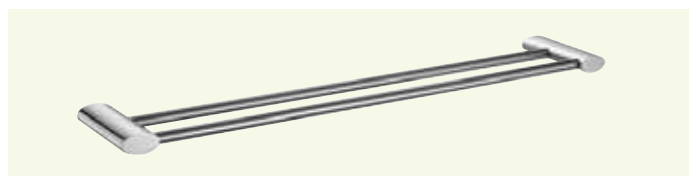

RM126.00

AMBA-2606

Tumblers Holder

- Stainless Steel SUS304
- Hairline Stainless Steel
- 1 pc/box, 20 pcs/ctn

RM101.00

AMBA-2614

Double Tumblers Holder

- Stainless Steel SUS304
- Hairline Stainless Steel
- 1 pc/box, 30 pcs/ctn

RM104.00

BATHROOM FITTING - 75 SERIES

SHOP NOW

AMBA-7503/750

Single Towel Bar

- Brass • Chrome
- Size: 750
- 1 pc/box, 10 pcs/ctn

RM176.00

AMBA-7504/750