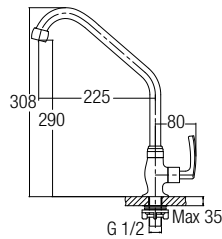

AMFC-1959A
Double Spout Kitchen Wall Sink Tap
• Brass • Satin Nickel
• 1 pc/box, 12 pcs/ctn
RM326.00