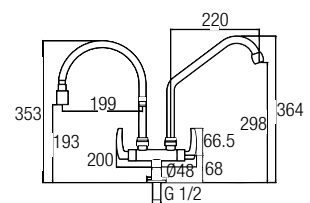

COLD TAP - 19 SERIES

SHOP NOW

COLD TAP - 23 SERIES

SHOP NOW

* Prices are subject to 0% GST * All the measurement by millimeter (mm)