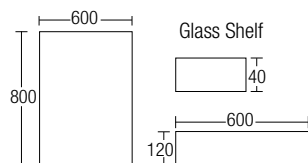

- Size: 600 x 800

RM259.00

AMBC-7230 (Glass Shelf)

- Size: 600 x 120

RM128.00

AMBC-7231 / AMBC-7232
Bathroom Mirror

- Stainless Steel
- Silver
- 1 pc/box

AMBC-7231 (Mirror)