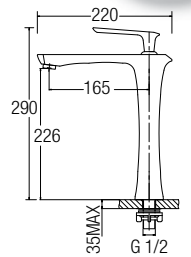

COLD TAP - 65 SERIES

COLD TAP - 304 SERIES

* All the measurement by millimeter (mm)

* Prices are subject to 0% GST