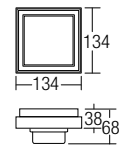

AMFG-605
Outdoor Floor Grating
• Stainless Steel SUS304
• Hairline Stainless Steel
• Thickness: 1.5
• 1 pc/box,
60 pcs/ctn
RM92.00