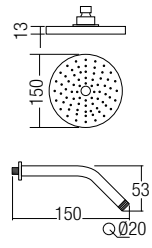

AMSH-6206
ABS Rain Shower With Arm

- ABS • Chrome
- 1 pc/box, 36 pcs/ctn

RM92.00