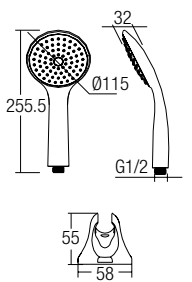

HAND SHOWER SERIES

SHOP NOW

1. Hand Shower with Holder (3 function)
   - SUS304 Stainless Steel Flexi Hose
   - ABS • Chrome
   - 1 set/box, 24 sets/ctn
2. **RM159.00**

1. Hand Shower with Holder
   - SUS 304 Stainless Steel Flexi Hose
   - Air Power
   - Brass • Chrome
   - 1 set/box, 24 sets/ctn
2. **RM165.00**

SHOWER HEAD SERIES

SHOP NOW

* All the measurement by millimeter (mm)
* Prices are subject to 0% GST