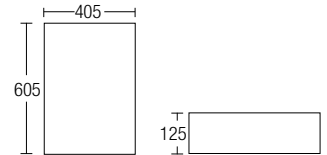

AMBC-7229 / AMBC-7230
Bathroom Mirror

- Stainless Steel SUS 204
- Black
- 1 pc/box

AMBC-7229 (Mirror)

- Size: 600 x 800

RM259.00

AMBC-7230 (Glass Shelf)

- Size: 600 x 120

RM128.00