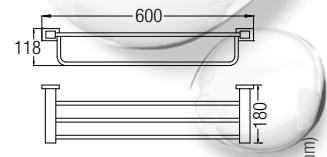

BATHROOM FITTING - 838 SERIES

SHOP NOW

AMBA-83800
Double Glass Shelf
 • Brass • Chrome
 • 1 pc/box, 6 pcs/ctn
RM458.00

AMBA-83802
Towel Rack
 • Brass • Chrome
 • 1 pc/box, 6 pcs/ctn
RM596.00

AMBA-83803
Single Towel Bar
 • Brass • Chrome
 • 1 pc/box, 20 pcs/ctn
RM222.00