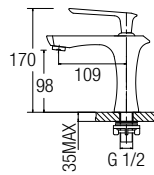

* All the measurement by millimeter (mm)

* Prices are subject to 0% GST * All the measurement by millimeter (mm)

COLD TAP - 65 SERIES

AMFC-6550
Basin Pillar Cold Tap
 • Brass • Satin Nikel
 • 1 pc/box, 24 pcs/ctn
RM267.00