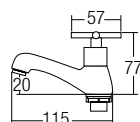

RM169.00

AMFC-2354

Basin Pillar Tap

- Brass • Chrome
- 1 pc/box, 24 pcs/ctn

RM112.00

AMFC-2355

Basin Pillar Tap

- Brass • Chrome
- 1 pc/box, 24 pcs/ctn