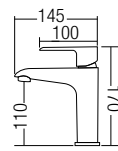

AMFC-6292

Single Lever Basin Cold Tap

- Brass • Chrome
- 1 pc/box, 24 pcs/ctn

RM230.00