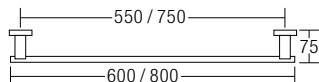

AMBA-2604/600 / AMBA-2604/800

Double Towel Bar

- Stainless Steel SUS304
- Hairline Stainless Steel
- 1 pc/box, 10 pcs/ctn

AMBA-2604/600 - 600 **RM165.00**

AMBA-2604/800 - 800 **RM199.00**