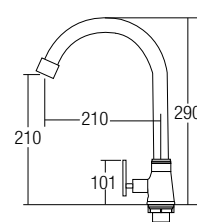

AMFC-3640A
Kitchen Wall Flexible Hose & L Spout Sink Tap
• Brass • Chrome
• 1 pc/box, 12 pcs/ctn
RM317.00

AMFC-3641A
Kitchen Pillar Flexible Hose & L Spout Sink Tap
• Brass • Chrome
• 1 pc/box, 12 pcs/ctn
RM333.00

AMFC-3657H
Flexible Hose Kitchen Wall Sink Tap
• Brass • Chrome
• 1 pc/box, 24 pcs/ctn
RM166.00

AMFC-3658H
Flexible Hose Kitchen Pillar Sink Tap
• Brass • Chrome
• 1 pc/box, 24 pcs/ctn
RM178.00