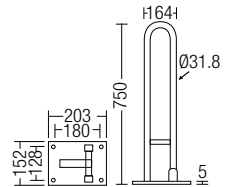

GRAB BAR SERIES

SHOP NOW

- Stainless Steel SUS304
- Hairline Stainless Steel
- Thickness: 1.2
- Size: 610
- 1 pc/box, 20 pcs/ctn

RM195.00

- Stainless Steel SUS304
- Hairline Stainless Steel
- Thickness: 1.2
- 1 pc/box, 4 pcs/ctn

RM503.00

- Stainless Steel SUS304
- Hairline Stainless Steel
- Thickness: 1.2
- 1 pc/box, 4 pcs/ctn

RM513.00

- Stainless Steel SUS304
- Hairline Stainless Steel
- Thickness: 1.2
- 1 set/box, 4 sets/ctn

RM1111.00

ACCESSORIES SERIES

SHOP NOW

- Brass • Chrome
- AMACC-01/80
- Size: 80
- 1 pc/box, 48 pcs/ctn

RM61.00

- AMACC-01/120
- Size: 120
- 1 pc/box, 50 pcs/ctn

RM92.00

- Stainless Steel SUS304
- Size: 80
- 1 pc/box, 48 pcs/ctn

RM48.00

- Brass • Chrome
- AMACC-02/80
- Size: 80
- 1 pc/box, 48 pcs/ctn

RM57.00

- AMACC-02/120
- Size: 120
- 1 pc/box, 50 pcs/ctn

RM92.00

- Brass • Chrome
- Size: 90
- 1 pc/box, 48 pcs/ctn

RM101.00

- ABS
- 1 pack

RM43.00

* Prices are subject to 0% GST * All the measurement by millimeter (mm)