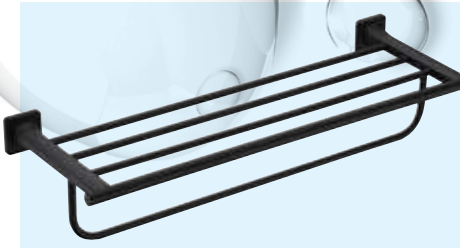

BATHROOM FITTING - 399 SERIES

SHOP NOW

AMBA-39902/600
Black 2 Tie Bathroom Rack

- Brass • Black
- Size: 600
- 1 pc/box, 6 pcs/ctn

RM527.00