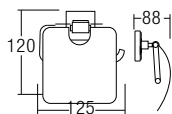

AMBA-2607

Paper Holder

- Stainless Steel SUS304
- Hairline Stainless Steel
- 1 pc/box, 20 pcs/ctn

RM126.00

AMBA-2606

Tumblers Holder

- Stainless Steel SUS304
- Hairline Stainless Steel
- 1 pc/box, 20 pcs/ctn

RM101.00