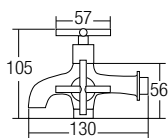

AMFC-2354

Basin Pillar Tap

- Brass • Chrome
- 1 pc/box, 24 pcs/ctn

RM112.00