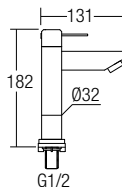

COLD TAP - 304 SERIES

* All the measurement by millimeter (mm)

* Prices are subject to 0% GST