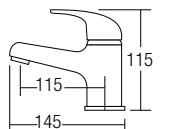

AMMX-3243
Basin Pillar Tap - Mixer
• Brass • Chrome
• 1 pc/box, 12 pcs/ctn
RM291.00

* Prices are subject to 0% GST * All the measurement by millimeter (mm)

MIXER - 33 SERIES

SHOP NOW

AMMX-3316
Exposed Bath Shower
With Tap - Mixer
• Brass • Chrome
• 1 pc/box, 12 pcs/ctn
RM405.00