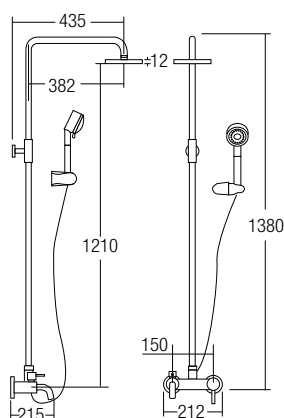

Applicable for water heater

AMSP-5502

Bath Shower Set For Water Heater

Bath shower post
SUS304 - rain shower 8"
SUS304 - hand shower
- 150cm heavy duty double interlock stainless steel flexi-hose (hand shower)
- 52cm heavy duty double interlock stainless steel flexi-hose (water heater)
• SUS304
• Stainless Steel Hairline
• 1 set/box, 3 sets/ctn

RM506.00