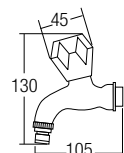

* All the measurement by millimeter (mm)
* Prices are subject to 0% GST