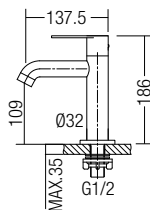

AMFC-8861
Basin Pillar Tap
• Stainless Steel SUS 304
• Hairline Stainless Steel
• 2 pc/box, 30 pcs/ctn
RM82.00