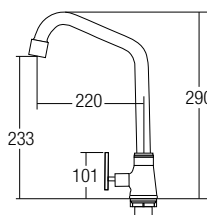

AMFC-3640A
Kitchen Wall Flexible Hose & L Spout Sink Tap
• Brass • Chrome
• 1 pc/box, 12 pcs/ctn
RM317.00

AMFC-3641A
Kitchen Pillar Flexible Hose & L Spout Sink Tap
• Brass • Chrome
• 1 pc/box, 12 pcs/ctn
RM333.00

AMFC-3657H
Flexible Hose Kitchen Wall Sink Tap
• Brass • Chrome
• 1 pc/box, 24 pcs/ctn
RM166.00

AMFC-3658H
Flexible Hose Kitchen Pillar Sink Tap
• Brass • Chrome
• 1 pc/box, 24 pcs/ctn
RM178.00