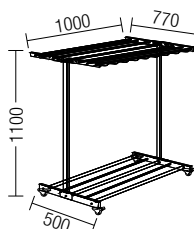

RM350.00

AMCH-1692

Foldable Clothes Hanger

- Stainless Steel • SP
- 1 set/box, 6 sets/ctn

RM493.00

AMCH-1697

Foldable Clothes Hanger

- Stainless Steel • SP
- 1 set/box, 4 sets/ctn