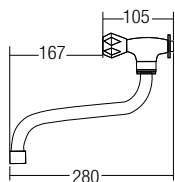

AMFC-6034

Basin Pillar Tap

- Brass • Chrome
- 1 pc/box, 24 pcs/ctn

RM118.00