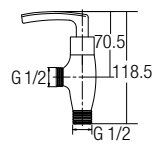

AMSV-1906 / AMSV-1907
Stop Valve
• Brass • Satin Nickel
• 1/2"
1 pc/box, 50 pcs/ctn
RM103.00
• 3/4"
1 pc/box, 30 pcs/ctn
RM120.00