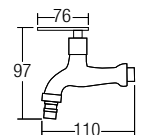

* Prices are subject to 0% GST * All the measurement by millimeter (mm)