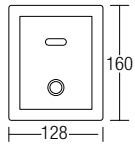

AMFV-505
Sensor Urinal Flush Valve
With Manual Operation,
AC Supply

- Brass • Hairline
- 1 pc/box, 8 pcs/ctn

RM1832.00