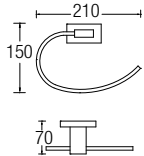

- Brass • Chrome
- 1 pc/box, 20 pcs/ctn

RM134.00

AMBA-83808

Towel Ring

- Brass • Chrome
- 1 pc/box, 20 pcs/ctn

RM149.00

AMBA-83810

Towel Twin Hook