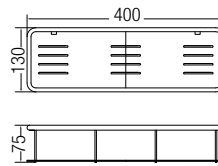

STAINLESS STEEL SUS 304

AMBA-51004

Basket

- Stainless Steel SUS304
- Hairline Stainless Steel
- 1 set/box, 20 sets/ctn

RM169.00