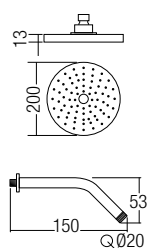

AMSH-6408
ABS Square Rain Shower With Arm

- ABS • Chrome
- 1 pc/box, 36 pcs/ctn

RM121.00