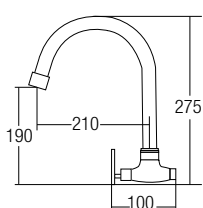

AMFC-3640A
Kitchen Wall Flexible Hose & L Spout Sink Tap
• Brass • Chrome
• 1 pc/box, 12 pcs/ctn
RM317.00

AMFC-3641A
Kitchen Pillar Flexible Hose & L Spout Sink Tap
• Brass • Chrome
• 1 pc/box, 12 pcs/ctn
RM333.00

AMFC-3657H
Flexible Hose Kitchen Wall Sink Tap
• Brass • Chrome
• 1 pc/box, 24 pcs/ctn
RM166.00

AMFC-3658H
Flexible Hose Kitchen Pillar Sink Tap
• Brass • Chrome
• 1 pc/box, 24 pcs/ctn
RM178.00