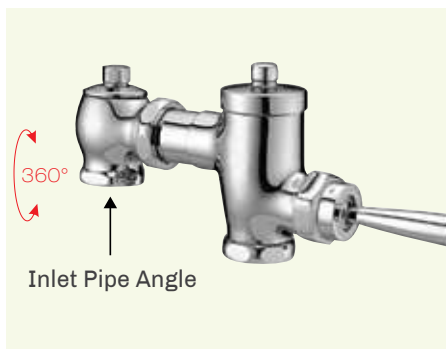

AMFV-600
Concealed Urinal Flush Valve
• Brass • Chrome
• 1 pc/box, 18 pcs/ctn
RM474.00

Z-04 / Z-05
WC L Pipe
• Brass • Chrome
• 1 pc/box, 18 pcs/ctn

• Z-04
Size: 700 X 300

RM80.00

• Z-05
Size: 1000 X 500

RM90.00