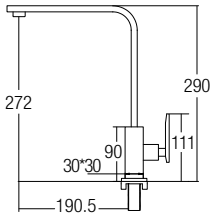

AMFC-201
Kitchen Pillar Sink Tap
• Brass • Chrome
• 1 pc/box, 24 pcs/ctn
RM328.00