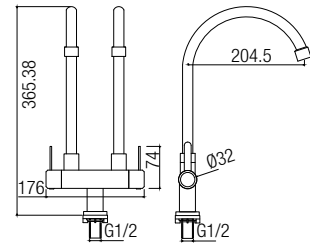

RM241.70

AMFC-9260C

Double Spout Kitchen Pillar Sink Tap

- Stainless Steel SUS 304
- Gun Metal
- 2 pc/box, 20 pcs/ctn

RM236.70

AMFC-9251

Wall Bib Tap

- Stainless Steel SUS 304
- Gun Metal
- 6 pc/box, 72 pcs/ctn