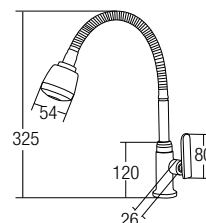

* All the measurement by millimeter (mm)
* Prices are subject to 0% GST