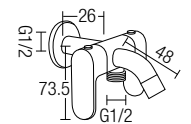

* Prices are subject to 0% GST * All the measurement by millimeter (mm)