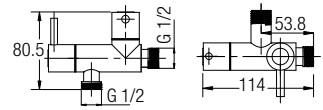

TWO WAY ANGLE VALVE SERIES

SHOP NOW

AMAV-311

Two Way Angle Valve (Square)

- Brass • Chrome
 - 1 pc/box, 50 pcs/ctn
- RM147.00**

AMAV-313

Two Way Angle Valve

- Brass • Chrome
 - 1 pc/box, 50 pcs/ctn
- RM127.00**