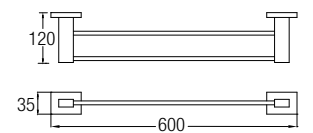

* All the measurement by millimeter (mm)

* Prices are subject to 0% GST