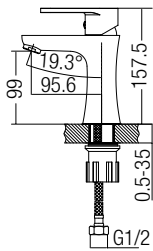

AMMX-24246
Tall Basin Pillar Tap - Mixer
• Brass • Chrome
• 1 pc/box, 12 pcs/ctn
RM801.00