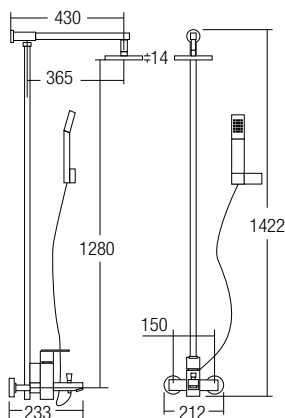

AMMX-5230

3 Way Expose Shower Set

Bath shower post set come with bath shower mixer
Brass chrome - rain shower 8"
ABS chrome - hand shower
• Brass • Chrome
• 1 set/box, 3 sets/ctn

RM1542.00