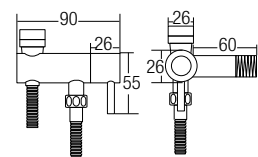

* Product come with Stainless Steel Hose

AMSB-1144

Brass Angle Valve & Spray Bidet Set

- Brass • Chrome
 - 1 set/box, 20 sets/ctn
- RM134.00**

BATHROOM FITTING - 23 SERIES

SHOP NOW

AMBA-2303/600 / AMBA-2303/800