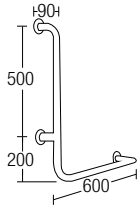

TX-1082
Grab Bar, U-Shape Ø32

- Stainless Steel SUS304
- Hairline Stainless Steel
- Thickness: 1.2
- 1 pc/box, 4 pcs/ctn

RM513.00