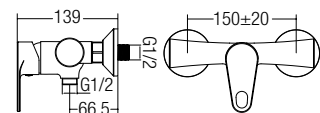

AMMX-24215
Concealed Bath Shower - Mixer
• Brass • Chrome
• 1 pc/box, 12 pcs/ctn
RM359.00