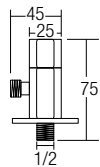

RM62.30

ANGLE VALVE SERIES

SHOP NOW

AMAV-305

Angle Valve

- Brass • Chrome
- 1 pc/box, 50 pcs/ctn

RM51.00

AMAV-306