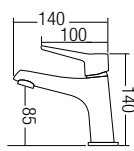

AMFC-6247

Single Lever Basin Cold Tap

- Brass • Chrome
- 1 pc/box, 24 pcs/ctn

RM230.00

AMFC-6248

Single Lever Basin Cold Tap

- Brass • Chrome
- 1 pc/box, 24 pcs/ctn

RM230.00