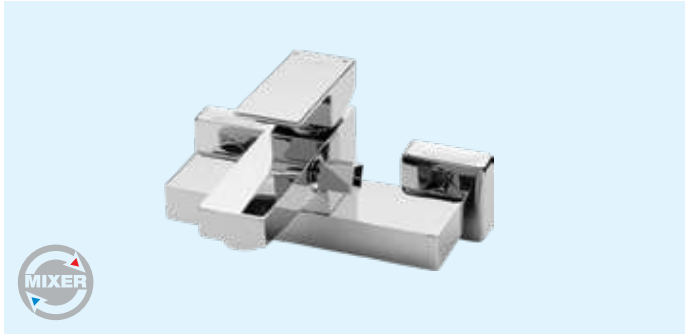

AMMX-9216
Concealed 2 way Bath Shower - Mixer
• Brass • Chrome • 1 pc/box, 12 pcs/ctn
RM565.00

* Prices are subject to 0% GST * All the measurement by millimeter (mm)

MIXER - 93 SERIES

aimer[®]

[SHOP NOW](#)