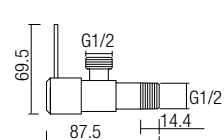

AMAV-9256

Angle Valve

- Stainless Steel SUS 304
- Gun Metal
- 6 pc/box, 72 pcs/ctn

RM62.30