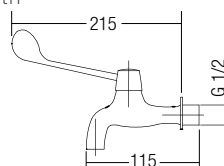

AMFC-5754

Elbow Line Basin Pillar Tap

- Brass • Chrome
- 1 pc/box, 24 pcs/ctn

RM122.00