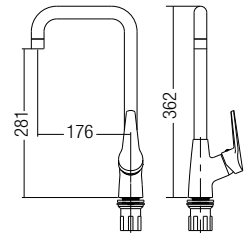

MIXER - 24 SERIES

SHOP NOW

AMMX-24243
Basin Pillar Tap - Mixer
• Brass • Chrome
• 1 pc/box, 12 pcs/ctn
RM519.00

AMMX-24246
Tall Basin Pillar Tap - Mixer
• Brass • Chrome
• 1 pc/box, 12 pcs/ctn
RM801.00

AMMX-24201
Kitchen Pillar Sink Tap - Mixer
• Brass • Chrome
• 1 pc/box, 12 pcs/ctn
RM641.00