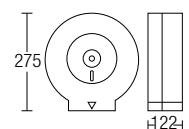

* Prices are subject to 0% GST * All the measurement by millimeter (mm)