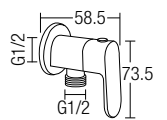

COLD TAP - 50 SERIES

SHOP NOW

AMFC-5001
Basin Pillar Tap
• Brass • Chrome
• 1 pc/box, 24 pcs/ctn
RM295.00

AMFC-5002
Tall Basin Pillar Tap
• Brass • Chrome
• 1 pc/box, 24 pcs/ctn
RM393.00

AMAV-5005
Angle Valve
• Brass • Chrome
• 1 pc/box, 50 pcs/ctn
RM78.00