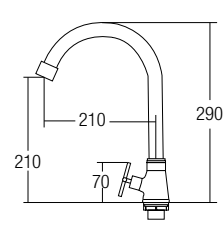

* Prices are subject to 0% GST * All the measurement by millimeter (mm)