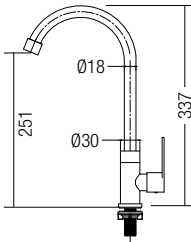

AMFC-8859C
Double Spout Kitchen Wall Sink Tap

- Stainless Steel SUS 304
- Hairline Stainless Steel
- 2 pc/box, 20 pcs/ctn

RM208.00