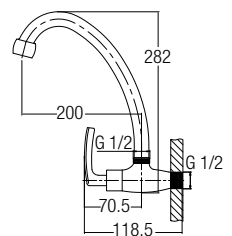

AMFC-1957A
Kitchen Wall Sink Tap
• Brass • Satin Nickel
• 1 pc/box, 24 pcs/ctn
RM132.00