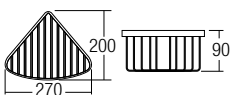

STAINLESS STEEL SUS 304

AMBA-21001

Basket

- Stainless Steel SUS304
- Hairline Stainless Steel
- 1 pc/box, 20 pcs/ctn

RM230.00