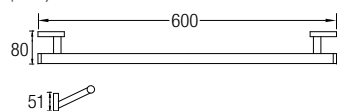

AMBA-85802

Towel Rack

- Brass • Chrome • 1 pc/box, 6 pcs/ctn

RM480.00

AMBA-85803

Single Towel Bar

- Brass • Chrome • 1 pc/box, 25 pcs/ctn

RM160.00