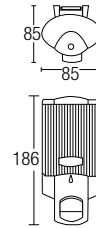

AMBA-187
Single Soap Dispenser (Push)

- ABS • Satin Chrome
- Capacity: 350ml
- 1 pc/box, 80 pcs/ctn

RM60.00