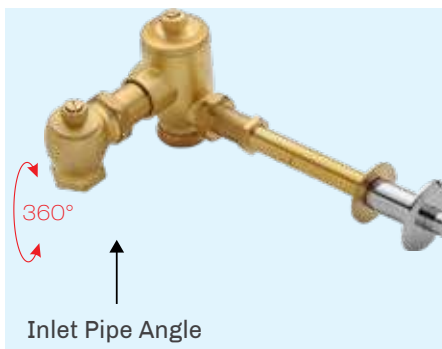

AMFV-200
Concealed WC Flush Valve
• Brass • Chrome • 1 pc/box, 12 pcs/ctn
RM810.00

RM50.00