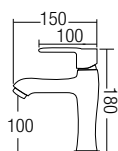

- Brass • Chrome
- 1 pc/box, 30 pcs/ctn

- 1/2" - RM98.00
- 3/4" - RM112.00
- 1" - RM145.00

COLD TAP - 62 SERIES

SHOP NOW

AMFC-6245

Single Lever Basin Cold Tap

- Brass • Chrome
- 1 pc/box, 24 pcs/ctn

RM230.00