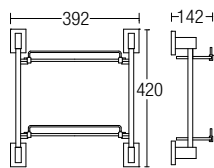

AMBA-83802
Towel Rack
• Brass • Chrome
• 1 pc/box, 6 pcs/ctn
RM596.00