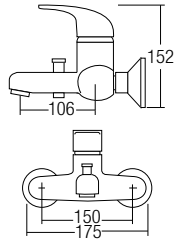

AMMX-3243
Basin Pillar Tap - Mixer
• Brass • Chrome
• 1 pc/box, 12 pcs/ctn
RM291.00

* Prices are subject to 0% GST * All the measurement by millimeter (mm)

MIXER - 33 SERIES

SHOP NOW

AMMX-3316
Exposed Bath Shower
With Tap - Mixer
• Brass • Chrome
• 1 pc/box, 12 pcs/ctn
RM405.00