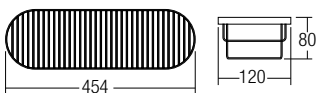

RM230.00

STAINLESS STEEL SUS 304

AMBA-21004

Basket

- Stainless Steel SUS304
- Hairline Stainless Steel
- 1 pc/box, 10 pcs/ctn

RM244.00

STAINLESS STEEL SUS 304

AMBA-21006