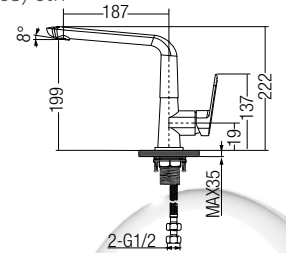

AMMX-26201
Kitchen Pillar Sink Tap - Mixer
• Brass • Chrome
• 1 pc/box, 12 pcs/ctn
RM718.00