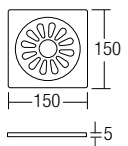

AMFG-608
Floor Grating
• Stainless Steel SUS304 • Hairline Stainless Steel
• Thickness: 2.0 • 1 pc/box, 40 pcs/ctn
RM98.00