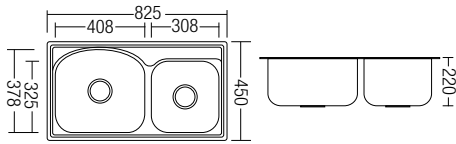

1 Piece

STAINLESS STEEL SUS 304

AMKS-654522

Single Bowl Kitchen Sink With S/S Waste

- Stainless Steel SUS304 • Stainless Steel Hairline
- 650 x 450 x 225 x 0.8mm • 1 pc/ctn

RM559.00