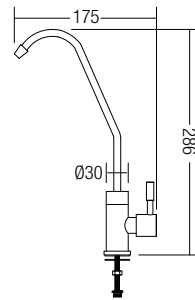

AMFC-88700
Water Filter Pillar Tap

- Stainless Steel SUS 304
- Hairline Stainless Steel
- 3 pc/box, 30 pcs/ctn

RM175.00