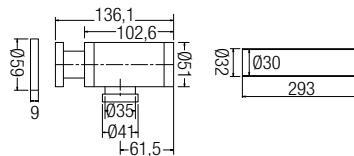

AMACC-3412 / AMACC-3415

Stainless Steel Hose

Double Interlock

- Stainless Steel SUS304 • Chrome

- 1 pc/box, 50 pcs/ctn

AMACC-3412

- Size: 1.2m

RM46.00

AMACC-3415

- Size: 1.5m

RM55.00