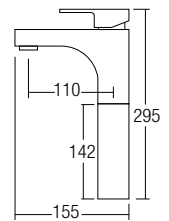

AMMX-9215
Concealed Bath Shower - Mixer
• Brass • Chrome • 1 pc/box, 12 pcs/ctn
RM411.00