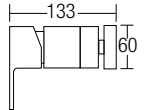

MIXER - 93 SERIES

aimer®

[SHOP NOW](#)

AMMX-9316

Exposed Bath Shower With Tap - Mixer

- Brass • Chrome
- 1 pc/box, 12 pcs/ctn

RM1137.00

AMMX-9318

Exposed Bath Shower - Mixer

- Brass • Chrome
- 1 pc/box, 12 pcs/ctn

RM816.00

MIXER - MIX SERIES

[SHOP NOW](#)

AMMX-88201

Flexible Hose Kitchen Pillar Sink Tap - Mixer

- Stainless Steel SUS 304
- Hairline Stainless Steel
- 1 pc/box

RM421.00

* All the measurement by millimeter (mm)

* Prices are subject to 0% GST