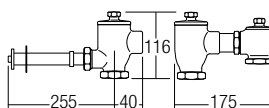

Z-01
WC Straight Pipe
• Stainless Steel • Chrome
• 1 pc/box, 50 pcs/ctn

RM50.00