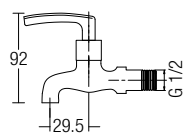

AMFC-1953
Two Way Tap
• Brass • Satin Nickel
• 1 pc/box, 24 pcs/ctn
RM161.00