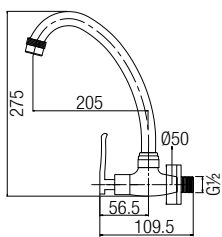

AMFC-1303
Wall Bib Tap
• Brass • Chrome
• 1 pc/box, 24 pcs/ctn
RM79.00