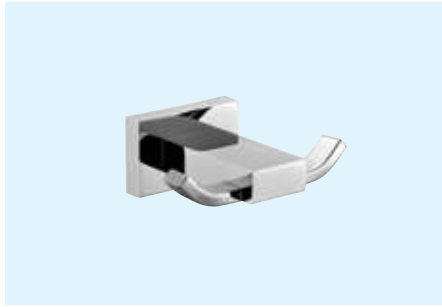

- Brass • Chrome
- 1 pc/box, 20 pcs/ctn

RM134.00

AMBA-83808

Towel Ring

- Brass • Chrome
- 1 pc/box, 20 pcs/ctn

RM149.00

AMBA-83810

Towel Twin Hook