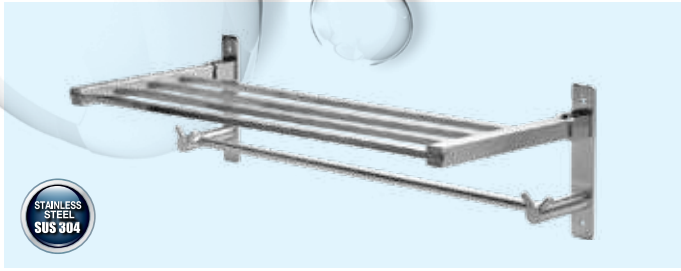

- Brass • Chrome
- 1 pc/box, 20 pcs/ctn

RM100.00

* Prices are subject to 0% GST * All the measurement by millimeter (mm)

BATHROOM FITTING SERIES

SHOP NOW

AMBA-3301
Towel Rack With Hock

- Stainless Steel SUS304
- Hairline Stainless Steel
- 1 pc/box, 6 pcs/ctn