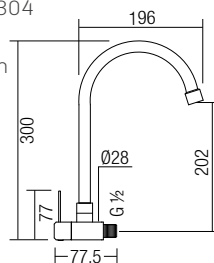

AMFC-9257C
Kitchen Wall Sink Tap

- Stainless Steel SUS 304
- Gun Metal
- 3 pc/box, 30 pcs/ctn

RM127.00