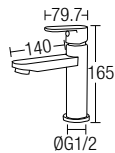

AMFC-5002
Tall Basin Pillar Tap
• Brass • Chrome
• 1 pc/box, 24 pcs/ctn
RM393.00