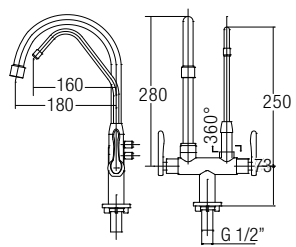

AMFC-3639
Ablution Tap
• Brass • Chrome
• 1 pc/box, 24 pcs/ctn
RM118.00