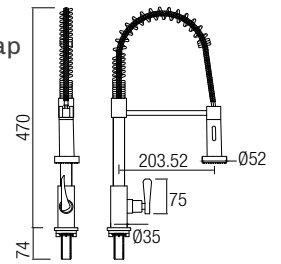

AMFC-10232

Flexible Hose Kitchen Pillar Sink Tap

- Stainless Steel SUS 304
- Hairline Stainless Steel
- 1 pc/box, 6 pcs/ctn

RM555.00

AMFC-10233

Flexible Hose Kitchen Pillar Sink Tap

- Stainless Steel SUS 304
- Hairline Stainless Steel
- 1 pc/box, 6 pcs/ctn

RM555.00