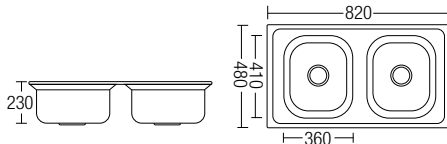

1 Piece

STAINLESS STEEL SUS 304

AMKS-1054923

Top Mount Triple Bowl Kitchen Sink With S/S Waste

- Stainless Steel SUS304 • Stainless Steel Hairline
- 1050 x 495 x 230 x 1.0mm • 3 pcs/ctn

RM1104.00