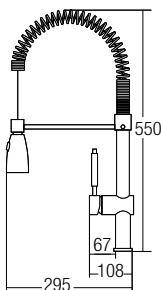

AMMX-882
Kitchen Nozzle Head Only
• ABS
• Chrome
• 1 pc/box
RM82.00

AMMX-88202
Flexible Hose Kitchen Pillar Sink Tap - Mixer
• Brass • Chrome
• 1 pc/box, 12 pcs/ctn
RM686.00