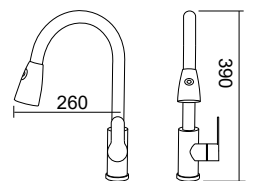

MIXER - MIX SERIES

[SHOP NOW](#)

AMMX-88201

Flexible Hose Kitchen Pillar Sink Tap - Mixer

- Stainless Steel SUS 304
- Hairline Stainless Steel
- 1 pc/box

RM421.00

* All the measurement by millimeter (mm)

* Prices are subject to 0% GST