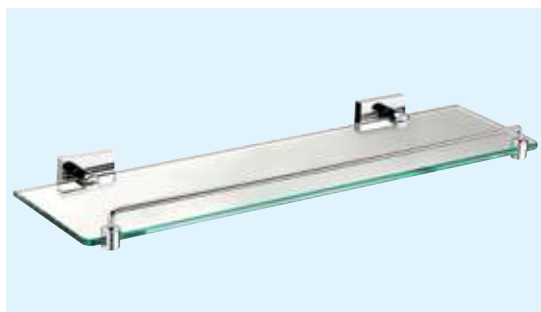

- Brass • Chrome
- 1 pc/box, 100 pcs/ctn

RM88.00

AMBA-85812

Glass Shelf

- Brass • Chrome
- 1 pc/box, 10 pcs/ctn

RM121.00

AMBA-85813

Dispenser With Holder (Ceramic)