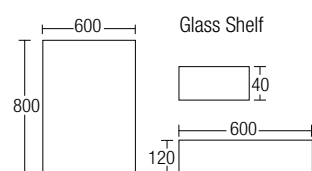

* All the measurement by millimeter (mm)
* Prices are subject to 0% GST