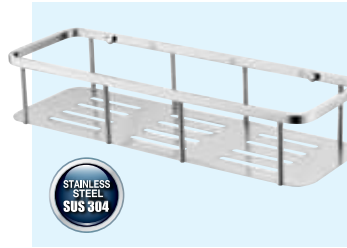

STAINLESS STEEL SUS 304

AMBA-51003

Basket

- Stainless Steel SUS304
- Hairline Stainless Steel
- 1 pc/box, 20 pcs/ctn

RM169.00