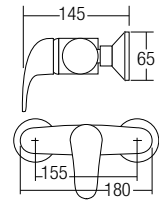

MIXER - 33 SERIES

SHOP NOW

MIXER - 92 SERIES

SHOP NOW

* Prices are subject to 0% GST * All the measurement by millimeter (mm)