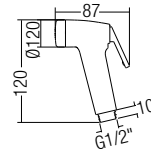

AMSB-46

ABS Spray Bidet Set

1. ABS • Chrome
   - 1 set/box, 24 sets/ctn
2. **RM67.00**

AMSB-54

Stainless Steel Spray Bidet Set

1. Stainless Steel SUS 304
   - Hairline Stainless Steel
   - 8 pc/box, 48 pcs/ctn
2. **RM90.00**