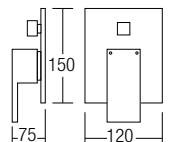

AMMX-9216
Concealed 2 way Bath Shower - Mixer
• Brass • Chrome • 1 pc/box, 12 pcs/ctn
RM565.00

* Prices are subject to 0% GST * All the measurement by millimeter (mm)

MIXER - 93 SERIES

aimer[®]

[SHOP NOW](#)