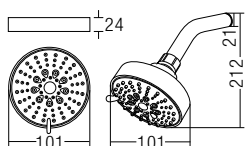

AMSH-303
ABS Rain Shower
With Arm
(1 Function)
• ABS • Chrome
• 1 pc/box, 36 pcs/ctn
RM56.00