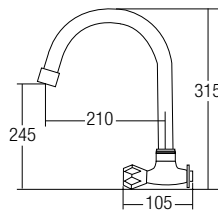

AMFC-6038A
Kitchen Pillar Sink Tap
• Brass • Chrome
• 1 pc/box, 24 pcs/ctn
RM138.00

AMFC-6038C
Kitchen Pillar Sink Tap
• Brass • Chrome
• 1 pc/box, 24 pcs/ctn
RM138.00

AMFC-6031
Wall Bib Tap
• Brass • Chrome
• 1 pc/box, 24 pcs/ctn
RM98.00

AMFC-6032
Wall Bib Tap With
Hose Connect
• Brass • Chrome
• 1 pc/box, 24 pcs/ctn
RM107.00