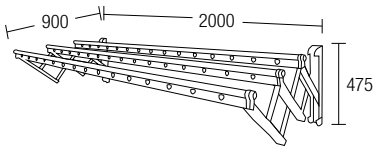

AMCH-1649 (4 Tube)
Aluminium Sliding Rack Hanger

- Aluminium • Champagne
- 1 set/box, 10 sets/ctn

RM558.00