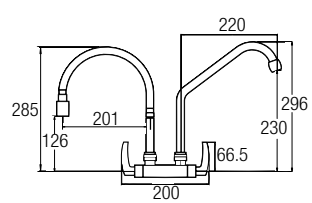

COLD TAP - 19 SERIES

SHOP NOW

COLD TAP - 23 SERIES

SHOP NOW

* Prices are subject to 0% GST * All the measurement by millimeter (mm)