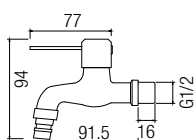

AMFC-9251

Wall Bib Tap

- Stainless Steel SUS 304
- Gun Metal
- 6 pc/box, 72 pcs/ctn

RM74.80