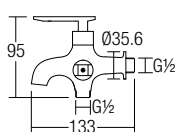

AMFC-3643

Wall Two Way Tap with Holder

- Brass • Chrome
- 1 pc/box, 24 pcs/ctn

RM166.00