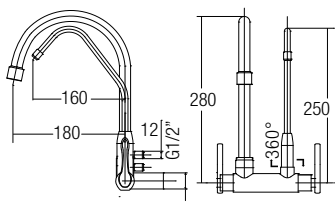

AMFC-3659H
Double Flexible Hose Kitchen Wall Sink Tap
• Brass • Chrome
• 1 pc/box, 12 pcs/ctn
RM321.00