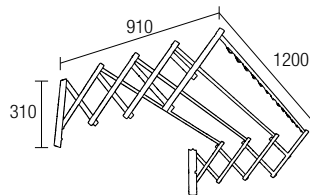

RM558.00

AMCH-1636
Sliding Clothes Hanger

- Stainless Steel • SP • 4 tube
- 1 set/box, 10 sets/ctn

RM324.00

AMCH-1631
Sliding Clothes Hanger

- Stainless Steel • SP • 3 tube
- 10 sets/ctn

RM220.00

FOLDABLE CLOTHES HANGER SERIES