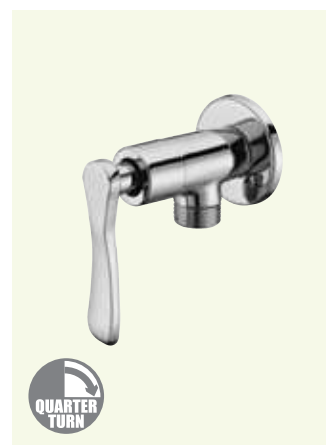

AMFC-1301H
Flexible Hose Kitchen Wall Sink Tap
• Brass • Chrome
• 1 pc/box, 24 pcs/ctn
RM143.00

AMFC-1302
Kitchen Pillar Sink Tap
• Brass • Chrome
• 1 pc/box, 24 pcs/ctn
RM128.00

AMFC-1302H
Flexible Hose Kitchen Pillar Sink Tap
• Brass • Chrome
• 1 pc/box, 24 pcs/ctn
RM156.00

AMFC-1303
Wall Bib Tap
• Brass • Chrome
• 1 pc/box, 24 pcs/ctn
RM79.00

AMFC-1304
Basin Pillar Tap
• Brass • Chrome
• 1 pc/box, 24 pcs/ctn
RM128.00

AMFC-1309
Two Way Tap
• Brass • Chrome
• 1 pc/box, 24 pcs/ctn
RM143.00