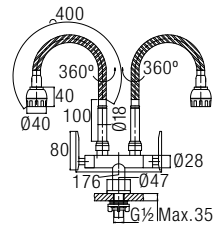

AMFC-3660C
Double Spout Kitchen Pillar Sink Tap
• Brass • Chrome
• 1 pc/box, 12 pcs/ctn
RM305.00