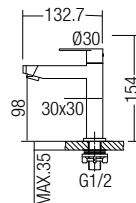

AMFC-8862
Basin Pillar Tap
• Stainless Steel SUS 304
• Hairline Stainless Steel
• 2 pc/box, 30 pcs/ctn
RM148.00