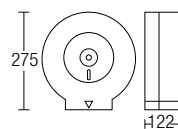

AMBA-273/W
Paper Dispenser
• ABS
• White
• 1 pc/box, 20 pcs/ctn
RM61.00