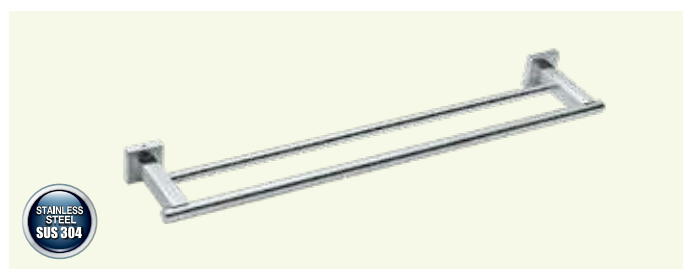

RM110.00

AMBA-2310

Towel Twin Hook

- Stainless Steel SUS304
- Hairline Stainless Steel
- 1 pc/box, 100 pcs/ctn

RM54.00

BATHROOM FITTING - 26 SERIES

SHOP NOW

AMBA-2603/600 / AMBA-2603/800

Single Towel Bar

- Stainless Steel SUS304
- Hairline Stainless Steel
- 1 pc/box, 20 pcs/ctn

AMBA-2603/600 - 600 **RM138.00**

- 1 pc/box, 10 pcs/ctn
- AMBA-2603/800 - 800 **RM153.00**

AMBA-2604/600 / AMBA-2604/800