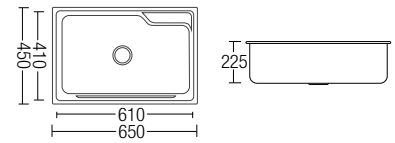

1 Piece

STAINLESS STEEL SUS 304

AMKS-824823

Double Bowl Kitchen Sink With S/S Waste

- Stainless Steel SUS304 • Stainless Steel Hairline
- 820 x 480 x 230 x 0.8mm • 3 pcs/ctn

RM751.00