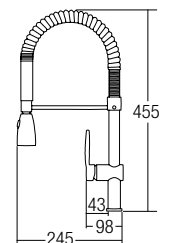

* All the measurement by millimeter (mm)
* Prices are subject to 0% GST