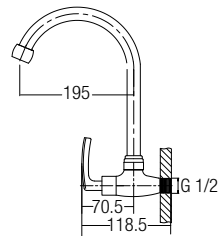

AMFC-1957H
Flexible Hose Kitchen Wall Sink Tap
• Brass • Satin Nickel
• 1 pc/box, 24 pcs/ctn
RM178.00