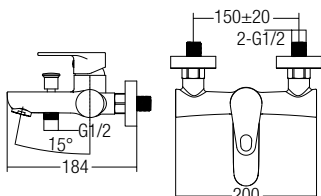

AMMX-24318
Exposed Bath Shower - Mixer
• Brass • Chrome
• 1 pc/box, 12 pcs/ctn
RM542.00