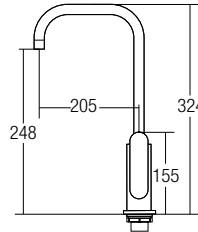

AMFC-807
Kitchen Pillar Sink Tap
• Brass • Chrome
• 1 pc/box, 24 pcs/ctn
RM397.00