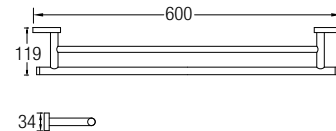

AMBA-85805

Soap Dish Holder (Ceramic)

- Brass • Chrome
- 1 pc/box, 20 pcs/ctn

RM88.00