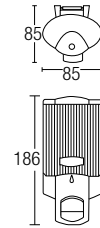

AMBA-188
Double Soap Dispenser (Push)

- ABS • Satin Chrome
- Capacity: 2 x 350ml
- 1 pc/box, 42 pcs/ctn

RM107.00