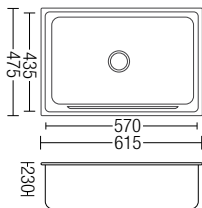

1 Piece

STAINLESS STEEL SUS 304

AMKS-424220

Single Bowl Kitchen Sink Round Shape With S/S Waste

- Stainless Steel SUS304
- Stainless Steel Hairline
- 425 x 425 x 200 x 0.7mm
- 3 pcs/ctn

RM449.00