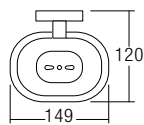

RM110.00

AMBA-2310

Towel Twin Hook

- Stainless Steel SUS304
- Hairline Stainless Steel
- 1 pc/box, 100 pcs/ctn

RM54.00

BATHROOM FITTING - 26 SERIES

SHOP NOW

AMBA-2603/600 / AMBA-2603/800