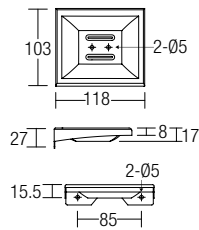

AMBA-115/A
Wall Mounted Ashtray
• Stainless Steel SUS304
• Hairline Stainless Steel
• 1 pc/box, 72 pcs/ctn
RM61.00