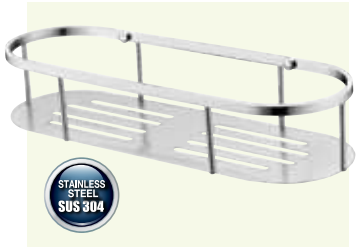

STAINLESS STEEL SUS 304

AMBA-51004

Basket

- Stainless Steel SUS304
- Hairline Stainless Steel
- 1 set/box, 20 sets/ctn

RM169.00