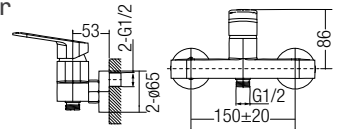

AMMX-26318
Exposed Bath Shower - Mixer
• Brass • Chrome
• 1 pc/box, 12 pcs/ctn
RM542.00