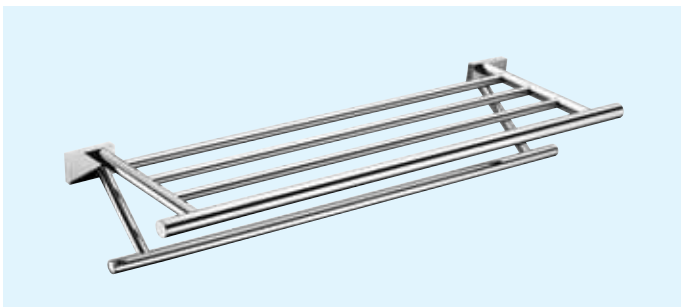

- Brass • Chrome
- 1 pc/box, 100 pcs/ctn

RM95.00

AMBA-83812

Glass Shelf

- Brass • Chrome
- 1 pc/box, 10 pcs/ctn

RM153.00

BATHROOM FITTING - 858 SERIES

SHOP NOW