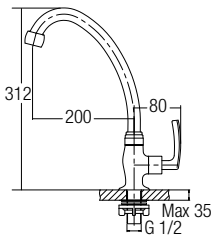

AMFC-1959A
Double Spout Kitchen Wall Sink Tap
• Brass • Satin Nickel
• 1 pc/box, 12 pcs/ctn
RM326.00