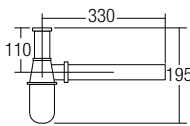

AMACC-32

- Size: 32
- 1 pc/box, 28 pcs/ctn

RM88.00

AMACC-38

- Size: 38
- 1 pc/box, 40 pcs/ctn

RM104.00

AMACC-2003

Bottle Trap 1 1/4"