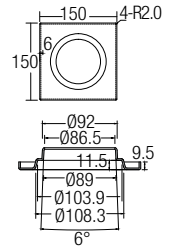

* Prices are subject to 0% GST * All the measurement by millimeter (mm)