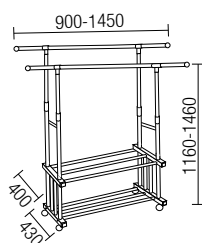

AMCH-1691

Two Rod Floor Clothes Hanger

- Stainless Steel • SP
- 1 set/box, 6 sets/ctn

RM713.00