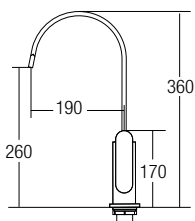

AMFC-809
Kitchen Pillar Sink Tap
• Brass • Chrome
• 1 pc/box, 24 pcs/ctn
RM397.00