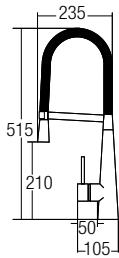

AMMX-862
Kitchen Nozzle Head Only
• ABS • Chrome
• 1 pc/box
RM82.00

AMMX-86202
Flexible Hose Kitchen Pillar Sink Tap - Mixer
• Brass • Chrome
• 1 pc/box, 6 pcs/ctn
RM1016.00