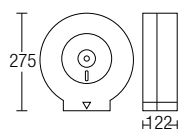

AMBA-273/TB
Paper Dispenser
• ABS
• Transparent Black
• 1 pc/box, 20 pcs/ctn
RM61.00