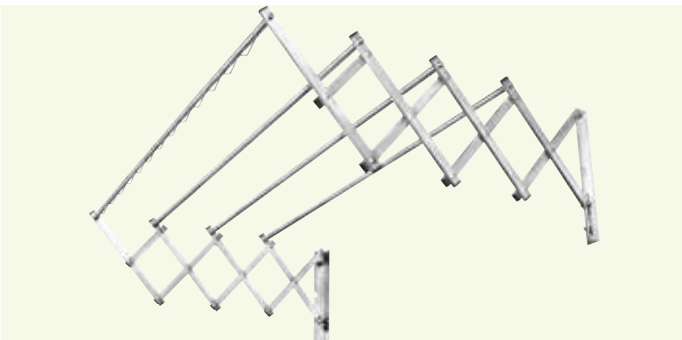

AMCH-1636
Sliding Clothes Hanger

- Stainless Steel • SP • 4 tube
- 1 set/box, 10 sets/ctn

RM324.00