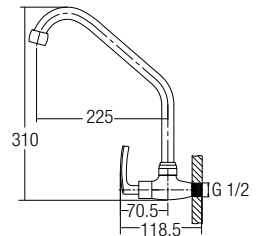

AMFC-1957C
Kitchen Wall Sink Tap
• Brass • Satin Nickel
• 1 pc/box, 24 pcs/ctn
RM132.00