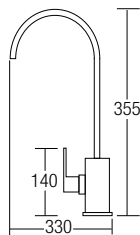

AMMX-9243
Basin Pillar Tap - Mixer
• Brass • Chrome
• 1 pc/box, 12 pcs/ctn
RM802.00