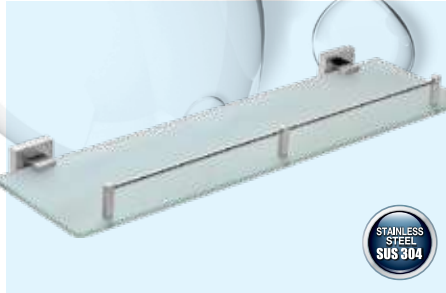

BATHROOM FITTING - 26 SERIES

SHOP NOW

AMBA-2612

Glass Shelf

- Stainless Steel SUS304
- Hairline Stainless Steel
- Size: 500
- 1 pc/box, 10 pcs/ctn

RM149.00