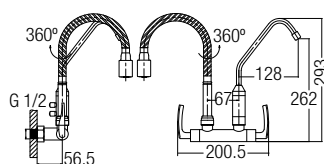

* All the measurement by millimeter (mm)

* Prices are subject to 0% GST