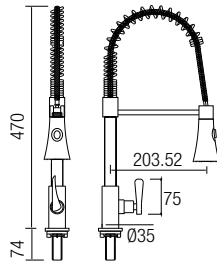

* All the measurement by millimeter (mm)
* Prices are subject to 0% GST

AMFC-10232

Flexible Hose Kitchen Pillar Sink Tap

- Stainless Steel SUS 304
- Hairline Stainless Steel
- 1 pc/box, 6 pcs/ctn

RM555.00