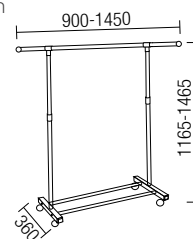

* Prices are subject to 0% GST * All the measurement by millimeter (mm)