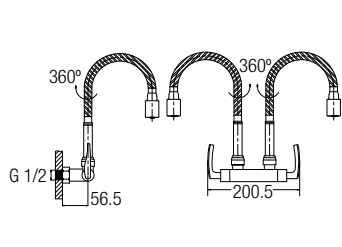

COLD TAP - 19 SERIES

SHOP NOW

COLD TAP - 23 SERIES

SHOP NOW

* Prices are subject to 0% GST * All the measurement by millimeter (mm)