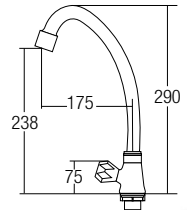

AMFC-6038A
Kitchen Pillar Sink Tap
• Brass • Chrome
• 1 pc/box, 24 pcs/ctn
RM138.00

AMFC-6038C
Kitchen Pillar Sink Tap
• Brass • Chrome
• 1 pc/box, 24 pcs/ctn
RM138.00

AMFC-6031
Wall Bib Tap
• Brass • Chrome
• 1 pc/box, 24 pcs/ctn
RM98.00

AMFC-6032
Wall Bib Tap With
Hose Connect
• Brass • Chrome
• 1 pc/box, 24 pcs/ctn
RM107.00