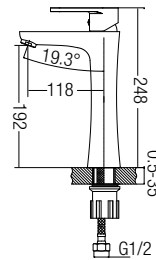

MIXER - 24 SERIES

SHOP NOW

AMMX-24243
Basin Pillar Tap - Mixer
• Brass • Chrome
• 1 pc/box, 12 pcs/ctn
RM519.00

AMMX-24246
Tall Basin Pillar Tap - Mixer
• Brass • Chrome
• 1 pc/box, 12 pcs/ctn
RM801.00

AMMX-24201
Kitchen Pillar Sink Tap - Mixer
• Brass • Chrome
• 1 pc/box, 12 pcs/ctn
RM641.00