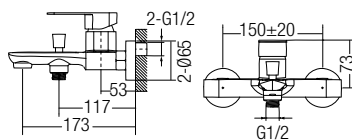

AMMX-26316
Exposed Bath Shower With Tap - Mixer
• Brass • Chrome
• 1 pc/box, 12 pcs/ctn
RM741.00