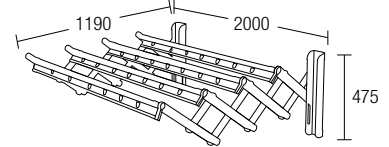

AMCH-1636
Sliding Clothes Hanger

- Stainless Steel • SP • 4 tube
- 1 set/box, 10 sets/ctn

RM324.00