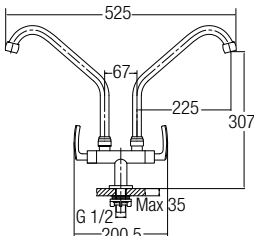

* All the measurement by millimeter (mm)

* Prices are subject to 0% GST