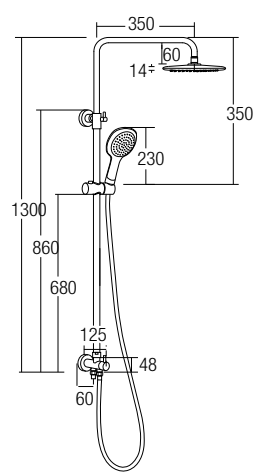

* Prices are subject to 0% GST * All the measurement by millimeter (mm)