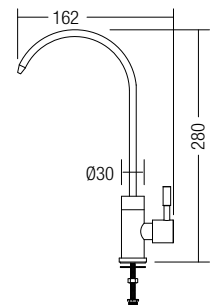

AMFC-88701
Water Filter Pillar Tap

- Stainless Steel SUS 304
- Hairline Stainless Steel
- 3 pc/box, 30 pcs/ctn

RM160.00