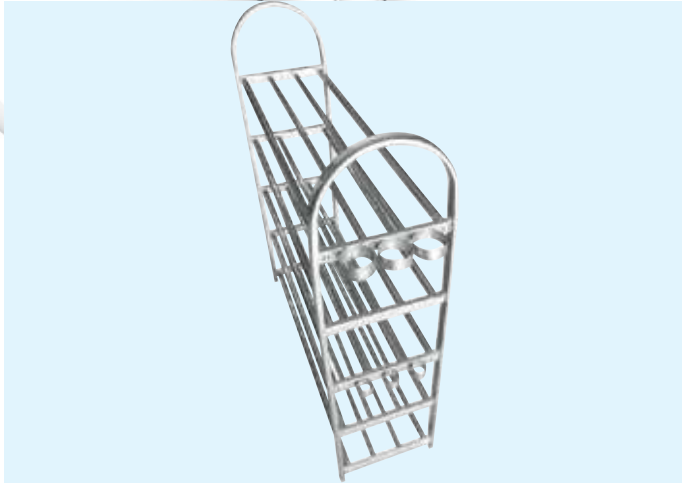

* Prices are subject to 0% GST * All the measurement by millimeter (mm)

SHOE RACK SERIES

SHOP NOW

AMSR-645

Shoes Rack (5 Layer) C/W Umbrella Rack

- Stainless Steel • SP
- 1 set/box, 10 sets/ctn

RM201.00

LIFTING CLOTHES HANGERS SERIES