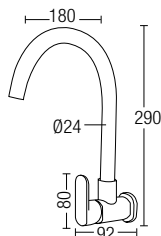

AMFC-5013
Kitchen Pillar Sink Tap
• Brass • Chrome
• 1 pc/box, 24 pcs/ctn
RM280.00