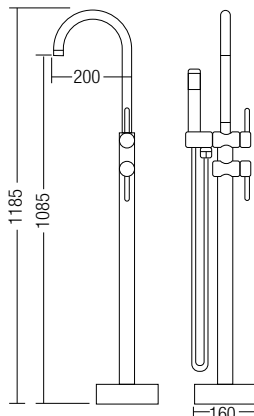

AMSP-5502

Bath Shower Set For Water Heater

Bath shower post
 SUS304 - rain shower 8"
 SUS304 - hand shower
 - 150cm heavy duty double interlock stainless steel flexi-hose (hand shower)
 - 52cm heavy duty double interlock stainless steel flexi-hose (water heater)
 • SUS304
 • Stainless Steel Hairline
 • 1 set/box, 3 sets/ctn

- Brass • Satin Nickel
- 1 set/box, 3 sets/ctn

RM1129.00

* Prices are subject to 0% GST * All the measurement by millimeter (mm)

FLOOR STANDING SHOWER SET SERIES

SHOP NOW

AMMX-R09
Brass Floor Standing Shower Rail Set - Mixer

- Brass • Chrome
- 1 pc/box, 3 pcs/ctn

RM3706.00

AMMX-R10
Brass Floor Standing Shower Rail Set - Mixer

- Brass • Chrome
- 1 pc/box, 3 pcs/ctn

RM2601.00

AMMX-R11
Brass Floor Standing Shower Rail Set - Mixer