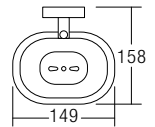

AMBA-2610

Towel Twin Hook

- Stainless Steel SUS304
- Hairline Stainless Steel
- 1 pc/box, 100 pcs/ctn

RM66.00