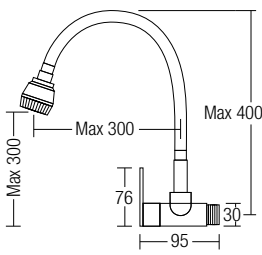

AMFC-8858H
Flexible Hose Kitchen Wall Sink Tap

- Stainless Steel SUS 304
- Hairline Stainless Steel
- 4 pc/box, 12 boxes/ctn (48 pcs)

RM91.00