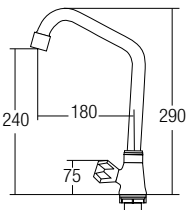

* All the measurement by millimeter (mm)
* Prices are subject to 0% GST