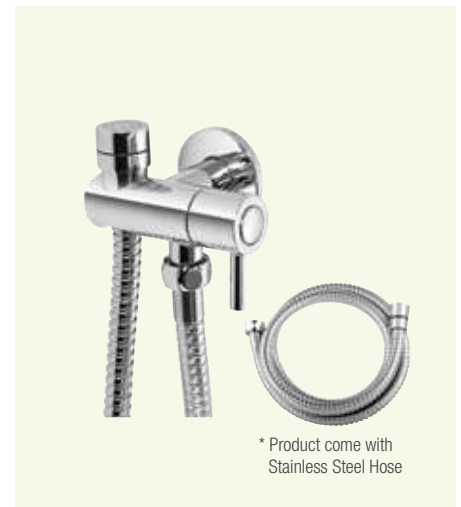

AMSB-54

Stainless Steel Spray Bidet Set

- Stainless Steel SUS 304
 - Hairline Stainless Steel
 - 8 pc/box, 48 pcs/ctn
- RM90.00**

AMSB-55

Stainless Steel Spray Bidet Set

- Stainless Steel SUS 304
 - Gun Metal
 - 8 pc/box, 50 pcs/ctn
- RM139.50**

* Product come with Stainless Steel Hose

AMSB-1144

Brass Angle Valve & Spray Bidet Set

- Brass • Chrome
 - 1 set/box, 20 sets/ctn
- RM134.00**

BATHROOM FITTING - 23 SERIES

SHOP NOW

AMBA-2303/600 / AMBA-2303/800