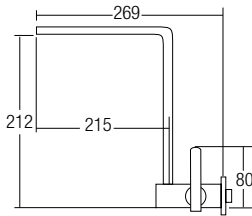

AMFC-203
Kitchen Wall Sink Tap
• Brass • Chrome
• 1 pc/box, 24 pcs/ctn
RM314.00