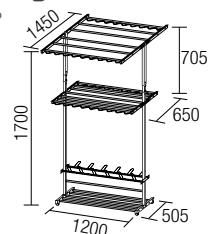

* All the measurement by millimeter (mm)
* Prices are subject to 0% GST