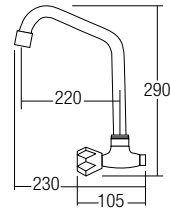

AMFC-6038A
Kitchen Pillar Sink Tap
• Brass • Chrome
• 1 pc/box, 24 pcs/ctn
RM138.00

AMFC-6038C
Kitchen Pillar Sink Tap
• Brass • Chrome
• 1 pc/box, 24 pcs/ctn
RM138.00

AMFC-6031
Wall Bib Tap
• Brass • Chrome
• 1 pc/box, 24 pcs/ctn
RM98.00

AMFC-6032
Wall Bib Tap With
Hose Connect
• Brass • Chrome
• 1 pc/box, 24 pcs/ctn
RM107.00