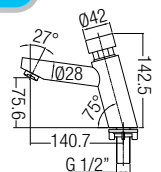

AMSC-78

Self Closing Basin Tap

1. Brass • Chrome
   - 1 pc/box, 24 pcs/ctn
2. **RM375.00**

ADD TO ENQUIRY