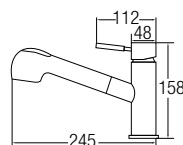

AMMX-30201
Kitchen Pillar Sink Tap - Mixer
• Brass • Chrome
• 1 pc/box, 12 pcs/ctn
RM266.00