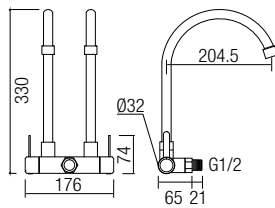

AMFC-9260C

Double Spout Kitchen Pillar Sink Tap

- Stainless Steel SUS 304
- Gun Metal
- 2 pc/box, 20 pcs/ctn

RM236.70