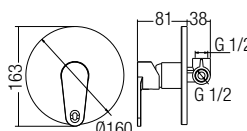

AMMX-24216
Concealed 2 Way Bath Shower - Mixer
• Brass • Chrome
• 1 pc/box, 12 pcs/ctn
RM596.00