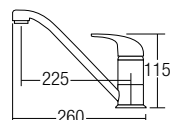

* All the measurement by millimeter (mm)
* Prices are subject to 0% GST