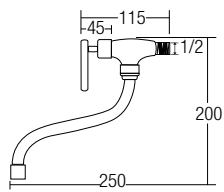

AMFC-3651
Wall Bib Tap With Hose Connect
• Brass • Chrome
• 1 pc/box, 24 pcs/ctn
RM84.00