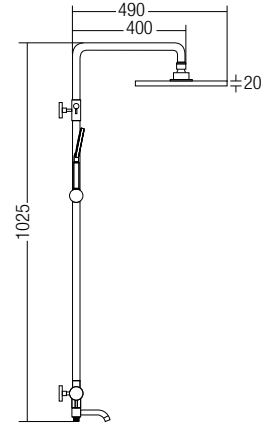

* Prices are subject to 0% GST * All the measurement by millimeter (mm)