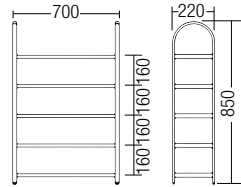

SHOE RACK SERIES

SHOP NOW

AMSR-645

Shoes Rack (5 Layer) C/W Umbrella Rack

- Stainless Steel • SP
- 1 set/box, 10 sets/ctn

RM201.00

LIFTING CLOTHES HANGERS SERIES

SHOP NOW

AMCH-418

Lifting Clothes Hanger

- Stainless Steel • White • Size: 2.4m • 1 set/ctn

RM995.00

SOCKS HANGER SERIES

SHOP NOW

AMCH-210

Socks Hanger (Round)

- Stainless Steel
- Clip: 20pcs
- 1 pc/box, 25 pcs/ctn

RM93.00

AMCH-211

Socks Hanger (Square)

- Stainless Steel
- Clip: 20pcs
- 1 pc/box, 25 pcs/ctn

RM93.00