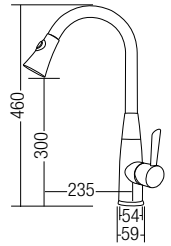

AMMX-10230
Flexible Hose Kitchen Pillar Sink Tap - Mixer
• Brass • Chrome
• 1 pc/box, 5 pcs/ctn
RM974.00