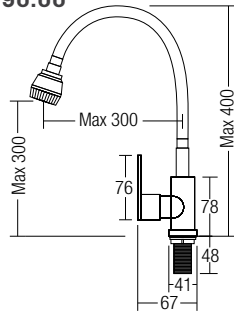

AMFC-8857H
Flexible Hose Kitchen Pillar Sink Tap

- Stainless Steel SUS 304
- Hairline Stainless Steel
- 4 pc/box, 12 boxes/ctn (48 pcs)

RM90.00