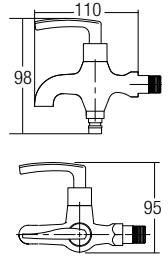

AMAV-1305
Angle Valve
• Brass • Chrome
• 1 pc/box, 50 pcs/ctn
RM65.00

COLD TAP - 19 SERIES

SHOP NOW

AMFC-1952
Wall Bib Tap
• Brass • Satin Nickel
• 1 pc/box, 24 pcs/ctn
RM79.00

AMFC-1953
Two Way Tap
• Brass • Satin Nickel
• 1 pc/box, 24 pcs/ctn
RM161.00