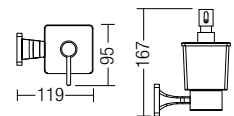

BATHROOM FITTING - 399 SERIES

SHOP NOW

AMBA-39912
Black Glass Shelf
 • Brass • Black
 • 1 pc/box, 10 pcs/ctn
RM179.00

AMBA-39909
Black Hook
 • Brass • Black
 • 1 pc/box, 100 pcs/ctn
RM78.00

AMBA-39913
Black Dispenser with Holder
 • Brass • Black
 • 1 pc/box, 20 pcs/ctn
RM266.00