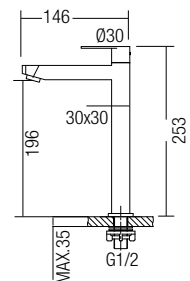

AMFC-8863
Tall Basin Pillar Tap
• Stainless Steel SUS 304
• Hairline Stainless Steel
• 2 pc/box, 20 pcs/ctn
RM181.00

* All the measurement by millimeter (mm)

* Prices are subject to 0% GST