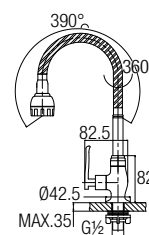

AMFC-1303
Wall Bib Tap
• Brass • Chrome
• 1 pc/box, 24 pcs/ctn
RM79.00