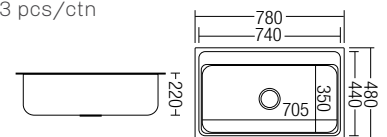

RM571.00

1 Piece

STAINLESS STEEL SUS 304

AMKS-784822

Single Bowl Kitchen Sink With S/S Waste

- Stainless Steel SUS304 • Stainless Steel Hairline
- 780 x 480 x 220 x 0.9mm • 3 pcs/ctn

RM905.00

* All the measurement by millimeter (mm)