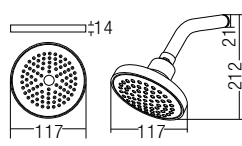

SHOWER HEAD SERIES

[SHOP NOW](#)

AMSH-301
ABS Rain Shower
With Arm
(5 Functions)
• ABS • Chrome
• 1 pc/box, 36 pcs/ctn
RM62.00

AMSH-303
ABS Rain Shower
With Arm
(1 Function)
• ABS • Chrome
• 1 pc/box, 36 pcs/ctn
RM56.00