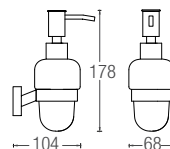

- Brass • Chrome
- 1 pc/box, 20 pcs/ctn

RM100.00

* Prices are subject to 0% GST * All the measurement by millimeter (mm)

BATHROOM FITTING SERIES

SHOP NOW

AMBA-3301
Towel Rack With Hock

- Stainless Steel SUS304
- Hairline Stainless Steel
- 1 pc/box, 6 pcs/ctn