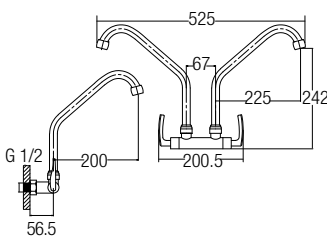

* All the measurement by millimeter (mm)

* Prices are subject to 0% GST