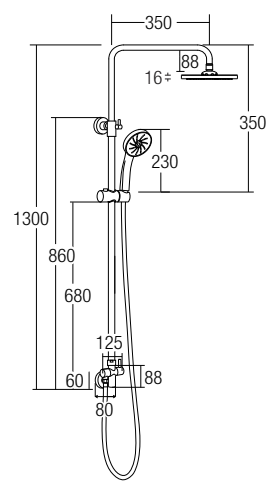

* Prices are subject to 0% GST * All the measurement by millimeter (mm)