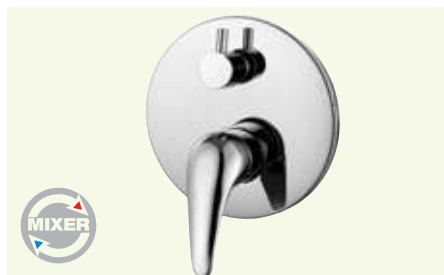

MIXER - 26 SERIES

MIXER - 32 SERIES

* Prices are subject to 0% GST * All the measurement by millimeter (mm)