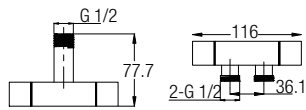

TWO WAY ANGLE VALVE SERIES

SHOP NOW

AMAV-311

Two Way Angle Valve (Square)

- Brass • Chrome
 - 1 pc/box, 50 pcs/ctn
- RM147.00**

AMAV-313

Two Way Angle Valve

- Brass • Chrome
 - 1 pc/box, 50 pcs/ctn
- RM127.00**