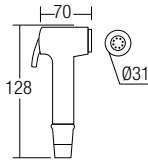

AMSA-406 Shower Arm

- Stainless Steel
 - Chrome
 - 150 length
 - 1 pc/box, 50 pcs/ctn
- RM29.00**

* Product come with Stainless Steel Hose

AMSB-30

ABS Spray Bidet Set

- ABS • Chrome
 - 1 set/box, 24 sets/ctn
- RM55.00**