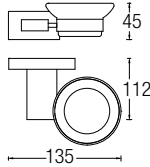

AMBA-83806

Tumbler Holder

- Brass • Chrome
- 1 pc/box, 20 pcs/ctn

RM132.00