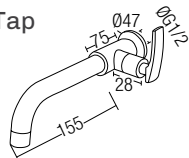

AMFC-2013

Wall Mounted Basin Tap

- Brass • Chrome
- 1 pc/box, 24 pcs/ctn

RM267.00