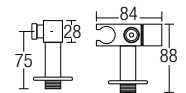

Angle Valve

- Brass • Chrome
- 1 pc/box, 50 pcs/ctn

RM53.00

AMAV-310

Angle Valve With Holder

- Brass • Chrome
- 1 pc/box, 50 pcs/ctn

RM159.00

* Prices are subject to 0% GST * All the measurement by millimeter (mm)