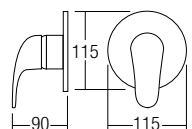

AMMX-3215
Concealed Bath Shower - Mixer
• Brass • Chrome
• 1 pc/box, 12 pcs/ctn
RM283.00