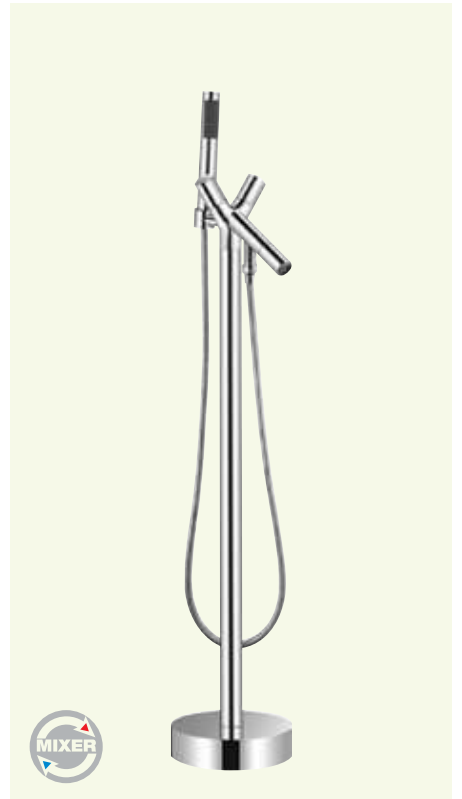

- Brass • Chrome
- 1 pc/box, 3 pcs/ctn

RM3706.00

AMMX-R10
Brass Floor Standing Shower Rail Set - Mixer

- Brass • Chrome
- 1 pc/box, 3 pcs/ctn

RM2601.00

AMMX-R11
Brass Floor Standing Shower Rail Set - Mixer