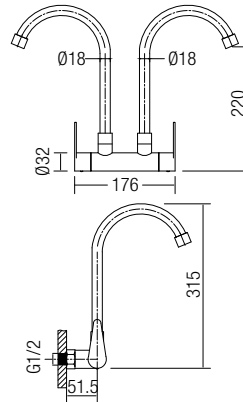

AMFC-8860C
Double Spout Kitchen Pillar Sink Tap

- Stainless Steel SUS 304
- Hairline Stainless Steel
- 2 pc/box, 20 pcs/ctn

RM205.00