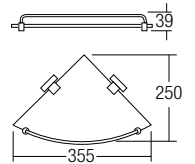

AMBA-202
Double Corner Glass Shelf

- Stainless Steel SUS304
- Hairline Stainless Steel
- 1 pc/box, 6 pcs/ctn

RM275.00