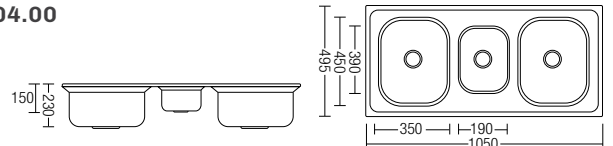

1 Piece

STAINLESS STEEL SUS 304

AMKS-775018

Top Mount Single Bowl With Drainer Bowl Kitchen Sink With S/S Waste

- Stainless Steel SUS304 • Stainless Steel Hairline
- 770 x 500 x 190 x 1.0mm • 3 pcs/ctn

RM571.00