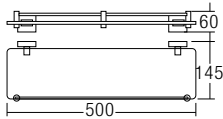

AMBA-2612A

Corner Glass Shelf

- Stainless Steel SUS304
- Hairline Stainless Steel
- Size: 354
- 1 pc/box, 10 pcs/ctn

RM153.00