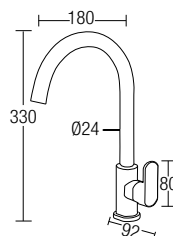

AMFC-5007
Wall Two Way Tap
• Brass • Chrome
• 1 pc/box, 24 pcs/ctn
RM181.00