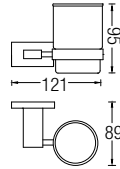

AMBA-83807

Paper Holder

- Brass • Chrome
- 1 pc/box, 20 pcs/ctn

RM134.00