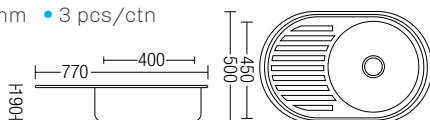

1 Piece

STAINLESS STEEL SUS 304

AMKS-784822

Single Bowl Kitchen Sink With S/S Waste

- Stainless Steel SUS304 • Stainless Steel Hairline
- 780 x 480 x 220 x 0.9mm • 3 pcs/ctn

RM905.00