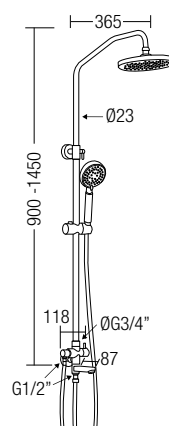

Applicable for water heater

AMSP-5290

Bath Shower Set For Water Heater

- Bath shower post
- ABS chrome - rain shower 8"
- ABS chrome - hand shower
- 150cm heavy duty double interlock stainless steel flexi-hose (hand shower)
- 52cm heavy duty double interlock stainless steel flexi-hose (water heater)

- Brass • Satin Nickel
- 1 set/box, 3 sets/ctn

RM1129.00