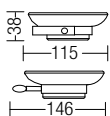

AMBA-7505A
Soap Holder
• Brass • Chrome
• 1 pc/box, 20 pcs/ctn
RM126.00