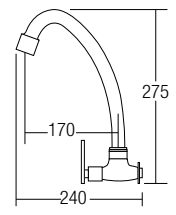

AMFC-3402
Kitchen Pillar Sink Tap
• Brass • Chrome
• 1 pc/box, 24 pcs/ctn
RM121.00