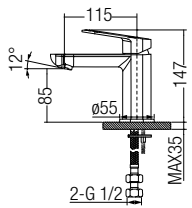

AMMX-24216
Concealed 2 Way Bath Shower - Mixer
• Brass • Chrome
• 1 pc/box, 12 pcs/ctn
RM596.00

* All the measurement by millimeter (mm)

* Prices are subject to 0% GST

MIXER - 26 SERIES

AMMX-26243
Basin Pillar Tap - Mixer
• Brass • Chrome
• 1 pc/box, 12 pcs/ctn
RM501.00