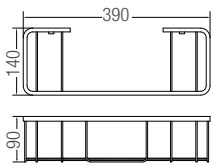

BATHROOM FITTING SERIES

SHOP NOW

STAINLESS STEEL SUS 304

AMBA-51001

Basket With Glass

- Stainless Steel SUS304
- Hairline Stainless Steel
- 1 pc/box, 10 pcs/ctn

RM169.00

STAINLESS STEEL SUS 304