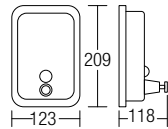

AMBA-186
Single Soap Dispenser (Push)

- ABS • Black
- Capacity: 350ml
- 1 pc/box, 80 pcs/ctn

RM49.00