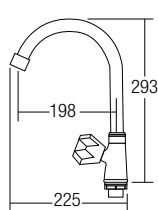

* All the measurement by millimeter (mm)
* Prices are subject to 0% GST