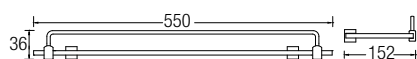

AMBA-85813

Dispenser With Holder (Ceramic)

- Brass • Chrome
- 1 pc/box, 20 pcs/ctn

RM100.00