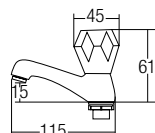

- Brass • Chrome
- 1/2"
- 1 pc/box, 24 pcs/ctn

RM120.00

AMFC-6034

Basin Pillar Tap

- Brass • Chrome
- 1 pc/box, 24 pcs/ctn

RM118.00

AMFC-6035

Basin Pillar Tap