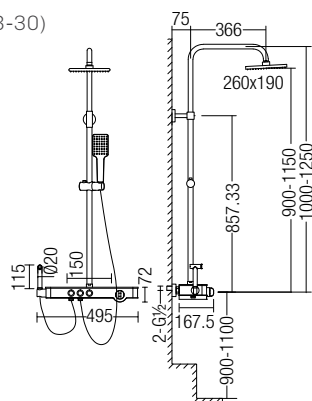

AMMX-5320

3 Way Expose Shower Set

Bath shower post set come with bath shower mixer

ABS chrome - rain shower 8"

ABS chrome - hand shower

• Brass • Chrome

• 1 set/box, 3 sets/ctn

RM2371.00