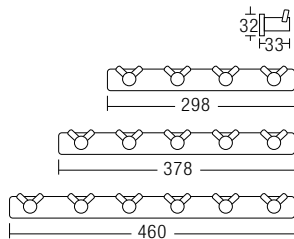

AMBA-003/4 / AMBA-003/5 / AMBA-003/6

Cloth Hook

- Stainless Steel SUS 304 • Hairline Stainless Steel
- AMBA-003/4
  Size: 270
  1 pc/box, 50 pcs/ctn
  RM56.00
- AMBA-003/5
  Size: 340
  1 pc/box, 25 pcs/ctn
  RM71.00
- AMBA-003/6
  Size: 410
  1 pc/box, 25 pcs/ctn
  RM79.00