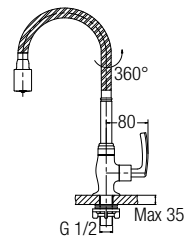

AMFC-1959A
Double Spout Kitchen Wall Sink Tap
• Brass • Satin Nickel
• 1 pc/box, 12 pcs/ctn
RM326.00