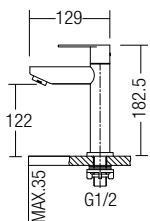

AMFC-8860
Basin Pillar Tap
• Stainless Steel SUS 304
• Hairline Stainless Steel
• 2 pc/box, 30 pcs/ctn
RM82.00