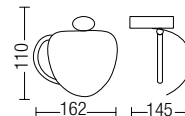

AMBA-7508
Towel Ring
• Brass • Chrome
• 1 pc/box, 20 pcs/ctn
RM134.00