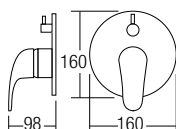

AMMX-3243
Basin Pillar Tap - Mixer
• Brass • Chrome
• 1 pc/box, 12 pcs/ctn
RM291.00

* Prices are subject to 0% GST * All the measurement by millimeter (mm)

MIXER - 33 SERIES

SHOP NOW

AMMX-3316
Exposed Bath Shower
With Tap - Mixer
• Brass • Chrome
• 1 pc/box, 12 pcs/ctn
RM405.00