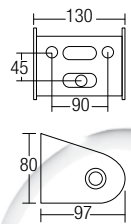

AMBA-265
Jumbo Roll Paper Dispenser
• Stainless Steel SUS304
• Hairline Stainless Steel
• Thickness: 0.8
• 1 pc/box, 8 pcs/ctn
RM366.00