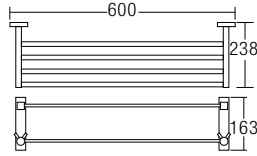

AMBA-3101 / AMBA-3102
SUS304 Foldable Towel Bar with Movable Hooks

- Stainless Steel SUS304
- Satin Nickel
- 10 pcs/ctn
- Size: 600 **RM169.00**
- Size: 800 **RM201.00**