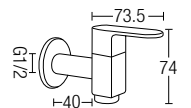

AMFC-5008
Kitchen Wall Sink Tap
• Brass • Chrome
• 1 pc/box, 24 pcs/ctn
RM256.00