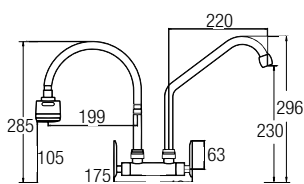

* All the measurement by millimeter (mm)
* Prices are subject to 0% GST