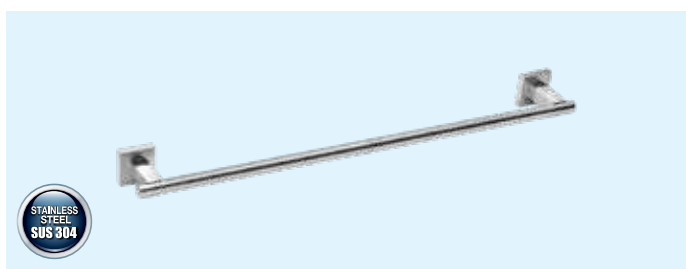

RM110.00

AMBA-2310

Towel Twin Hook

- Stainless Steel SUS304
- Hairline Stainless Steel
- 1 pc/box, 100 pcs/ctn

RM54.00

BATHROOM FITTING - 26 SERIES

SHOP NOW

AMBA-2603/600 / AMBA-2603/800