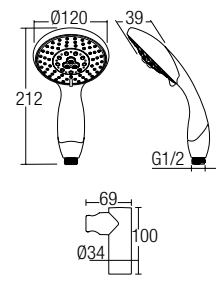

* All the measurement by millimeter (mm)
* Prices are subject to 0% GST

HAND SHOWER SERIES

SHOP NOW

AMHS-2703 + M37
Hand Shower With Holder & Flexible Hose

- Hand Shower with Holder (3 function)
 - SUS304 Stainless Steel Flexi Hose
 - ABS • Chrome
 - 1 set/box, 24 sets/ctn
- RM159.00**