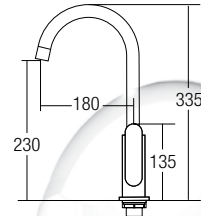

AMFC-808
Kitchen Pillar Sink Tap
• Brass • Chrome
• 1 pc/box, 24 pcs/ctn
RM397.00