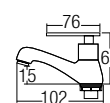

AMFC-3654

Basin Pillar Tap

- Brass • Chrome
- 1 pc/box, 24 pcs/ctn

RM112.00