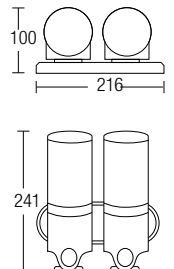

* All the measurement by millimeter (mm)
* Prices are subject to 0% GST