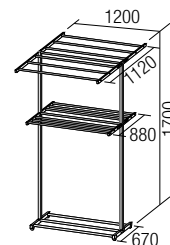

FOLDABLE CLOTHES HANGER SERIES

SHOP NOW

AMCH-1117

Foldable Clothes Hanger

- Stainless Steel • SP
- 1 set/box, 5 sets/ctn

RM350.00

AMCH-1692

Foldable Clothes Hanger

- Stainless Steel • SP
- 1 set/box, 6 sets/ctn

RM493.00

AMCH-1697

Foldable Clothes Hanger

- Stainless Steel • SP
- 1 set/box, 4 sets/ctn

RM548.00

FLOOR CLOTHES HANGER SERIES

SHOP NOW

Extend

AMCH-1695

Two Rod Floor Clothes Hanger

- Stainless Steel • SP
- 1 set/box, 6 sets/ctn

RM440.00

AMCH-1691

Two Rod Floor Clothes Hanger

- Stainless Steel • SP
- 1 set/box, 6 sets/ctn

RM713.00

Extend

AMCH-1693

One Rod Floor Clothes Hanger

- Stainless Steel • SP
- 1 set/box, 10 sets/ctn

RM238.00

* Prices are subject to 0% GST * All the measurement by millimeter (mm)