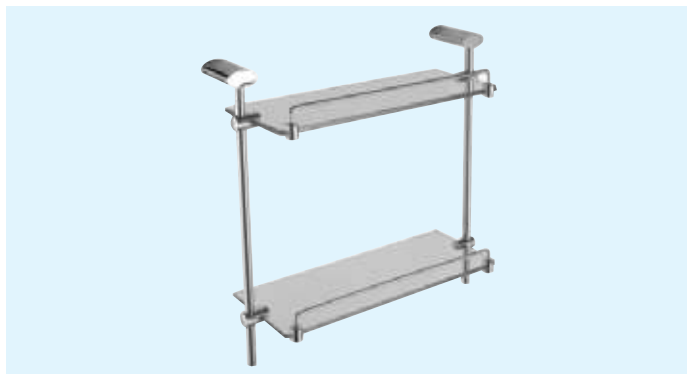

Double Towel Bar

- Brass • Chrome
- Size: 750
- 1 pc/box, 10 pcs/ctn

RM260.00

BATHROOM FITTING - 75 SERIES

SHOP NOW

AMBA-7500
 Double Glass Shelf
 • Brass • Chrome
 • 1 pc/box, 6 pcs/ctn
RM344.00

AMBA-7502
 Towel Rack
 • Brass • Chrome
 • Size: 625 • 1 pc/box, 6 pcs/ctn
RM515.00