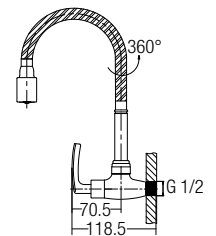

* All the measurement by millimeter (mm)
* Prices are subject to 0% GST