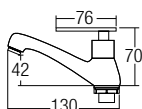

RM112.00

AMFC-3655

Basin Pillar Tap

- Brass • Chrome
- 1 pc/box, 24 pcs/ctn

RM145.00

AMSV-3606 / 3607 / 3608

Stop Valve

- Brass • Chrome
- 1 pc/box, 30 pcs/ctn
- 1/2" - **RM100.00**
- 3/4" - **RM110.00**
- 1" - **RM139.00**