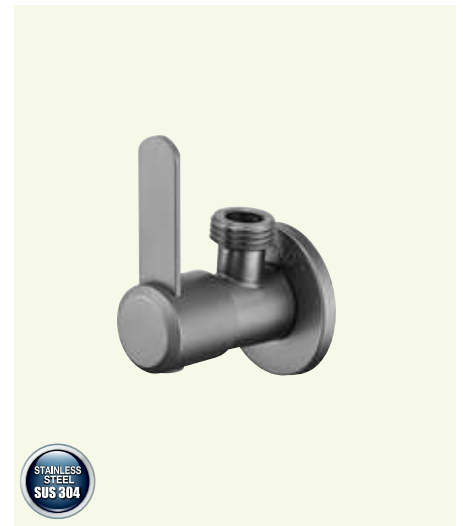

RM74.80

AMFC-9253

Wall Two Way Tap

- Stainless Steel SUS 304
- Gun Metal
- 4 pc/box, 48 pcs/ctn

RM133.30

AMAV-9256

Angle Valve

- Stainless Steel SUS 304
- Gun Metal
- 6 pc/box, 72 pcs/ctn

RM62.30

ANGLE VALVE SERIES

SHOP NOW

AMAV-305

Angle Valve

- Brass • Chrome
- 1 pc/box, 50 pcs/ctn

RM51.00

AMAV-306

Angle Valve

- Brass • Chrome
- 1 pc/box, 50 pcs/ctn

RM54.00

AMAV-308

Two Way Angle Valve

- Brass • Chrome
- 1 pc/box, 50 pcs/ctn

RM59.00

AMAV-309