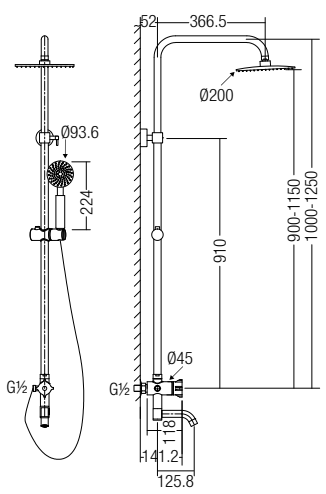

* Prices are subject to 0% GST * All the measurement by millimeter (mm)