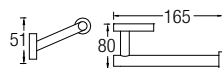

AMBA-85808

Towel Ring

- Brass • Chrome
- 1 pc/box, 20 pcs/ctn

RM94.00