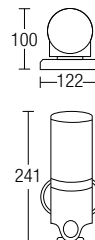

AMBA-244/SS
Double Soap Dispenser (Pull)

- ABS/Stainless Steel
- Satin Nickel
- Capacity: 2 x 350ml
- 1 pc/box, 12 pcs/ctn

RM375.00