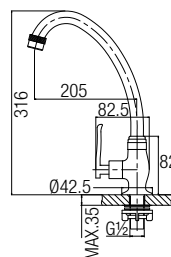

AMFC-1303
Wall Bib Tap
• Brass • Chrome
• 1 pc/box, 24 pcs/ctn
RM79.00