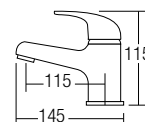

AMFC-3217

Concealed Bath Valve

- Brass • Chrome
- 1 pc/box, 24 pcs/ctn

RM267.00