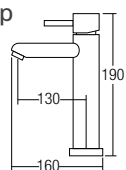

AMFC-13293

Tall Single Lever Pillar Tap

- Brass • Chrome
- 1 pc/box, 24 pcs/ctn

RM344.00