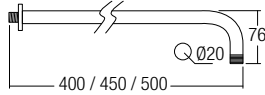

AMSA-616 / AMSA-618 / AMSA-620 Shower Arm

- Brass • Chrome • 1 pc/box, 50 pcs/ctn

AMSA-616 - 400 (16") x Ø20 **RM72.00**

AMSA-618 - 450 (18") x Ø20 **RM76.00**

AMSA-620 - 500 (20") x Ø20 **RM82.00**

AMSA-516 Shower Arm Square

1. Brass • Chrome
   - 405 (16") x Ø20
   - 1 pc/box, 50 pcs/ctn
2. **RM153.00**