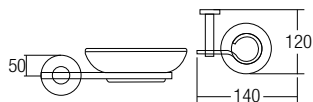

RM110.00

AMBA-2310

Towel Twin Hook

- Stainless Steel SUS304
- Hairline Stainless Steel
- 1 pc/box, 100 pcs/ctn

RM54.00

BATHROOM FITTING - 26 SERIES

SHOP NOW

AMBA-2603/600 / AMBA-2603/800