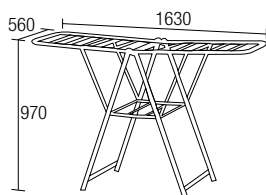

AMCH-1692

Foldable Clothes Hanger

- Stainless Steel • SP
- 1 set/box, 6 sets/ctn

RM493.00