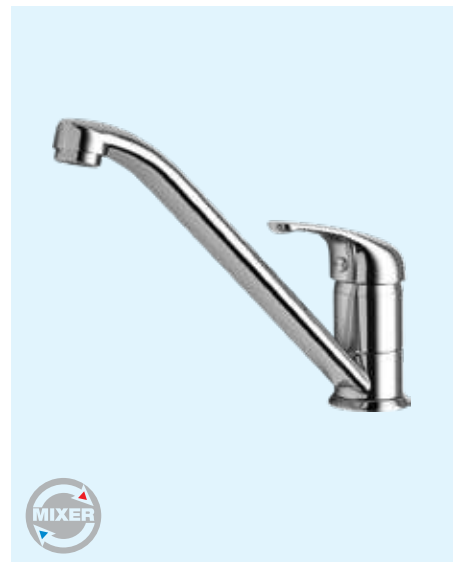

MIXER - MIX SERIES

SHOP NOW

AMMX-86201
Flexible Hose Kitchen Pillar Sink Tap - Mixer
• Brass • Satin Nickel
• 1 pc/box, 6 pcs/ctn
RM1068.00

AMMX-862
Kitchen Nozzle Head Only
• ABS • Chrome
• 1 pc/box
RM82.00

AMMX-86202
Flexible Hose Kitchen Pillar Sink Tap - Mixer
• Brass • Chrome
• 1 pc/box, 6 pcs/ctn
RM1016.00

AMMX-10230
Flexible Hose Kitchen Pillar Sink Tap - Mixer
• Brass • Chrome
• 1 pc/box, 5 pcs/ctn
RM974.00

AMMX-882
Kitchen Nozzle Head Only
• ABS
• Chrome
• 1 pc/box
RM82.00

AMMX-88202
Flexible Hose Kitchen Pillar Sink Tap - Mixer
• Brass • Chrome
• 1 pc/box, 12 pcs/ctn
RM686.00

AMMX-30201
Kitchen Pillar Sink Tap - Mixer
• Brass • Chrome
• 1 pc/box, 12 pcs/ctn
RM266.00