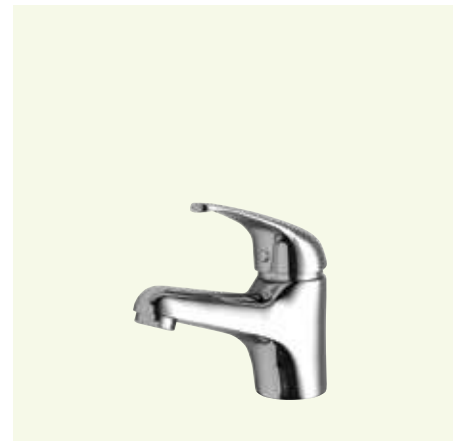

- Brass • Chrome
- 1 pc/box, 24 pcs/ctn

RM275.00

AMFC-13293

Tall Single Lever Pillar Tap

- Brass • Chrome
- 1 pc/box, 24 pcs/ctn

RM344.00

AMFC-3292

Single Lever Basin Cold Tap