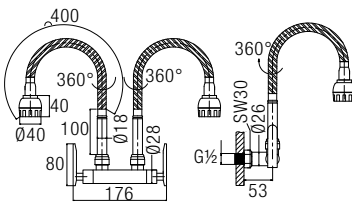

AMFC-3660H
Double Flexible Hose Kitchen Pillar Sink Tap
• Brass • Chrome
• 1 pc/box, 12 pcs/ctn
RM344.00