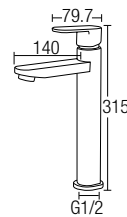

COLD TAP - 50 SERIES

SHOP NOW

AMFC-5001
Basin Pillar Tap
• Brass • Chrome
• 1 pc/box, 24 pcs/ctn
RM295.00

AMFC-5002
Tall Basin Pillar Tap
• Brass • Chrome
• 1 pc/box, 24 pcs/ctn
RM393.00

AMAV-5005
Angle Valve
• Brass • Chrome
• 1 pc/box, 50 pcs/ctn
RM78.00