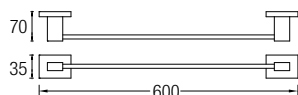

BATHROOM FITTING - 838 SERIES

SHOP NOW

AMBA-83800
Double Glass Shelf
 • Brass • Chrome
 • 1 pc/box, 6 pcs/ctn
RM458.00

AMBA-83802
Towel Rack
 • Brass • Chrome
 • 1 pc/box, 6 pcs/ctn
RM596.00

AMBA-83803
Single Towel Bar
 • Brass • Chrome
 • 1 pc/box, 20 pcs/ctn
RM222.00