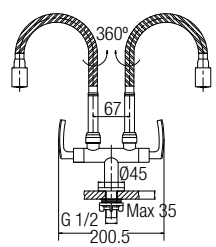

COLD TAP - 19 SERIES

SHOP NOW

COLD TAP - 23 SERIES

SHOP NOW

* Prices are subject to 0% GST * All the measurement by millimeter (mm)