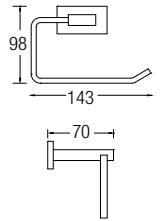

AMBA-83808

Towel Ring

- Brass • Chrome
- 1 pc/box, 20 pcs/ctn

RM149.00