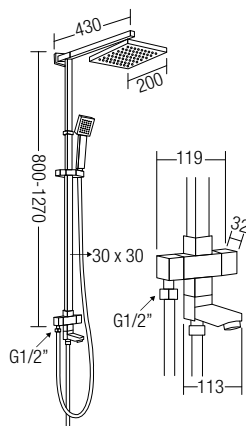

Applicable for water heater

AMSP-5280

Bath Shower Set For Water Heater

- Bath shower post
- ABS chrome - rain shower 8"
- ABS chrome - hand shower
- 150cm heavy duty double interlock stainless steel flexi-hose (hand shower)
- 52cm heavy duty double interlock stainless steel flexi-hose (water heater)

- Brass • Chrome
- 1 set/box, 3 sets/ctn

RM1054.00