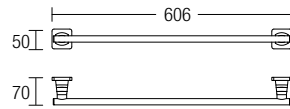

- Brass • Black • Size: 600
- 1 pc/box, 20 pcs/ctn

RM195.00

AMBA-39904/600
Black Double Towel Bar