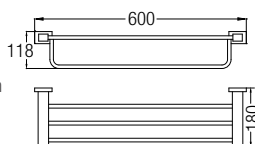

AMBA-85803

Single Towel Bar

- Brass • Chrome • 1 pc/box, 25 pcs/ctn

RM160.00