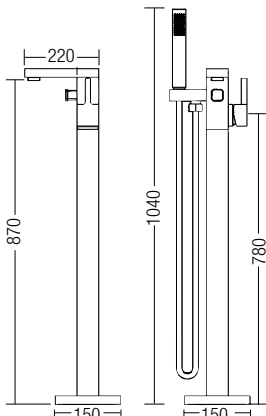

AMMX-R10
Brass Floor Standing Shower Rail Set - Mixer

- Brass • Chrome
- 1 pc/box, 3 pcs/ctn

RM2601.00