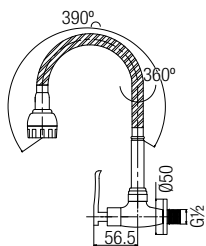

AMFC-1303
Wall Bib Tap
• Brass • Chrome
• 1 pc/box, 24 pcs/ctn
RM79.00