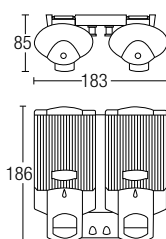

AMBA-243/SS
Single Soap Dispenser (Pull)

- ABS/Stainless Steel
- Satin Nickel
- Capacity: 350ml
- 1 pc/box, 24 pcs/ctn

RM183.00