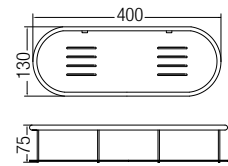

RM169.00

STAINLESS STEEL SUS 304

AMBA-51004

Basket

- Stainless Steel SUS304
- Hairline Stainless Steel
- 1 set/box, 20 sets/ctn

RM169.00

STAINLESS STEEL SUS 304

AMBA-11002