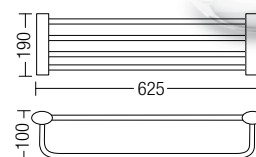

Double Towel Bar

- Brass • Chrome
- Size: 750
- 1 pc/box, 10 pcs/ctn

RM260.00

BATHROOM FITTING - 75 SERIES

SHOP NOW

AMBA-7500
 Double Glass Shelf
 • Brass • Chrome
 • 1 pc/box, 6 pcs/ctn
RM344.00

AMBA-7502
 Towel Rack
 • Brass • Chrome
 • Size: 625 • 1 pc/box, 6 pcs/ctn
RM515.00