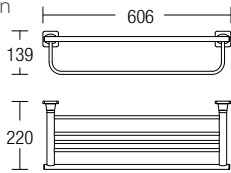

BATHROOM FITTING - 399 SERIES

SHOP NOW

AMBA-39902/600
Black 2 Tie Bathroom Rack

- Brass • Black
- Size: 600
- 1 pc/box, 6 pcs/ctn

RM527.00

AMBA-39903/600
Black Single Towel Bar

- Brass • Black • Size: 600
- 1 pc/box, 20 pcs/ctn