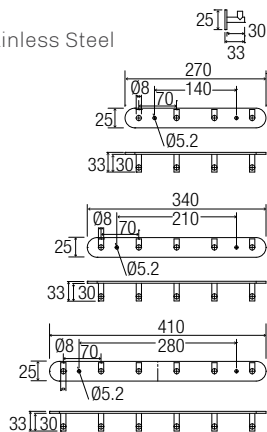

AMBA-001/4 / AMBA-001/5 / AMBA-001/6

Cloth Hook (Twin)

- Brass • Chrome
- AMBA-001/4
  Size: 298
  1 pc/box, 40 pcs/ctn
  RM109.00
- AMBA-001/5
  Size: 378
  1 pc/box, 25 pcs/ctn
  RM128.00
- AMBA-001/6
  Size: 460
  1 pc/box, 25 pcs/ctn
  RM159.00

AMBA-003/4 / AMBA-003/5 / AMBA-003/6

Cloth Hook

- Stainless Steel SUS 304 • Hairline Stainless Steel
- AMBA-003/4
  Size: 270
  1 pc/box, 50 pcs/ctn
  RM56.00
- AMBA-003/5
  Size: 340
  1 pc/box, 25 pcs/ctn
  RM71.00
- AMBA-003/6
  Size: 410
  1 pc/box, 25 pcs/ctn
  RM79.00

AMBA-004/4 / AMBA-004/5 / AMBA-004/6

Cloth Hook

- Stainless Steel SUS 304 • Hairline Stainless Steel
- AMBA-004/4
  Size: 270
  1 pc/box, 50 pcs/ctn
  RM55.00
- AMBA-004/5
  Size: 340
  1 pc/box, 25 pcs/ctn
  RM70.00
- AMBA-004/6
  Size: 410
  1 pc/box, 25 pcs/ctn
  RM83.00