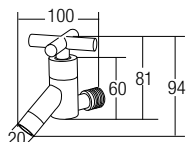

RM305.00

AMFC-2332

Wall Bib Tap

- Brass • Chrome
- 1 pc/box, 24 pcs/ctn

RM112.00

AMFC-2351

Wall Bib Tap With Hose Connect

- Brass • Chrome
- 1 pc/box, 24 pcs/ctn