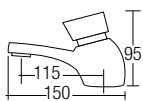

AMSC-22

Self Closing Basin Tap

1. Brass • Chrome
   - 1 pc/box, 24 pcs/ctn
2. **RM200.00**

ADD TO ENQUIRY