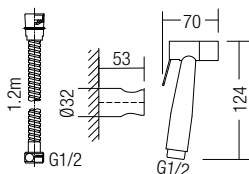

AMSB-30

ABS Spray Bidet Set

1. ABS • Chrome
   - 1 set/box, 24 sets/ctn
2. **RM55.00**

AMSB-33

Brass Spray Bidet Set

1. Brass • Chrome
   - 1 set/box, 24 sets/ctn
2. **RM55.00**

AMSB-46

ABS Spray Bidet Set

1. ABS • Chrome
   - 1 set/box, 24 sets/ctn
2. **RM67.00**

AMSB-54

Stainless Steel Spray Bidet Set

1. Stainless Steel SUS 304
   - Hairline Stainless Steel
   - 8 pc/box, 48 pcs/ctn
2. **RM90.00**

AMSB-55

Stainless Steel Spray Bidet Set

1. Stainless Steel SUS 304
   - Gun Metal
   - 8 pc/box, 50 pcs/ctn
2. **RM139.50**

AMSB-1144

Brass Angle Valve & Spray Bidet Set

1. Brass • Chrome
   - 1 set/box, 20 sets/ctn
2. **RM134.00**