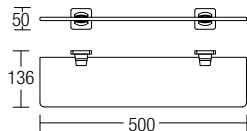

AMBA-39909
Black Hook
• Brass • Black
• 1 pc/box, 100 pcs/ctn
RM78.00