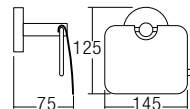

RM110.00

AMBA-2310

Towel Twin Hook

- Stainless Steel SUS304
- Hairline Stainless Steel
- 1 pc/box, 100 pcs/ctn

RM54.00

BATHROOM FITTING - 26 SERIES

SHOP NOW

AMBA-2603/600 / AMBA-2603/800