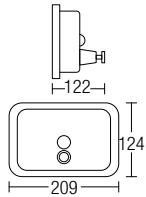

AMBA-1000
Liquid Soap Dispenser

- Stainless Steel SUS304
- Hairline Stainless Steel
- 1 pc/box, 12 pcs/ctn

RM283.00