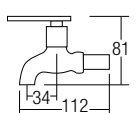

AMFC-3404
Basin Pillar Tap
• Brass • Chrome
• 1 pc/box, 24 pcs/ctn
RM122.00