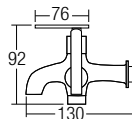

RM166.00

AMFC-3653

Wall Two Way Tap

- Brass • Chrome
- 1 pc/box, 24 pcs/ctn

RM156.00

AMFC-3654

Basin Pillar Tap

- Brass • Chrome
- 1 pc/box, 24 pcs/ctn