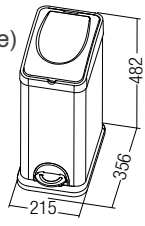

AMDB-6430
Dustbin (Square)
• Stainless Steel • Satin Nickel
• 1 pc/box, 1 pc/ctn
RM346.00