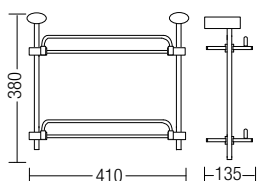

Double Towel Bar

- Brass • Chrome
- Size: 750
- 1 pc/box, 10 pcs/ctn

RM260.00

BATHROOM FITTING - 75 SERIES

SHOP NOW

AMBA-7500
 Double Glass Shelf
 • Brass • Chrome
 • 1 pc/box, 6 pcs/ctn
RM344.00

AMBA-7502
 Towel Rack
 • Brass • Chrome
 • Size: 625 • 1 pc/box, 6 pcs/ctn
RM515.00