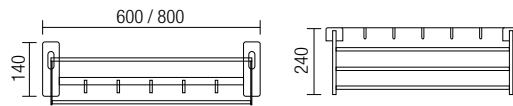

AMBA-301
Corner Glass Shelf

- Brass
- Chrome
- 1 pc/box, 10 pcs/ctn

RM131.00