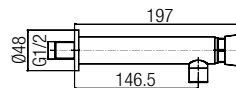

AMSC-66

Wall Mounted Self Closing Tap

1. Brass • Chrome
   - 1 pc/box, 24 pcs/ctn
2. **RM397.00**

ADD TO ENQUIRY