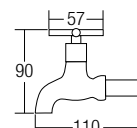

RM84.00

AMFC-2352

Wall Bib Tap

- Brass • Chrome
- 1 pc/box, 24 pcs/ctn

RM82.00

AMFC-2353

Wall Two Way Tap

- Brass • Chrome
- 1 pc/box, 24 pcs/ctn