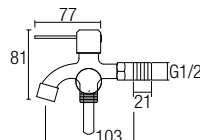

RM74.80

AMFC-9253

Wall Two Way Tap

- Stainless Steel SUS 304
- Gun Metal
- 4 pc/box, 48 pcs/ctn

RM133.30

AMAV-9256

Angle Valve

- Stainless Steel SUS 304
- Gun Metal
- 6 pc/box, 72 pcs/ctn