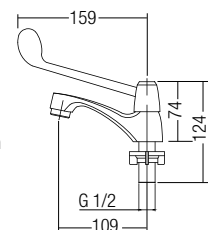

- Brass • Chrome
- 1 pc/box, 24 pcs/ctn

RM89.00

AMFC-5754

Elbow Line Basin Pillar Tap

- Brass • Chrome
- 1 pc/box, 24 pcs/ctn

RM122.00

AMFC-2012

Wall Mounted Basin Tap