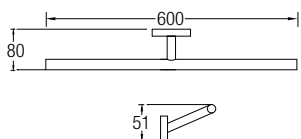

BATHROOM FITTING - 858 SERIES

SHOP NOW

AMBA-85803A

Single Towel Bar

- Brass • Chrome
- 1 pc/box, 20 pcs/ctn

RM118.00

AMBA-85804

Double Towel Bar