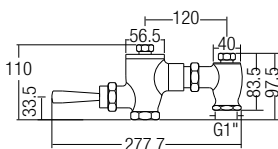

AMFV-200
Concealed WC Flush Valve
• Brass • Chrome • 1 pc/box, 12 pcs/ctn
RM810.00