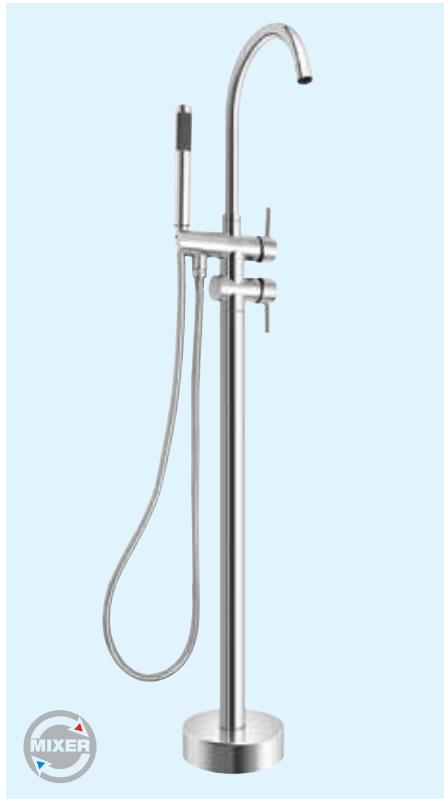

- Brass • Chrome
- 1 set/box, 3 sets/ctn

RM1054.00

Applicable for water heater

AMSP-5290

Bath Shower Set For Water Heater

- Bath shower post
- ABS chrome - rain shower 8"
- ABS chrome - hand shower
- 150cm heavy duty double interlock stainless steel flexi-hose (hand shower)
- 52cm heavy duty double interlock stainless steel flexi-hose (water heater)

- Brass • Satin Nickel
- 1 set/box, 3 sets/ctn

RM1129.00

* Prices are subject to 0% GST * All the measurement by millimeter (mm)

FLOOR STANDING SHOWER SET SERIES

SHOP NOW

AMMX-R09
Brass Floor Standing Shower Rail Set - Mixer

- Brass • Chrome
- 1 pc/box, 3 pcs/ctn

RM3706.00

AMMX-R10
Brass Floor Standing Shower Rail Set - Mixer

- Brass • Chrome
- 1 pc/box, 3 pcs/ctn

RM2601.00

AMMX-R11
Brass Floor Standing Shower Rail Set - Mixer