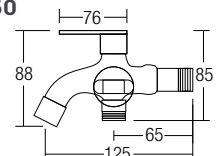

* All the measurement by millimeter (mm)
* Prices are subject to 0% GST