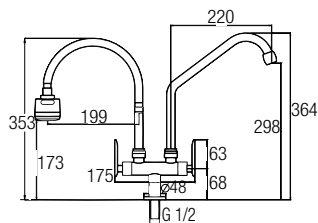

* All the measurement by millimeter (mm)
* Prices are subject to 0% GST