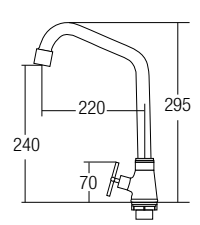

AMFC-2358C
 Kitchen Pillar Sink Tap
 • Brass • Chrome
 • 1 pc/box, 24 pcs/ctn
RM153.00

* Prices are subject to 0% GST * All the measurement by millimeter (mm)

AMFC-2393

Tall Basin Pillar Tap

- Brass • Chrome
- 1 pc/box, 24 pcs/ctn