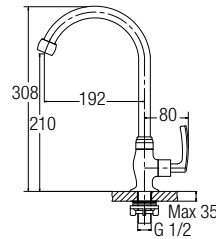

AMFC-1959A
Double Spout Kitchen Wall Sink Tap
• Brass • Satin Nickel
• 1 pc/box, 12 pcs/ctn
RM326.00