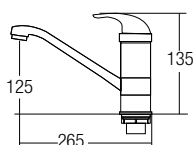

AMFC-10231
Flexible Hose Kitchen Pillar Sink Tap
• Brass • Satin Nickel
• 1 pc/box, 6 pcs/ctn
RM840.00