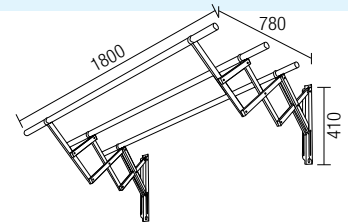

RM558.00

AMCH-1636
Sliding Clothes Hanger

- Stainless Steel • SP • 4 tube
- 1 set/box, 10 sets/ctn

RM324.00

AMCH-1631
Sliding Clothes Hanger

- Stainless Steel • SP • 3 tube
- 10 sets/ctn

RM220.00

FOLDABLE CLOTHES HANGER SERIES