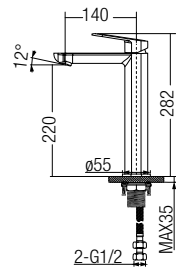

AMMX-26246
Tall Basin Pillar Tap - Mixer
• Brass • Chrome
• 1 pc/box, 12 pcs/ctn
RM769.00