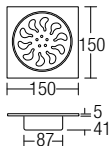

AMFG-604
Tiled Insert Floor Grating
• Stainless Steel SUS304
• Hairline Stainless Steel
• Thickness: 1.0
• 1 pc/box,
60 pcs/ctn
RM89.00