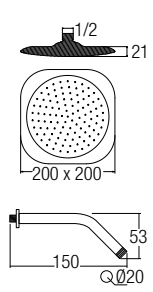

- ABS • Chrome
- 1 pc/box, 36 pcs/ctn

RM106.00

AMSH-6408
ABS Square Rain Shower With Arm

- ABS • Chrome
- 1 pc/box, 36 pcs/ctn

RM121.00

* All the measurement by millimeter (mm)
* Prices are subject to 0% GST