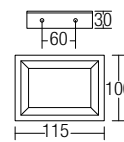

AMBA-130
Wall Mounted Paper Holder
• Stainless Steel SUS304
• Hairline Stainless Steel
• 1 pc/box, 24 pcs/ctn
RM68.00