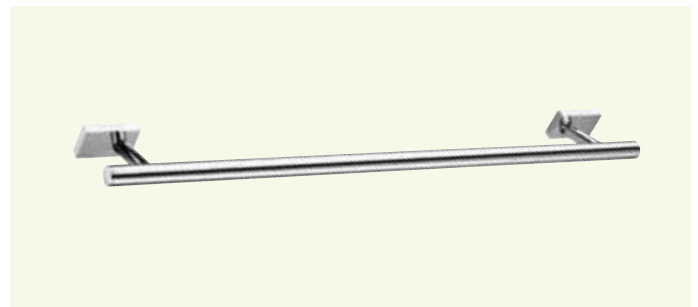

AMBA-85803

Single Towel Bar

- Brass • Chrome • 1 pc/box, 25 pcs/ctn

RM160.00