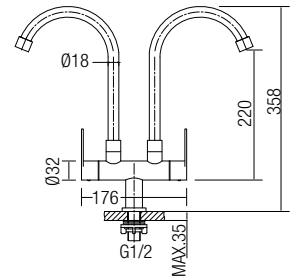

AMFC-8851
Wall Bib Tap

- Stainless Steel SUS 304
- Hairline Stainless Steel
- 6 pc/box, 72 pcs/ctn

RM51.00