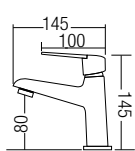

AMFC-6248

Single Lever Basin Cold Tap

- Brass • Chrome
- 1 pc/box, 24 pcs/ctn

RM230.00