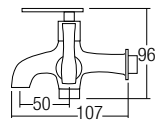

AMAV-3405
Angle Valve
• Brass • Chrome
• 1/2"
1 pc/box, 50 pcs/ctn
RM63.00