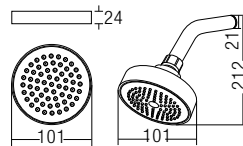

AMSH-603
ABS Rain Shower
With Arm
(1 Function)
• ABS • Chrome
• 1 pc/box, 36 pcs/ctn
RM77.00