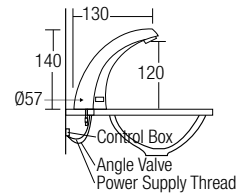

AMST-1200
Sensor Tall Basin Pillar
Tap, AC supply

- Brass • Chrome
- 1 pc/box, 8 pcs/ctn

RM1443.00