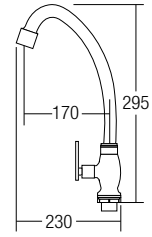

AMFC-3403
Wall Bib Tap
• Brass • Chrome
• 1 pc/box, 24 pcs/ctn
RM78.00