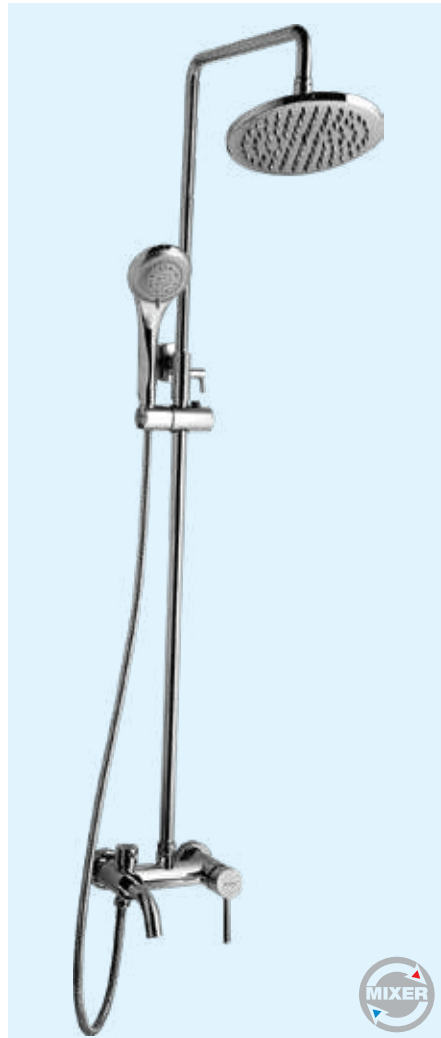

AMMX-5230

3 Way Expose Shower Set

Bath shower post set come with bath shower mixer
Brass chrome - rain shower 8"
ABS chrome - hand shower
• Brass • Chrome
• 1 set/box, 3 sets/ctn

RM1542.00