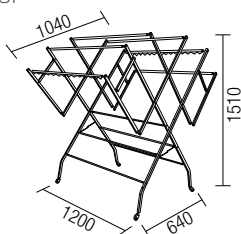

AMCH-1696
Foldable Clothes Hanger

- Stainless Steel • SP
- 1 set/box, 4 sets/ctn

RM626.00