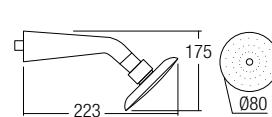

SHOWER HEAD SERIES

[SHOP NOW](#)

SHOWER RAIL SERIES

[SHOP NOW](#)

* Prices are subject to 0% GST * All the measurement by millimeter (mm)