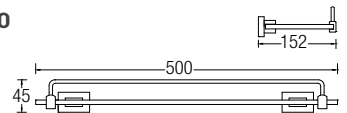

- Brass • Chrome
- 1 pc/box, 100 pcs/ctn

RM95.00

AMBA-83812

Glass Shelf

- Brass • Chrome
- 1 pc/box, 10 pcs/ctn

RM153.00

BATHROOM FITTING - 858 SERIES

SHOP NOW