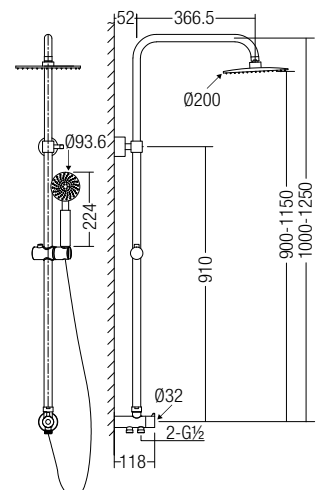

* Prices are subject to 0% GST * All the measurement by millimeter (mm)