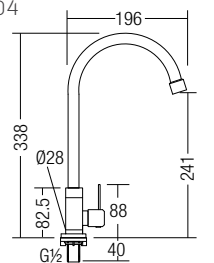

AMFC-9258C
Kitchen Pillar Sink Tap

- Stainless Steel SUS 304
- Gun Metal
- 3 pc/box, 30 pcs/ctn

RM125.80

* All the measurement by millimeter (mm)

* Prices are subject to 0% GST