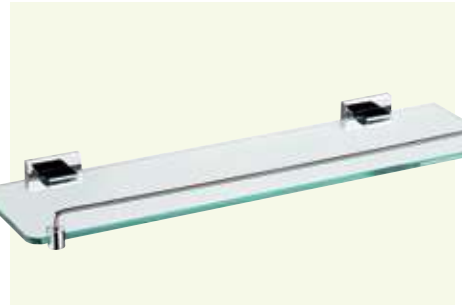

AMBA-83812

Glass Shelf

- Brass • Chrome
- 1 pc/box, 10 pcs/ctn

RM153.00