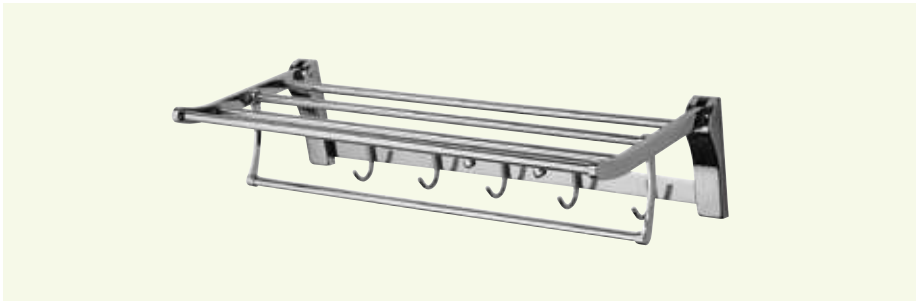

- Brass • Chrome
- 1 pc/box, 20 pcs/ctn

RM100.00

* Prices are subject to 0% GST * All the measurement by millimeter (mm)

BATHROOM FITTING SERIES

SHOP NOW

AMBA-3301
Towel Rack With Hock

- Stainless Steel SUS304
- Hairline Stainless Steel
- 1 pc/box, 6 pcs/ctn

RM328.00

AMBA-3101 / AMBA-3102
SUS304 Foldable Towel Bar with Movable Hooks

- Stainless Steel SUS304
- Satin Nickel
- 10 pcs/ctn
- Size: 600 **RM169.00**
- Size: 800 **RM201.00**

AMBA-3103 / AMBA-3104
SUS304 Foldable Towel Rack