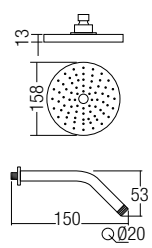

AMSH-6308
ABS Rain Shower With Arm

- ABS • Chrome
- 1 pc/box, 36 pcs/ctn

RM106.00