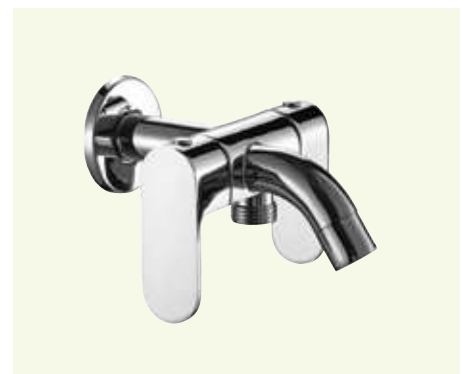

AMFC-5007
Wall Two Way Tap
• Brass • Chrome
• 1 pc/box, 24 pcs/ctn
RM181.00

* Prices are subject to 0% GST * All the measurement by millimeter (mm)