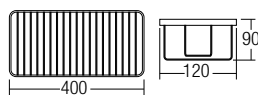

STAINLESS STEEL SUS 304

AMBA-21004

Basket

- Stainless Steel SUS304
- Hairline Stainless Steel
- 1 pc/box, 10 pcs/ctn

RM244.00