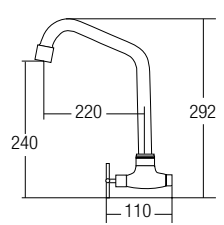

AMFC-2358C
 Kitchen Pillar Sink Tap
 • Brass • Chrome
 • 1 pc/box, 24 pcs/ctn
RM153.00

* Prices are subject to 0% GST * All the measurement by millimeter (mm)

AMFC-2393

Tall Basin Pillar Tap

- Brass • Chrome
- 1 pc/box, 24 pcs/ctn