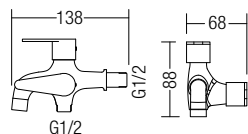

RM116.00

AMAV-8856
Angle Valve

- Stainless Steel SUS 304
- Hairline Stainless Steel
- 6 pc/box, 72 pcs/ctn

RM37.00

AMFC-8843
Wall Two Way Tap With Holder

- Stainless Steel SUS 304
- Hairline Stainless Steel
- 2 pc/box, 20 boxes/ctn (40 pcs)