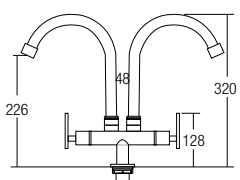

AMFC-3660F
Kitchen Pillar Sink With Filter Tap
• Brass • Chrome
• 1 pc/box, 12 pcs/ctn
RM352.00