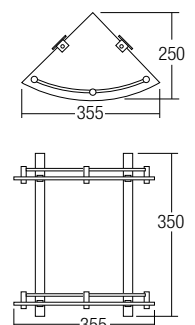

* Prices are subject to 0% GST * All the measurement by millimeter (mm)