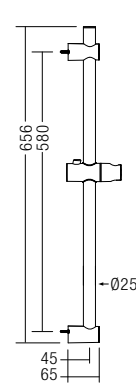

* Prices are subject to 0% GST * All the measurement by millimeter (mm)