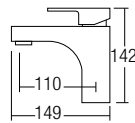

AMMX-9246
Tall Basin Pillar Tap
- Mixer
• Brass • Chrome
• 1 pc/box, 12 pcs/ctn
RM1023.00