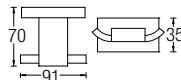

BATHROOM FITTING - 838 SERIES

SHOP NOW

AMBA-83805

Soap Dish Holder With Glass

- Brass • Chrome
- 1 pc/box, 20 pcs/ctn

RM132.00

AMBA-83806

Tumbler Holder

- Brass • Chrome
- 1 pc/box, 20 pcs/ctn

RM132.00

AMBA-83807

Paper Holder

- Brass • Chrome
- 1 pc/box, 20 pcs/ctn

RM134.00

AMBA-83808

Towel Ring

- Brass • Chrome
- 1 pc/box, 20 pcs/ctn

RM149.00

AMBA-83810

Towel Twin Hook

- Brass • Chrome
- 1 pc/box, 100 pcs/ctn

RM95.00

AMBA-83812

Glass Shelf

- Brass • Chrome
- 1 pc/box, 10 pcs/ctn

RM153.00

BATHROOM FITTING - 858 SERIES

SHOP NOW

AMBA-85802

Towel Rack

- Brass • Chrome • 1 pc/box, 6 pcs/ctn

RM480.00

AMBA-85803

Single Towel Bar

- Brass • Chrome • 1 pc/box, 25 pcs/ctn

RM160.00