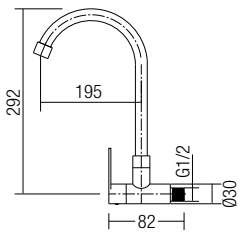

AMFC-8858C
Kitchen Pillar Sink Tap

- Stainless Steel SUS 304
- Hairline Stainless Steel
- 3 pc/box, 30 pcs/ctn

RM86.00