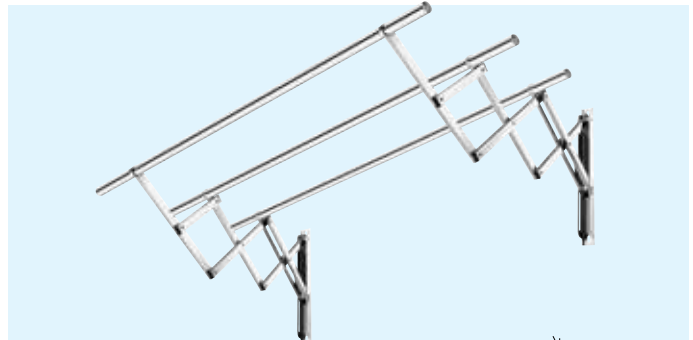

AMCH-1631
Sliding Clothes Hanger

- Stainless Steel • SP • 3 tube
- 10 sets/ctn

RM220.00