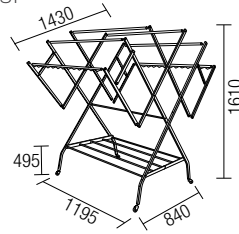

[SHOP NOW](#)

AMCH-1684
Foldable Clothes Hanger

- Stainless Steel • SP
- 1 set/box, 4 sets/ctn

RM419.00

AMCH-1696
Foldable Clothes Hanger

- Stainless Steel • SP
- 1 set/box, 4 sets/ctn

RM626.00

AMCH-1674
Foldable Clothes Hanger