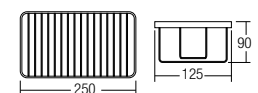

* Prices are subject to 0% GST * All the measurement by millimeter (mm)