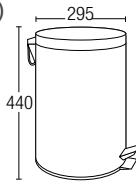

* Prices are subject to 0% GST * All the measurement by millimeter (mm)

DUSTBIN SERIES

SHOP NOW

AMDB-6412
Dustbin (Round)
• Stainless Steel
• Satin Nickel
• 1 pc/box,
2 pcs/ctn
RM153.00

AMDB-6420
Dustbin (Round)
• Stainless Steel
• Satin Nickel
• 1 pc/box,
2 pcs/ctn
RM199.00