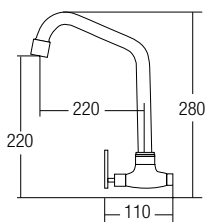

AMFC-3640A
Kitchen Wall Flexible Hose & L Spout Sink Tap
• Brass • Chrome
• 1 pc/box, 12 pcs/ctn
RM317.00

AMFC-3641A
Kitchen Pillar Flexible Hose & L Spout Sink Tap
• Brass • Chrome
• 1 pc/box, 12 pcs/ctn
RM333.00

AMFC-3657H
Flexible Hose Kitchen Wall Sink Tap
• Brass • Chrome
• 1 pc/box, 24 pcs/ctn
RM166.00

AMFC-3658H
Flexible Hose Kitchen Pillar Sink Tap
• Brass • Chrome
• 1 pc/box, 24 pcs/ctn
RM178.00