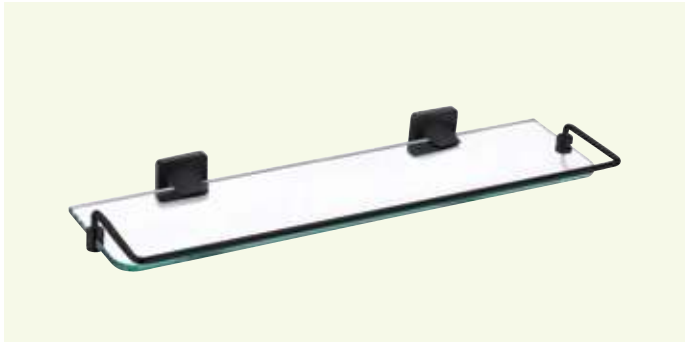

BATHROOM FITTING - 399 SERIES

SHOP NOW

AMBA-39912
Black Glass Shelf
• Brass • Black
• 1 pc/box, 10 pcs/ctn
RM179.00