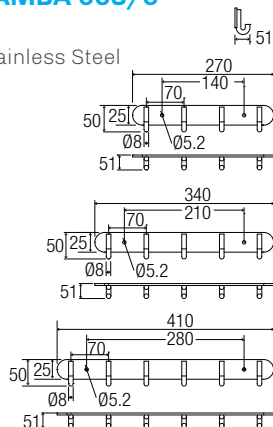

AMBA-004/4 / AMBA-004/5 / AMBA-004/6

Cloth Hook

- Stainless Steel SUS 304 • Hairline Stainless Steel
- AMBA-004/4
  Size: 270
  1 pc/box, 50 pcs/ctn
  RM55.00
- AMBA-004/5
  Size: 340
  1 pc/box, 25 pcs/ctn
  RM70.00
- AMBA-004/6
  Size: 410
  1 pc/box, 25 pcs/ctn
  RM83.00