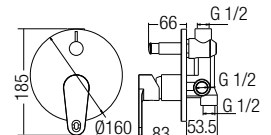

AMMX-24216
Concealed 2 Way Bath Shower - Mixer
• Brass • Chrome
• 1 pc/box, 12 pcs/ctn
RM596.00

* All the measurement by millimeter (mm)

* Prices are subject to 0% GST

MIXER - 26 SERIES

AMMX-26243
Basin Pillar Tap - Mixer
• Brass • Chrome
• 1 pc/box, 12 pcs/ctn
RM501.00