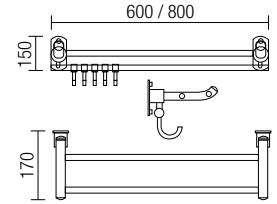

AMBA-3103 / AMBA-3104
SUS304 Foldable Towel Rack

- Stainless Steel SUS304
- Satin Nickel
- 10 pcs/ctn
- Size: 600mm **RM211**
- Size: 800mm **RM281**