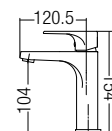

* All the measurement by millimeter (mm)

* Prices are subject to 0% GST * All the measurement by millimeter (mm)

COLD TAP - 65 SERIES

AMFC-6550
Basin Pillar Cold Tap
 • Brass • Satin Nikel
 • 1 pc/box, 24 pcs/ctn
RM267.00