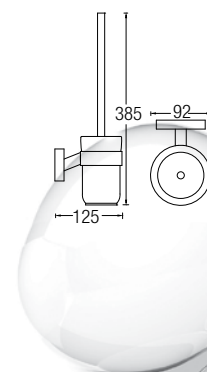

- Brass • Chrome
- 1 pc/box, 20 pcs/ctn

RM100.00

* Prices are subject to 0% GST * All the measurement by millimeter (mm)

BATHROOM FITTING SERIES

SHOP NOW

AMBA-3301
Towel Rack With Hock

- Stainless Steel SUS304
- Hairline Stainless Steel
- 1 pc/box, 6 pcs/ctn