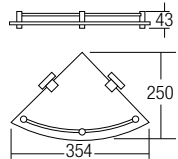

RM149.00

AMBA-2612A

Corner Glass Shelf

- Stainless Steel SUS304
- Hairline Stainless Steel
- Size: 354
- 1 pc/box, 10 pcs/ctn

RM153.00

AMBA-2605A

Soap Holder

- Stainless Steel SUS304
- Hairline Stainless Steel
- 1 pc/box, 20 pcs/ctn